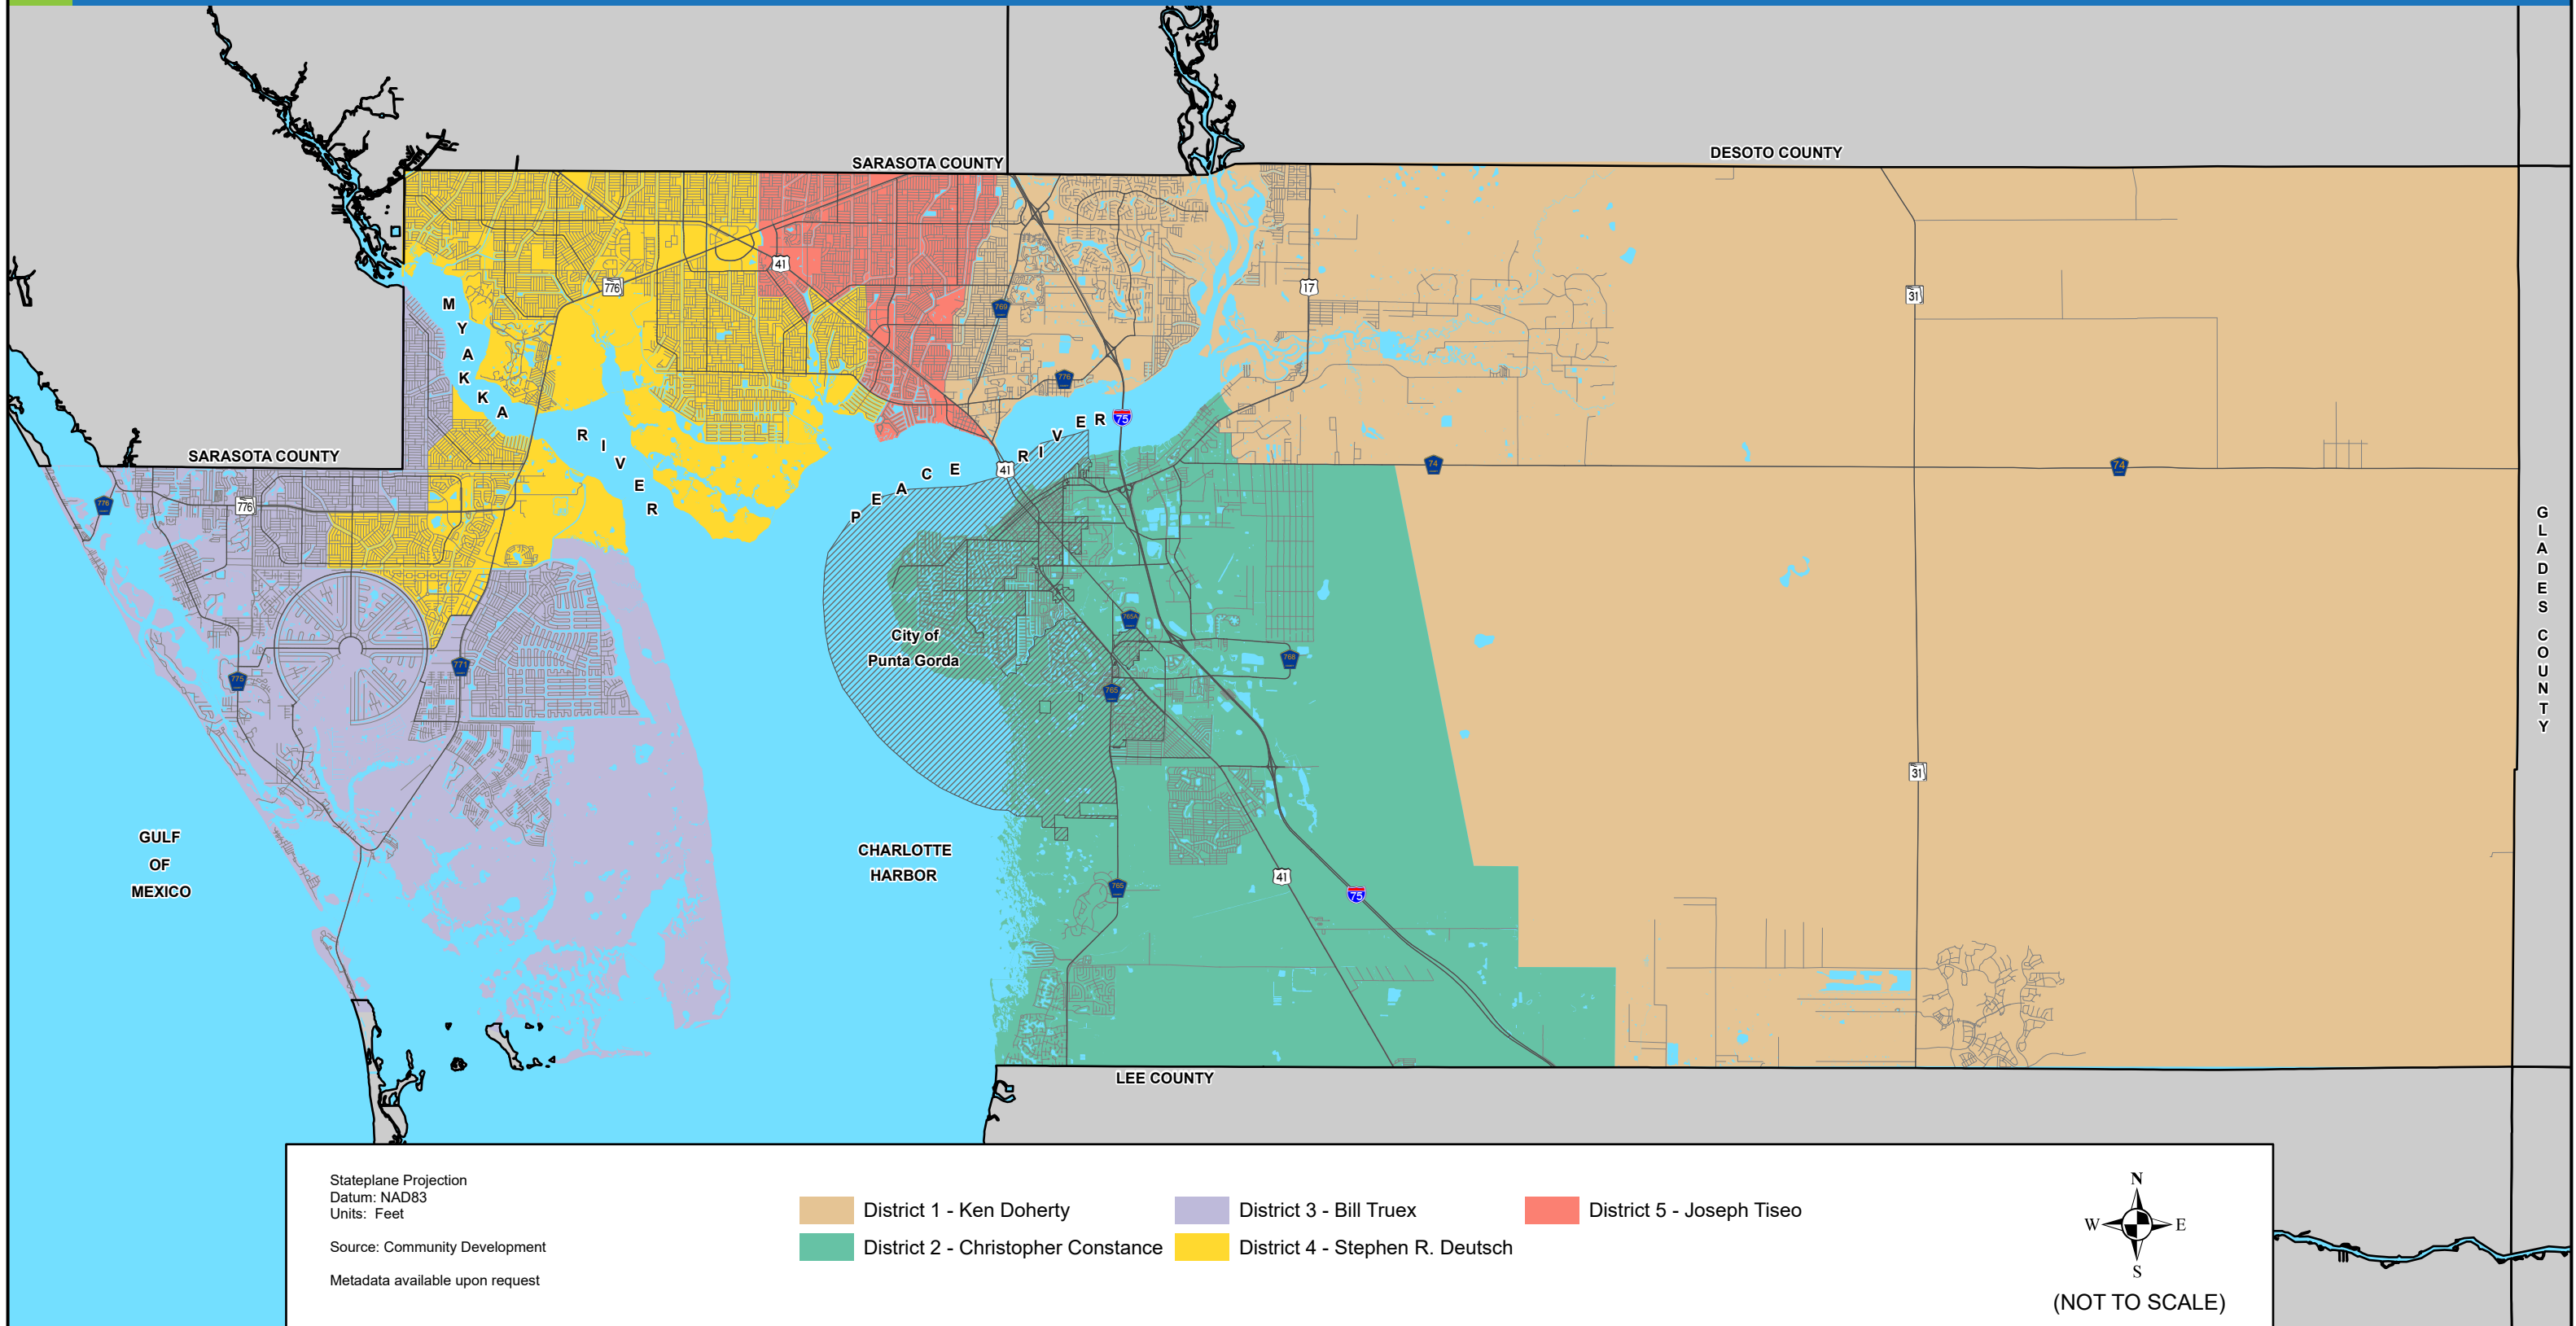

# CHARLOTTE COUNTY

## Commission Districts

<p>Stateplane Projection Datum: NAD83 Units: Feet</p> <p>Source: Community Development</p> <p>Metadata available upon request</p>	 District 1 - Ken Doherty	 District 3 - Bill Truex	 District 5 - Joseph Tiseo
	 District 2 - Christopher Constance	 District 4 - Stephen R. Deutsch	

(NOT TO SCALE)

This map is a representation of compiled public information. It is believed to be an accurate and true depiction for the stated purpose, but Charlotte County and its employees make no guaranties, implied or otherwise, to the accuracy, or completeness. We therefore do not accept any responsibilities as to its use. This is not a survey or is it to be used for design. Reflected Dimensions are for informational purposes only and may have been rounded to the nearest tenth. For precise dimensions, please refer to recorded plats and related documents.