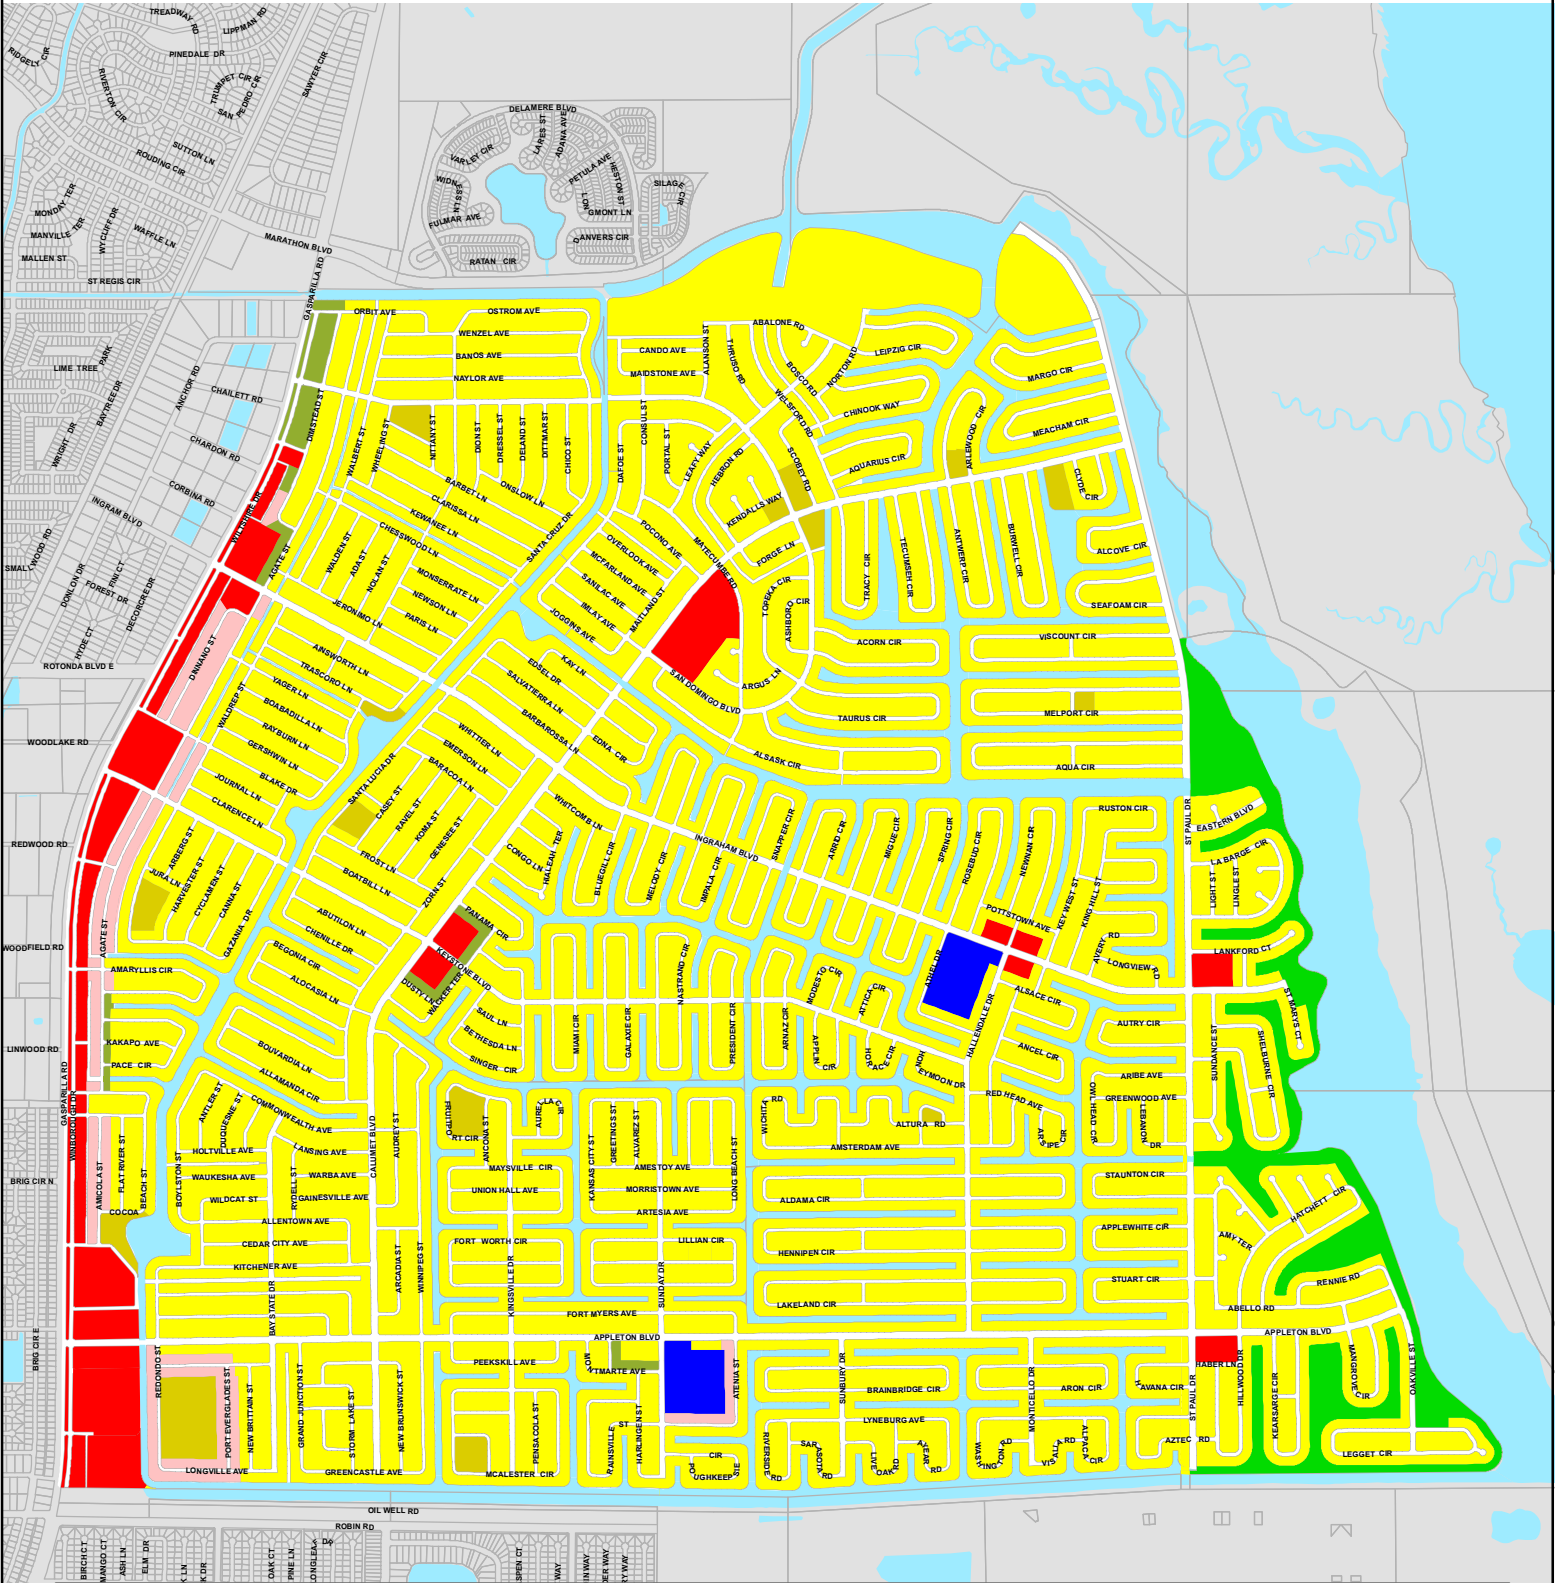

CHARLOTTE COUNTY

South Gulf Cove Community Planning Future Land Use Map

Stateplane Projection
 Datum: NAD83
 Units: Feet
 Source: Community Development
 Metadata available upon request

Legend					
	Commercial		Low Density Residential		Parks & Recreation
	High Density Residential		Medium Density Residential		Preservation
			Public Lands & Facilities		