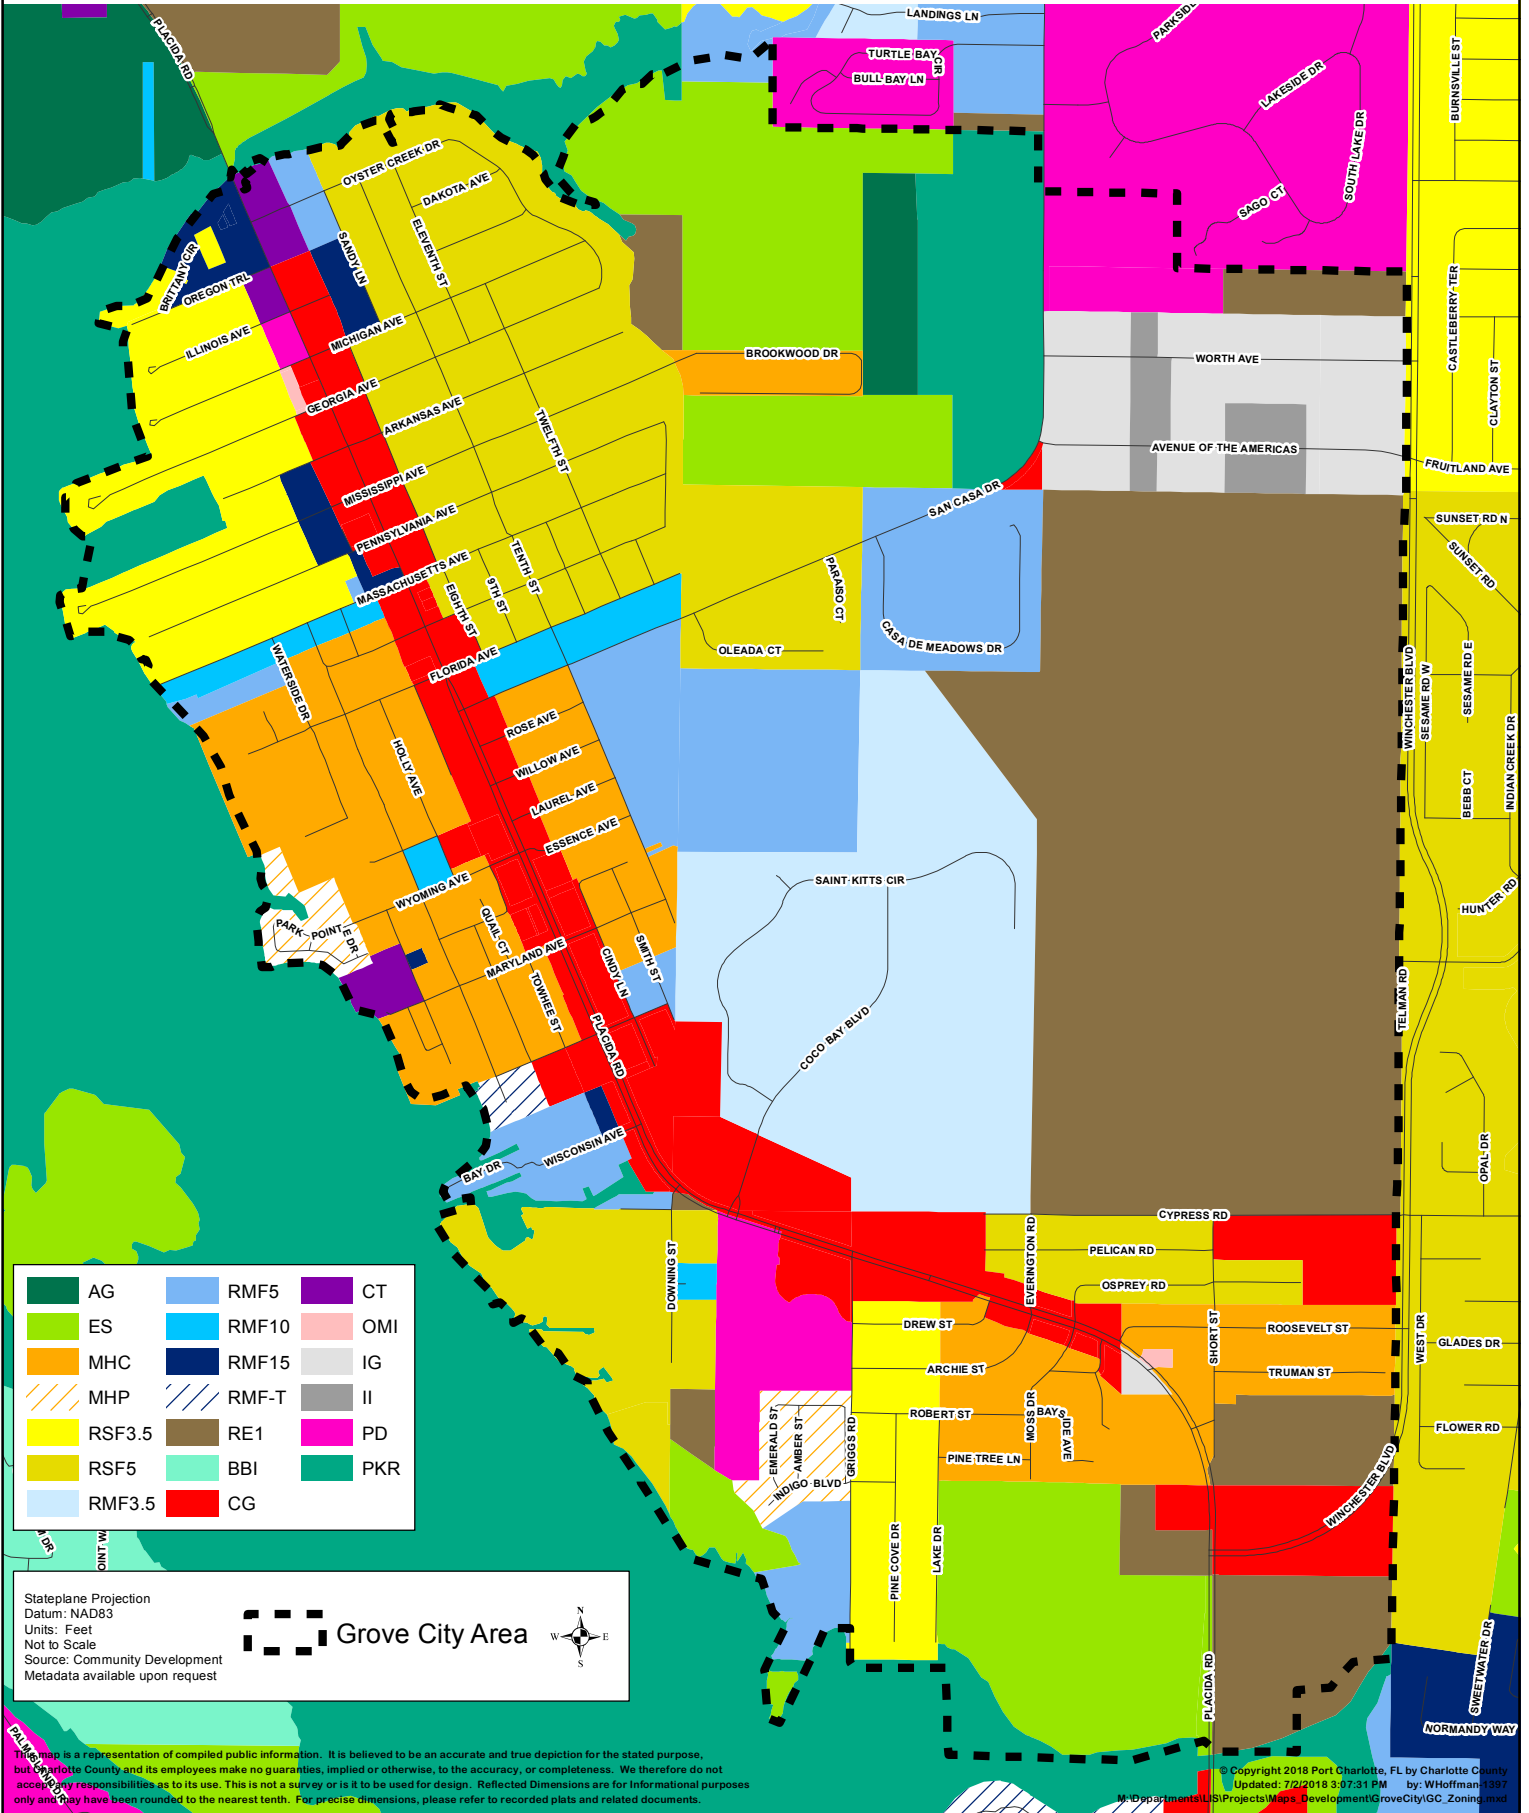

CHARLOTTE COUNTY

Grove City Area - Zoning

Stateplane Projection
Datum: NAD83
Units: Feet
Not to Scale
Source: Community Development
Metadata available upon request

Grove City Area