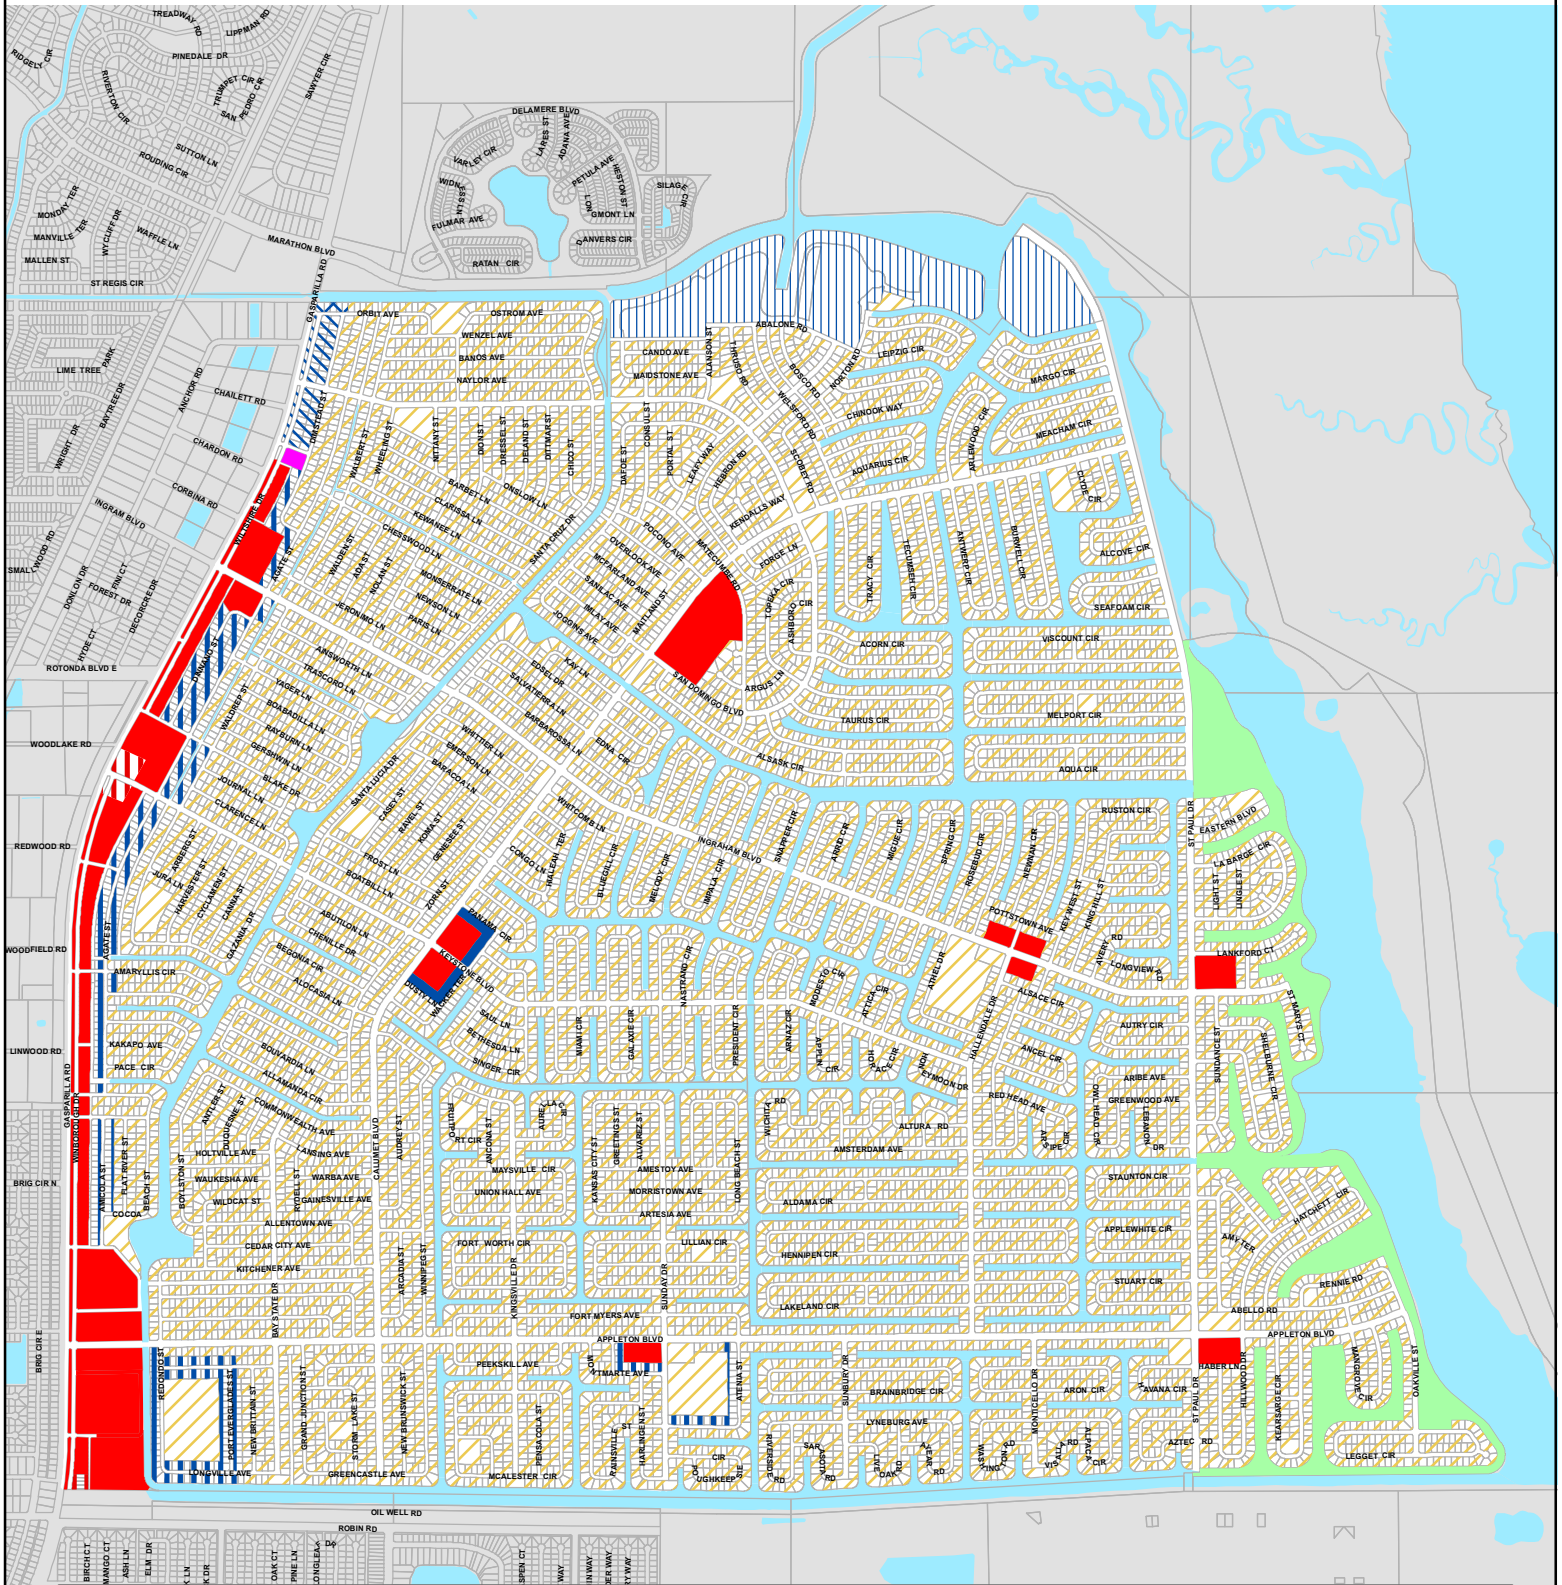

CHARLOTTE COUNTY

South Gulf Cove Community Planning Zoning Map

Stateplane Projection
 Datum: NAD83
 Units: Feet
 Source: Community Development
 Metadata available upon request

Legend

ES	RMF3.5	RMF10	RMF12	CI
RSF3.5	RMF5	RMF15	OMI	CG

(Not To Scale)