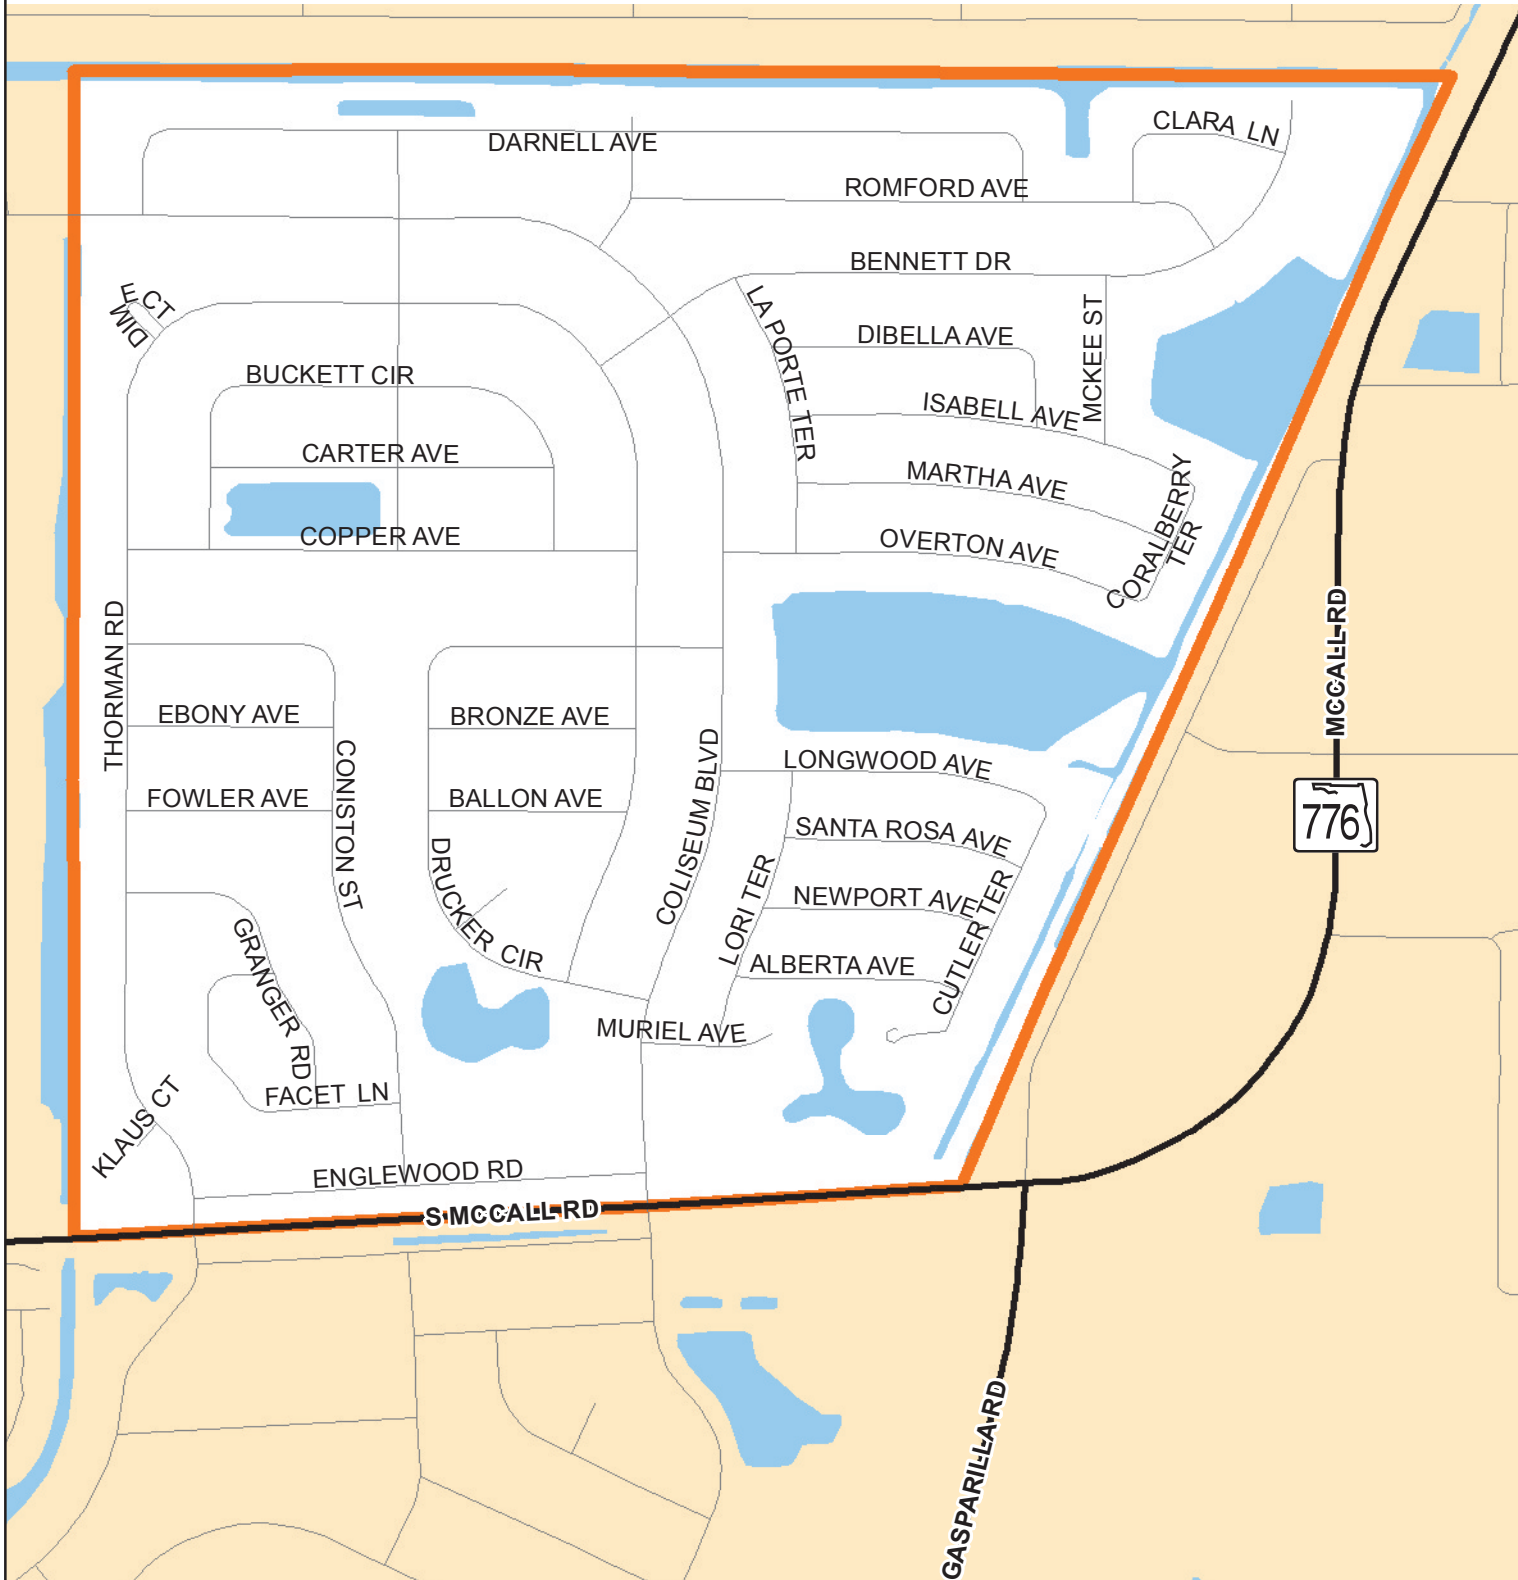

Public Works
Department

Gardens of Gulf Cove S&D MSBU

Stateplane Projection
Datum: NAD83
Units: Feet
Source: Public Works
Metadata available upon request