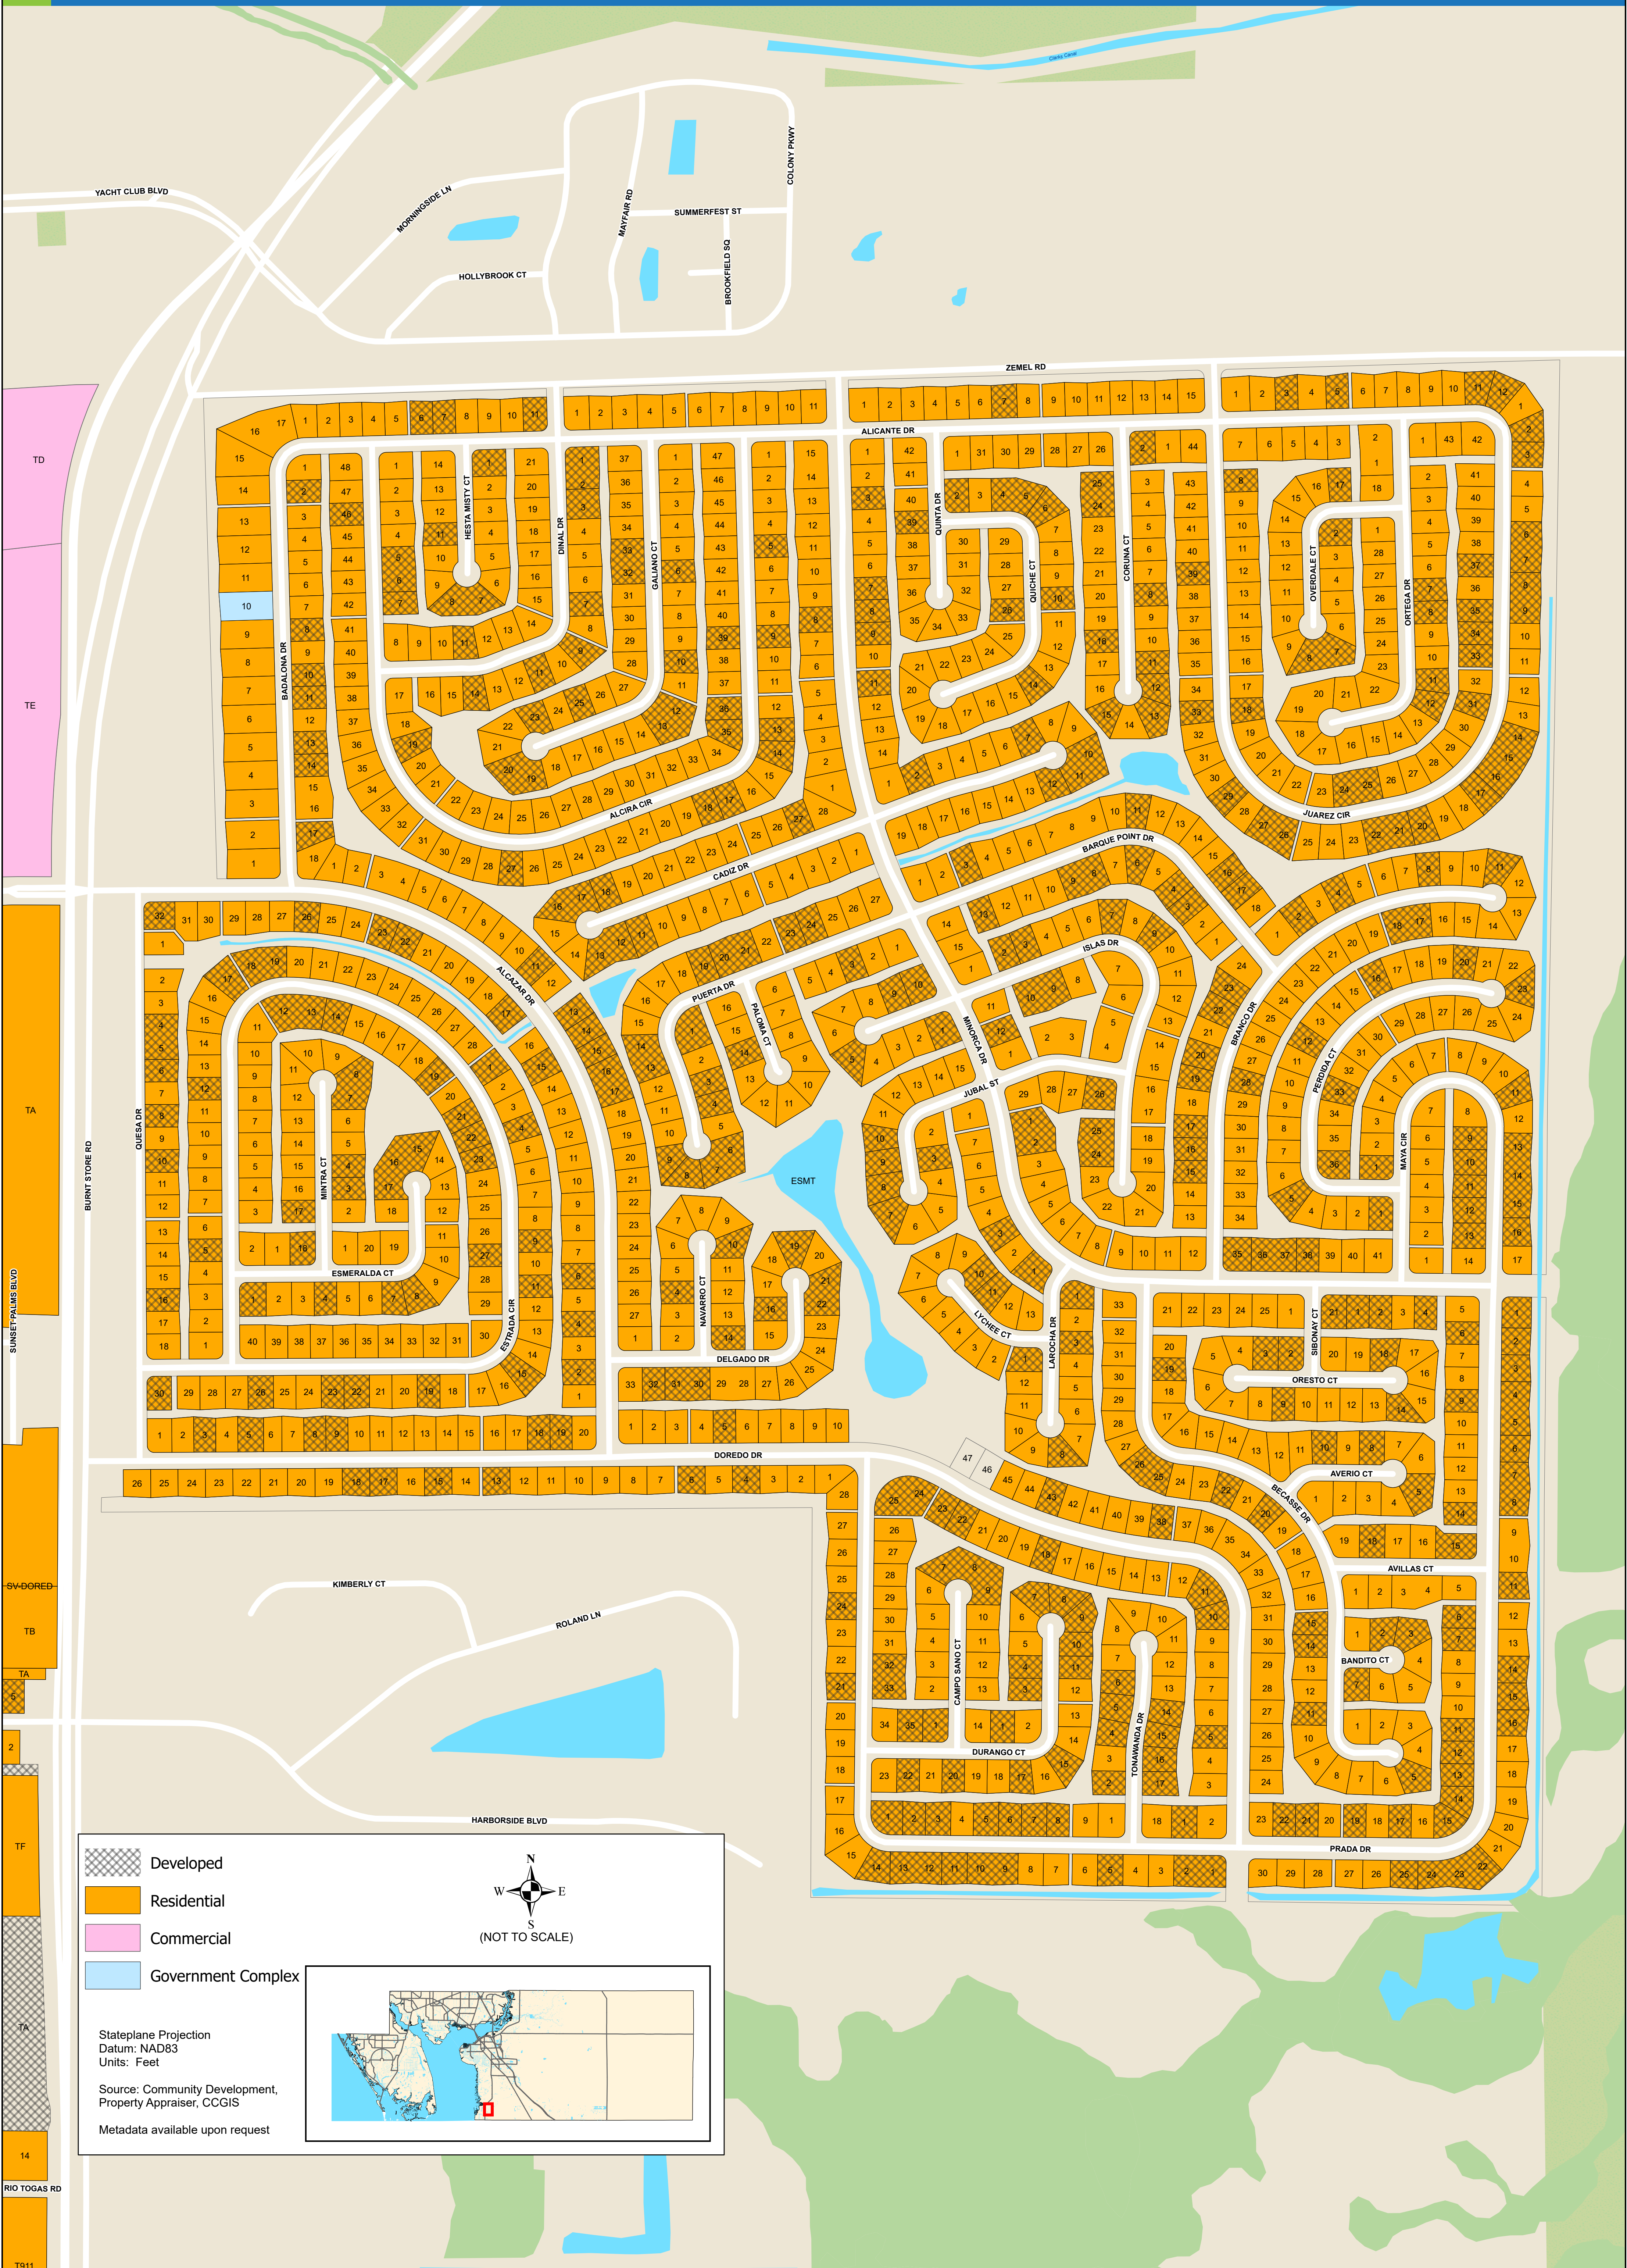

CHARLOTTE COUNTY

Subdivision of Burnt Store Village

-  Developed
-  Residential
-  Commercial
-  Government Complex

Stateplane Projection
Datum: NAD83
Units: Feet

Source: Community Development,
Property Appraiser, CCGIS

Metadata available upon request