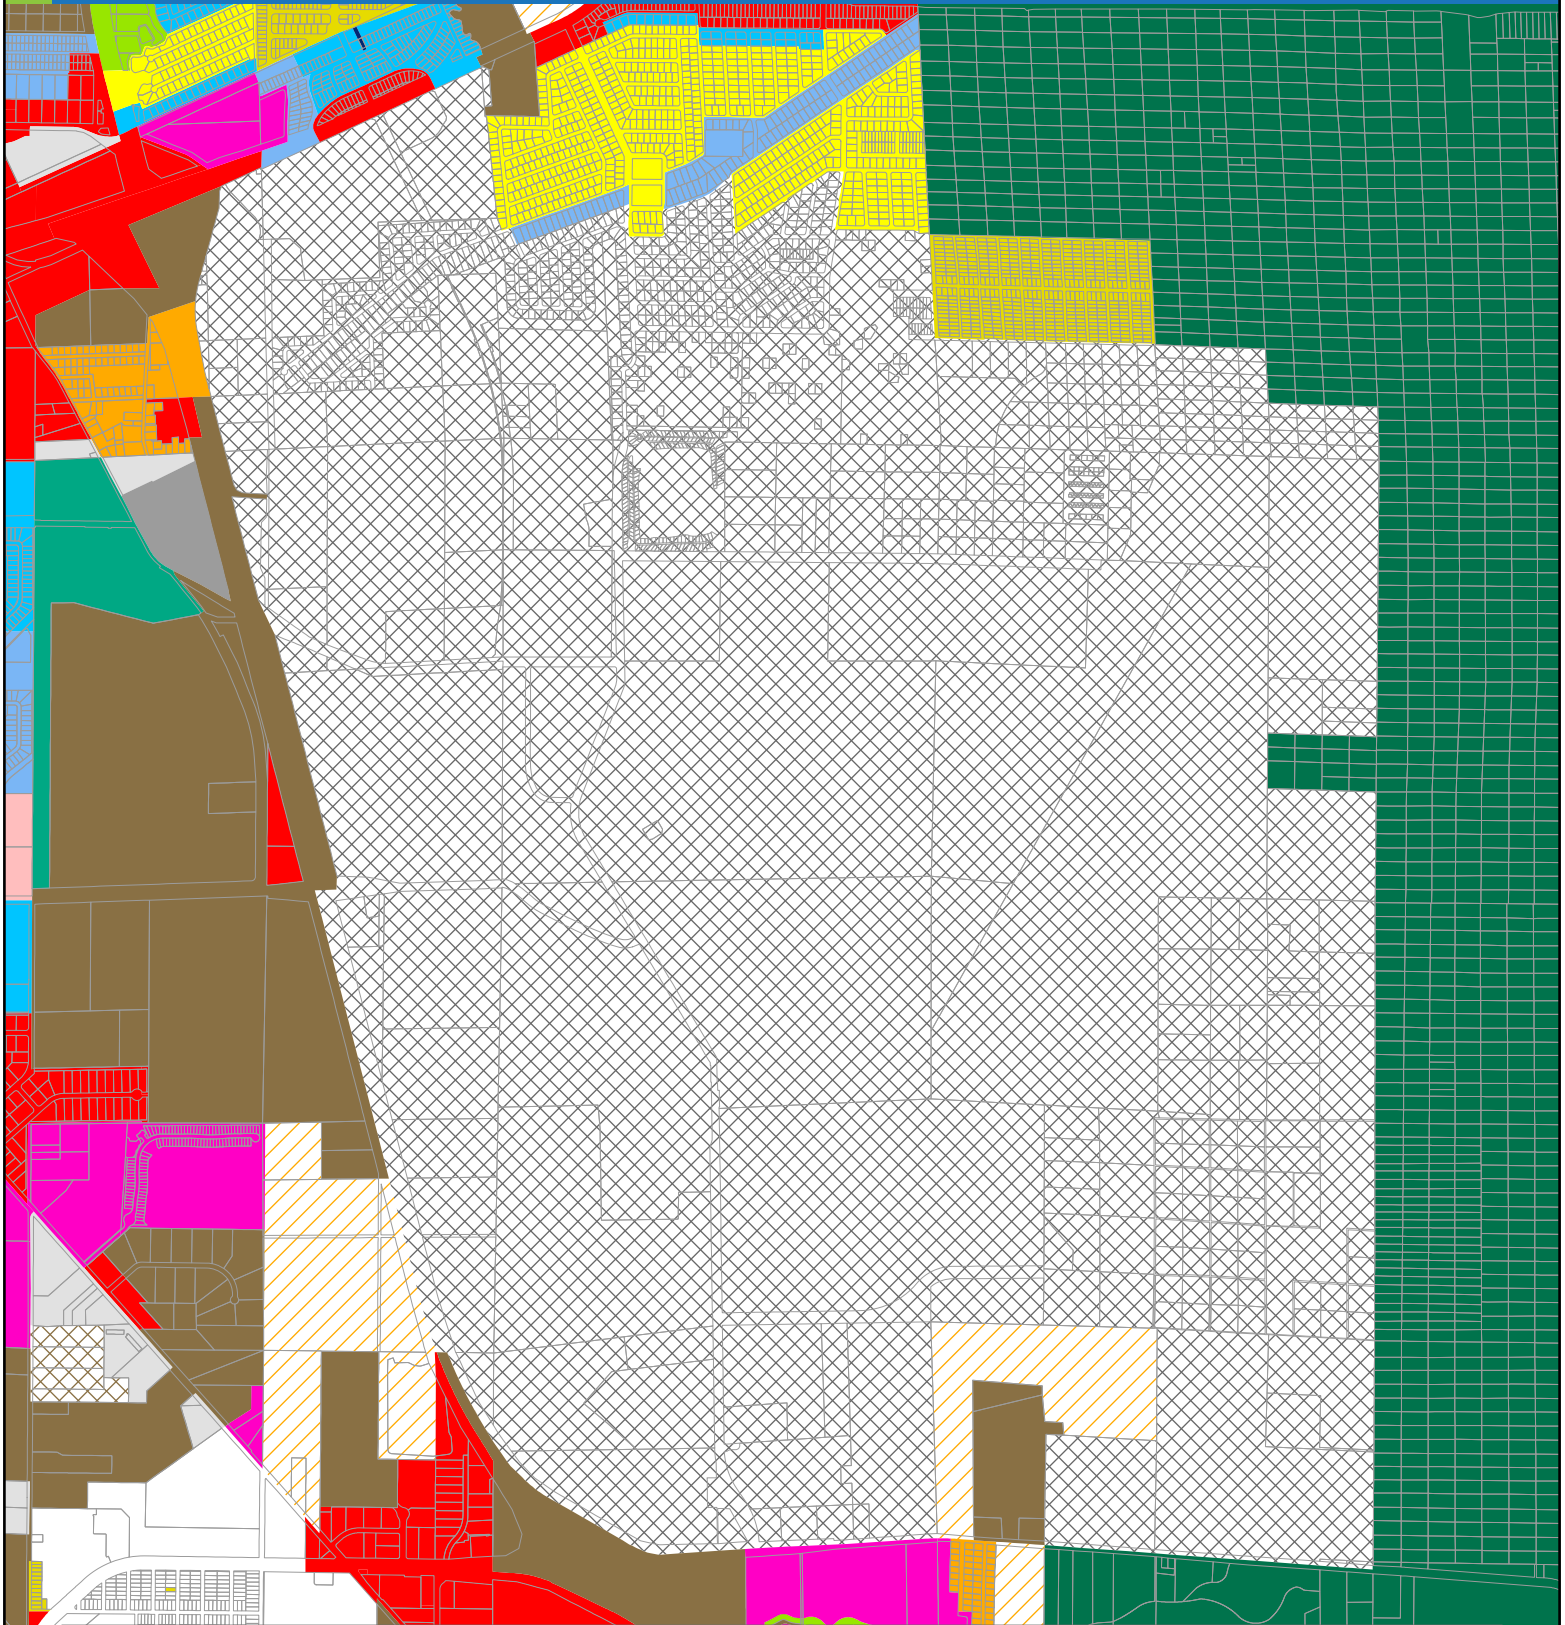

CHARLOTTE COUNTY

Zoning Districts Surrounding the Airport

CHARLOTTE COUNTY
Community Development

Stateplane Projection
Datum: NAD83
Units: Feet

Source: Community Development
Metadata available upon request

AG	MHP	RMF5	RMF15	CG	ECAP	PD
ES	RSF3.5	RMF10	RE1	CT	IG	PKR
MHC	RSF5	RMF12	RE5	OMI	II	

(Not To Scale)