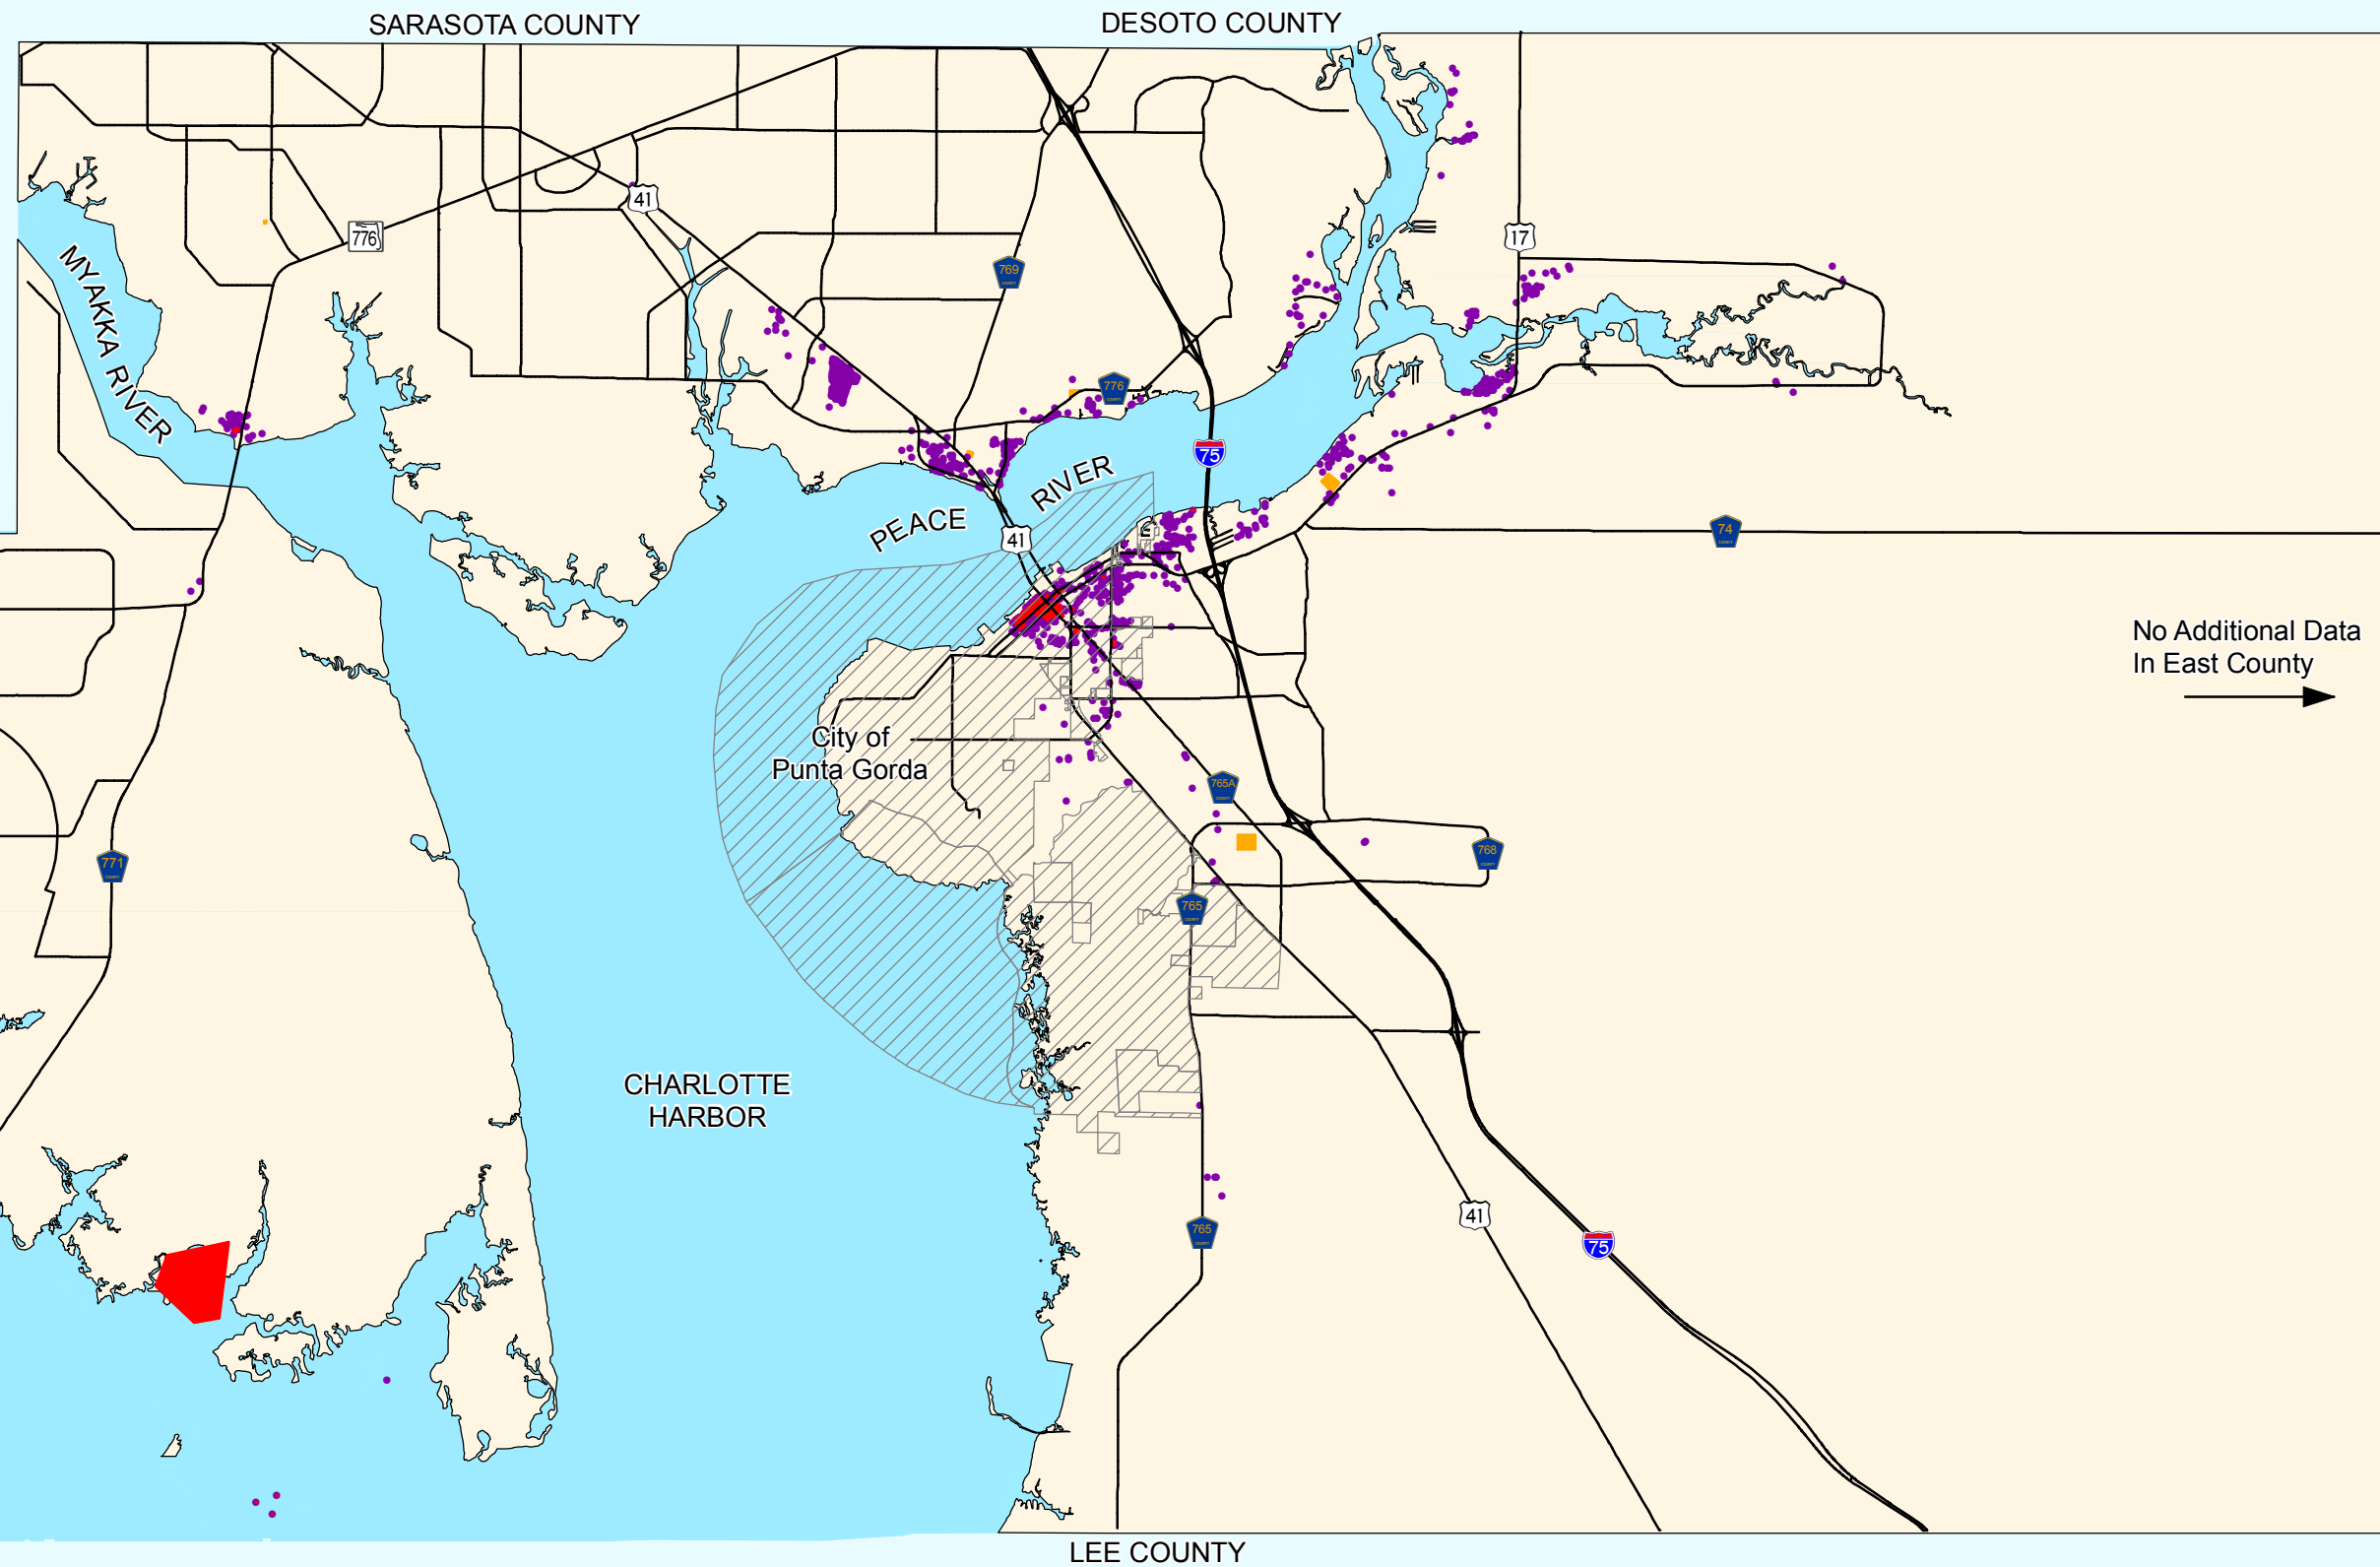

Land Information Section

# CHARLOTTE COUNTY Future Land Use Map Series Map #12: FMSF Historic Sites

**LEGEND**

- FMSF Historic Sites
- NRHP Historic Sites
- Historic Cemeteries

SARASOTA COUNTY

SARASOTA COUNTY

GULF OF MEXICO

1 0.5 0 1 Miles

Stateplane Projection  
Datum: NAD83  
Units: Meters

Source: CCGIS, Florida Master Site File  
FMSF = Florida Master Site File  
NRHP = National Register of Historic Places

Metadata available upon request