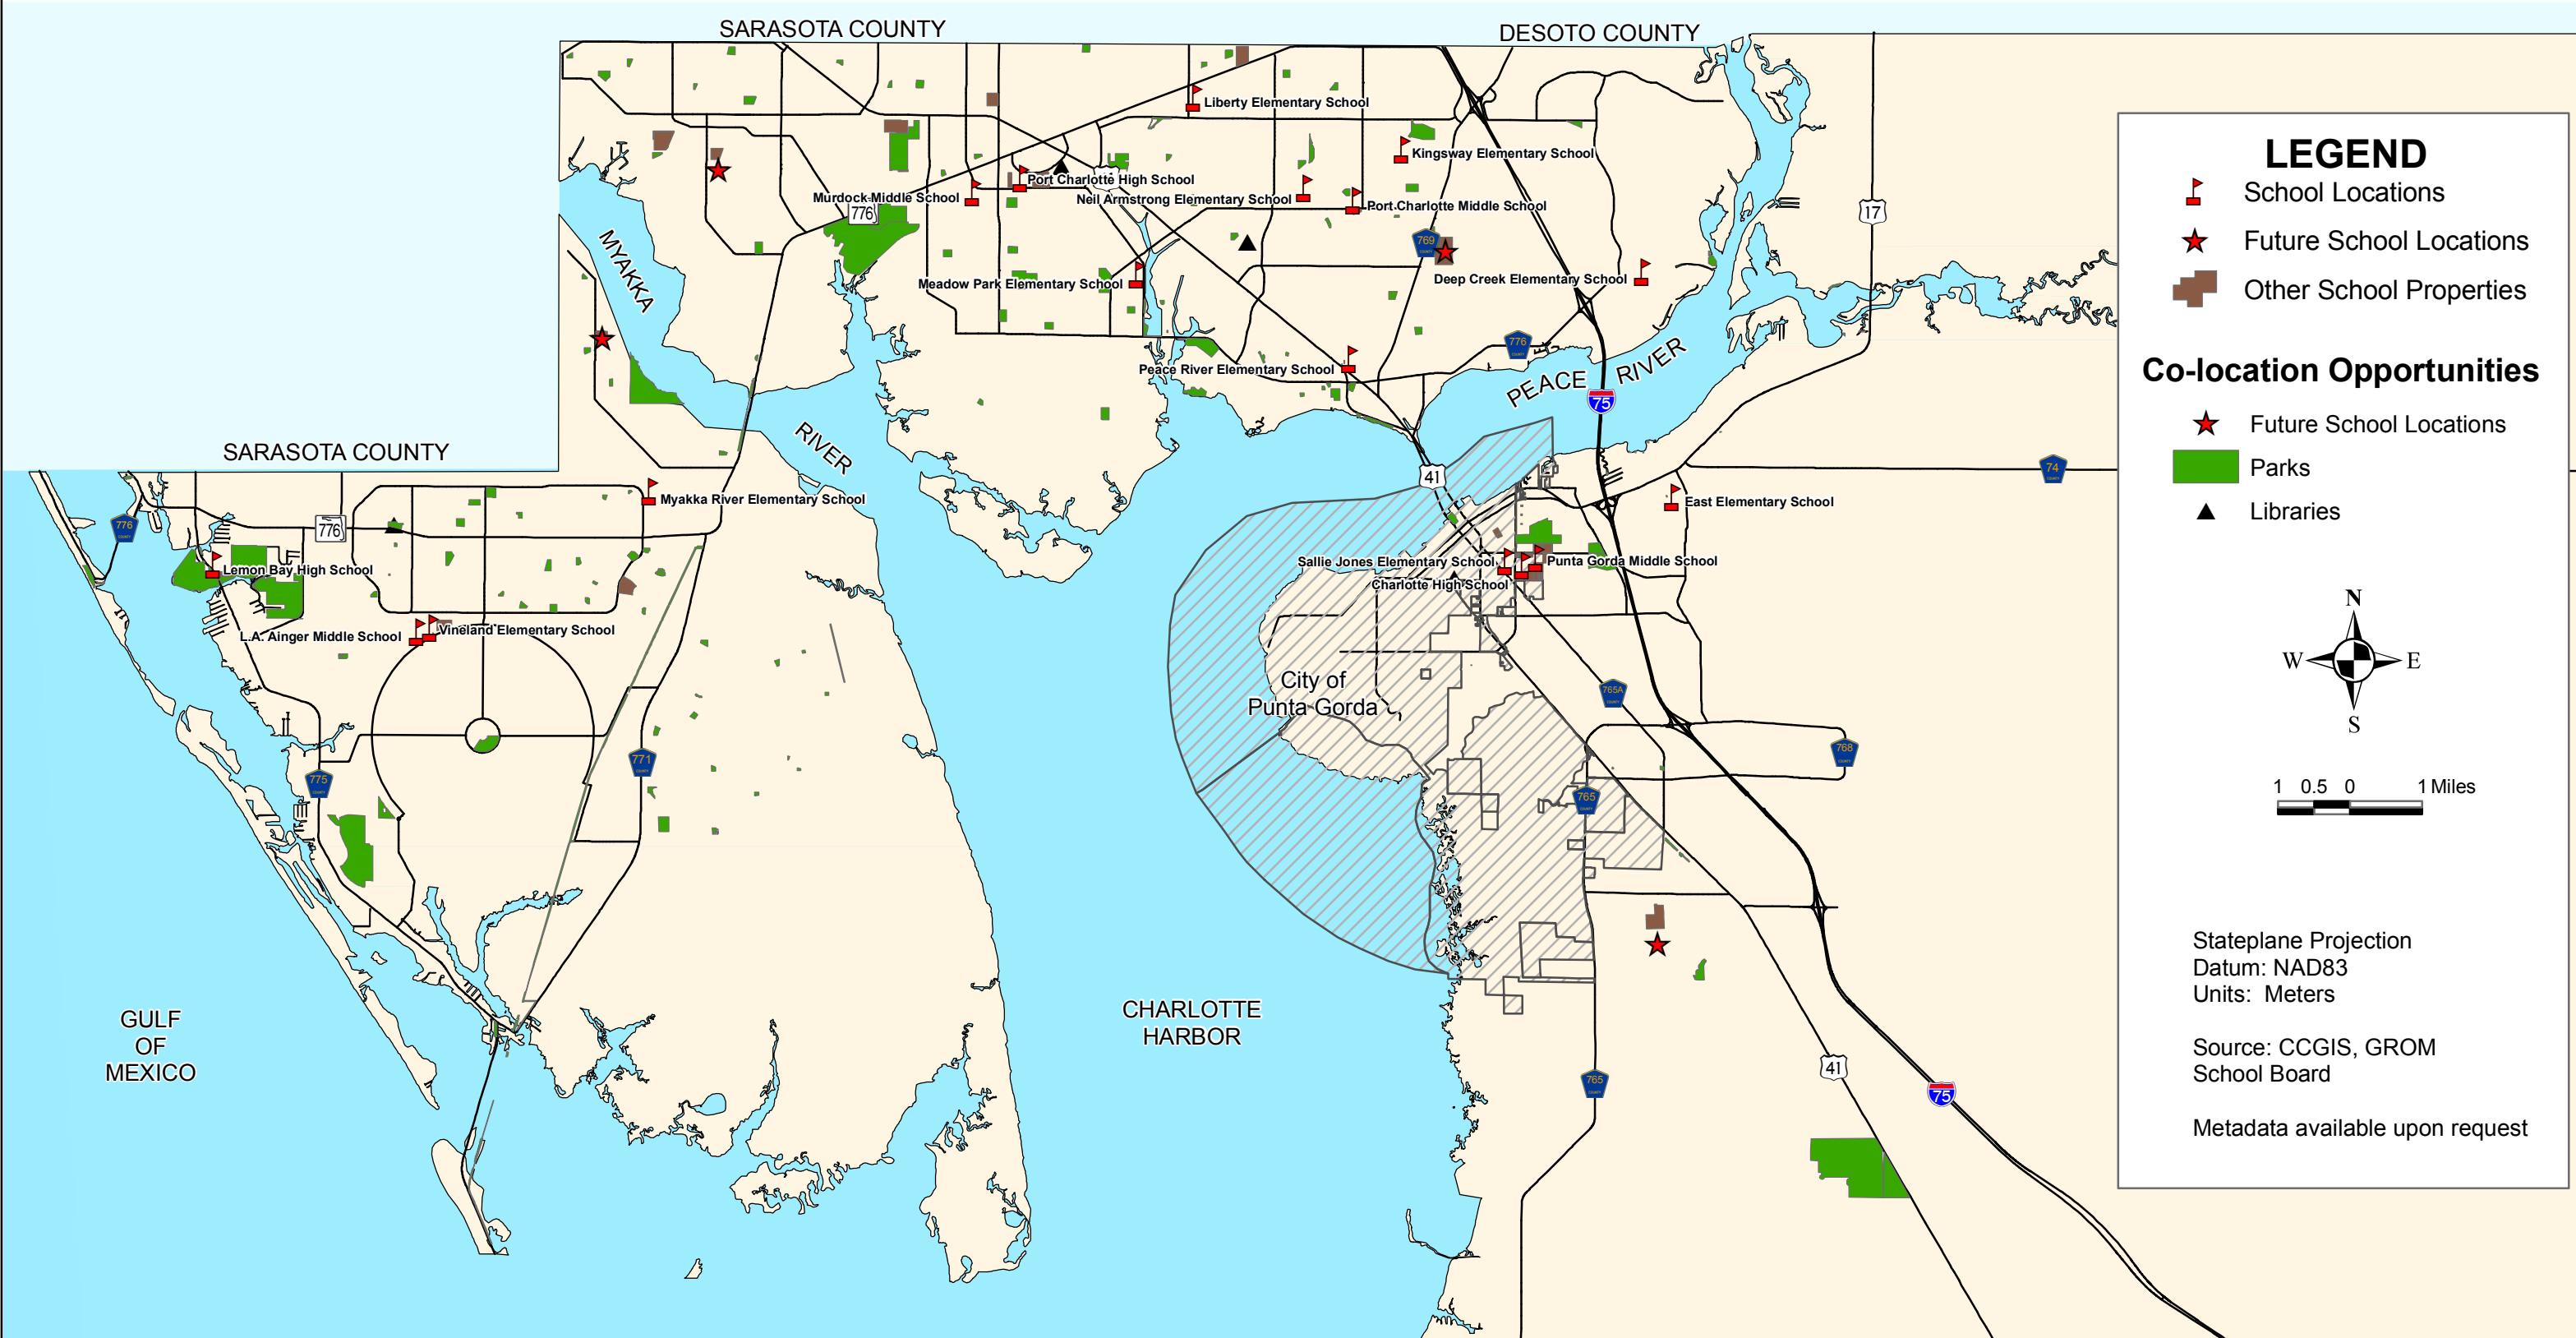

Land Information Section

CHARLOTTE COUNTY School Facilities Map Series

Map #9: Co-Location Opportunities

LEGEND

- School Locations
- Future School Locations
- Other School Properties

Co-location Opportunities

- Future School Locations
- Parks
- Libraries

1 0.5 0 1 Miles

Stateplane Projection
Datum: NAD83
Units: Meters

Source: CCGIS, GROM
School Board

Metadata available upon request

This map is a representation of compiled public information. It is believed to be an accurate and true depiction for the stated purpose, but Charlotte County and its employees make no guaranties, implied or otherwise as to its use. This is not a survey, nor is it to be used for design.