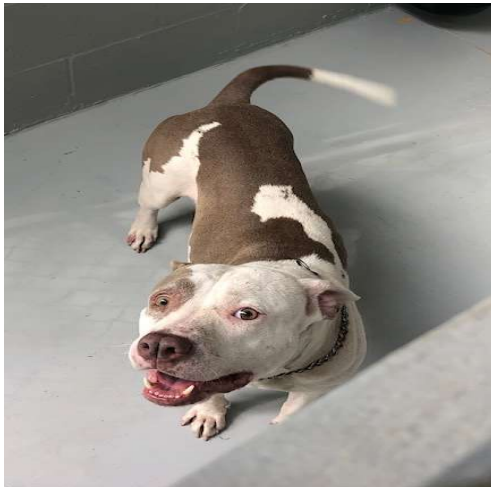

**Level-II Dangerous Animal – File # 21-49299**

**Name:** Cinnamon

**Breed:** Pit Bull

**Sex:** Female

**Color:** White & Brown

**Date Classified:** 9/22/2021

**Location:** 3000 Block of Drance  
St. Port Charlotte 33980

*Has exhibited aggressive behavior on several occasions; was frequently at-large and implicated in attacking two dogs on two separate occasions, killing one and severely injuring the other.*