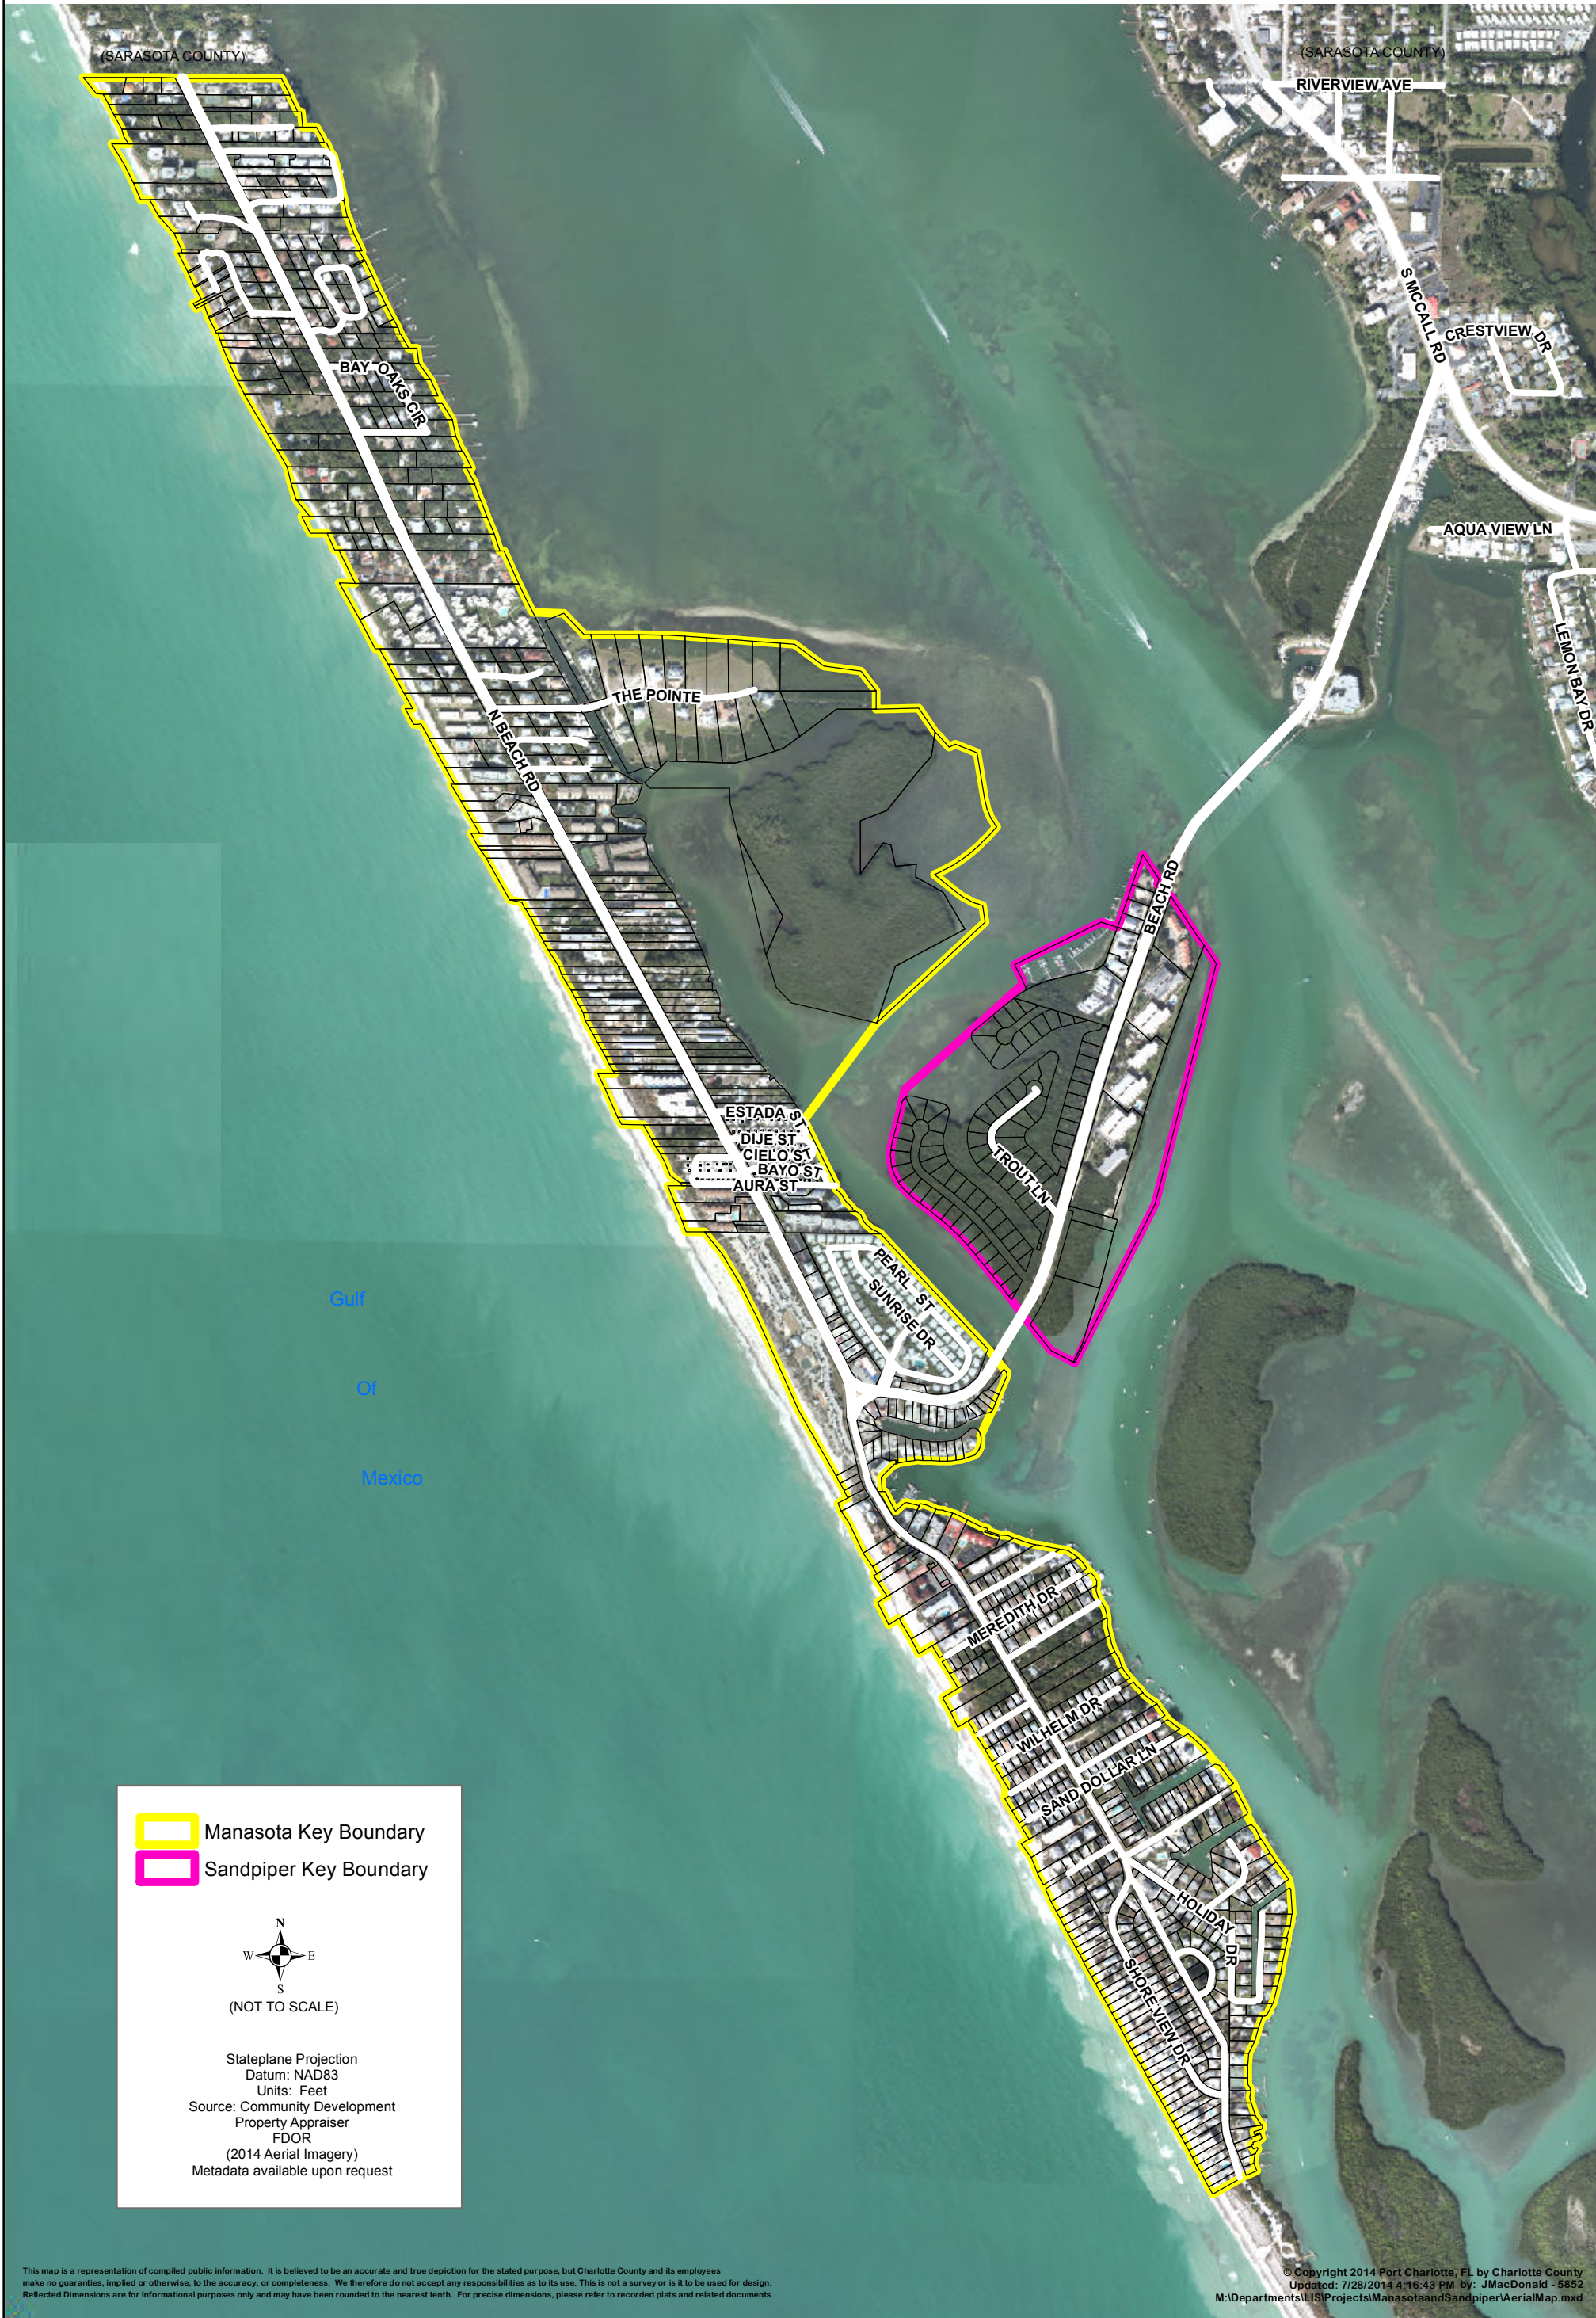

Land Information Section

# CHARLOTTE COUNTY

## Manasota and Sandpiper Key Boundaries

 Manasota Key Boundary

 Sandpiper Key Boundary

(NOT TO SCALE)

Stateplane Projection  
Datum: NAD83  
Units: Feet  
Source: Community Development  
Property Appraiser  
FDOR  
(2014 Aerial Imagery)  
Metadata available upon request