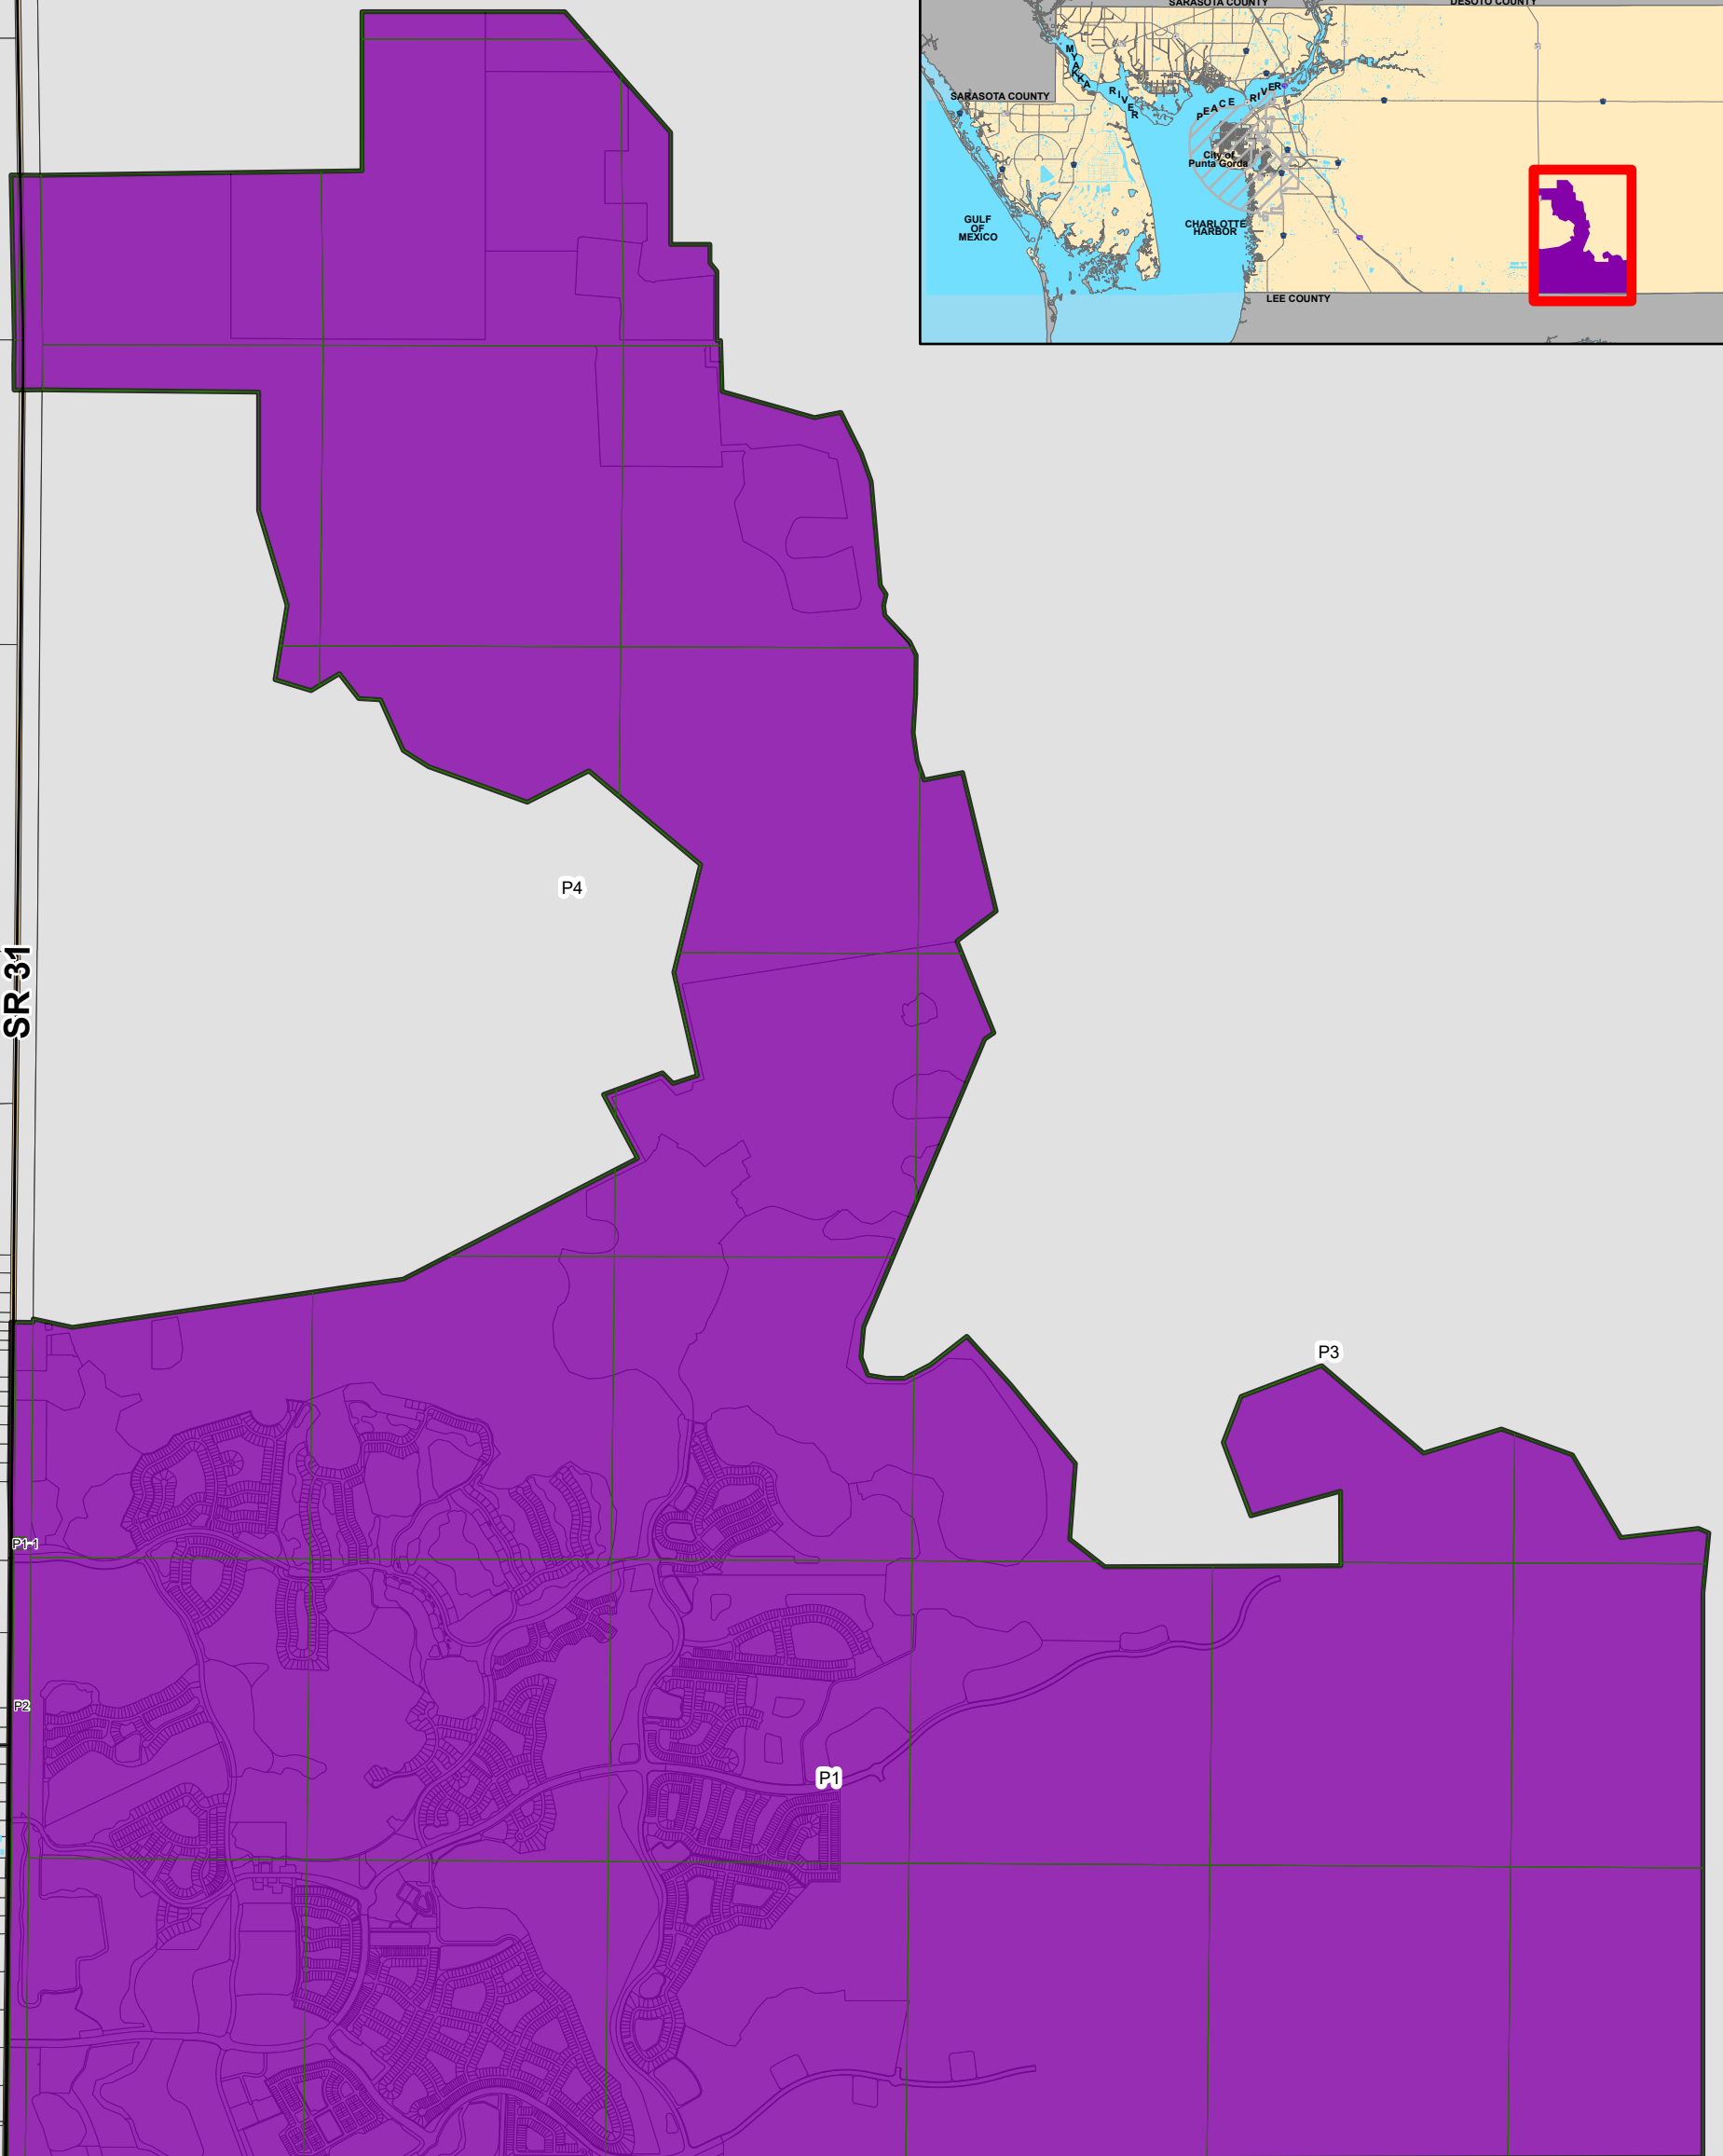

CHARLOTTE COUNTY

Babcock DRI

CHARLOTTE COUNTY
Community Development

LEE COUNTY

Stateplane Projection
Datum: NAD83
Units: Feet

Source: Community Development

Metadata available upon request

(Not To Scale)

© Copyright 2023 Port Charlotte, FL by Charlotte County
Updated: 7/10/2023 8:54 AM by: TMathis-4341

M:\Departments\GIS\Projects\Website\Solodev\WebsiteMapProjects\APR\Babcock-dri\Babcock-Dri.aprx