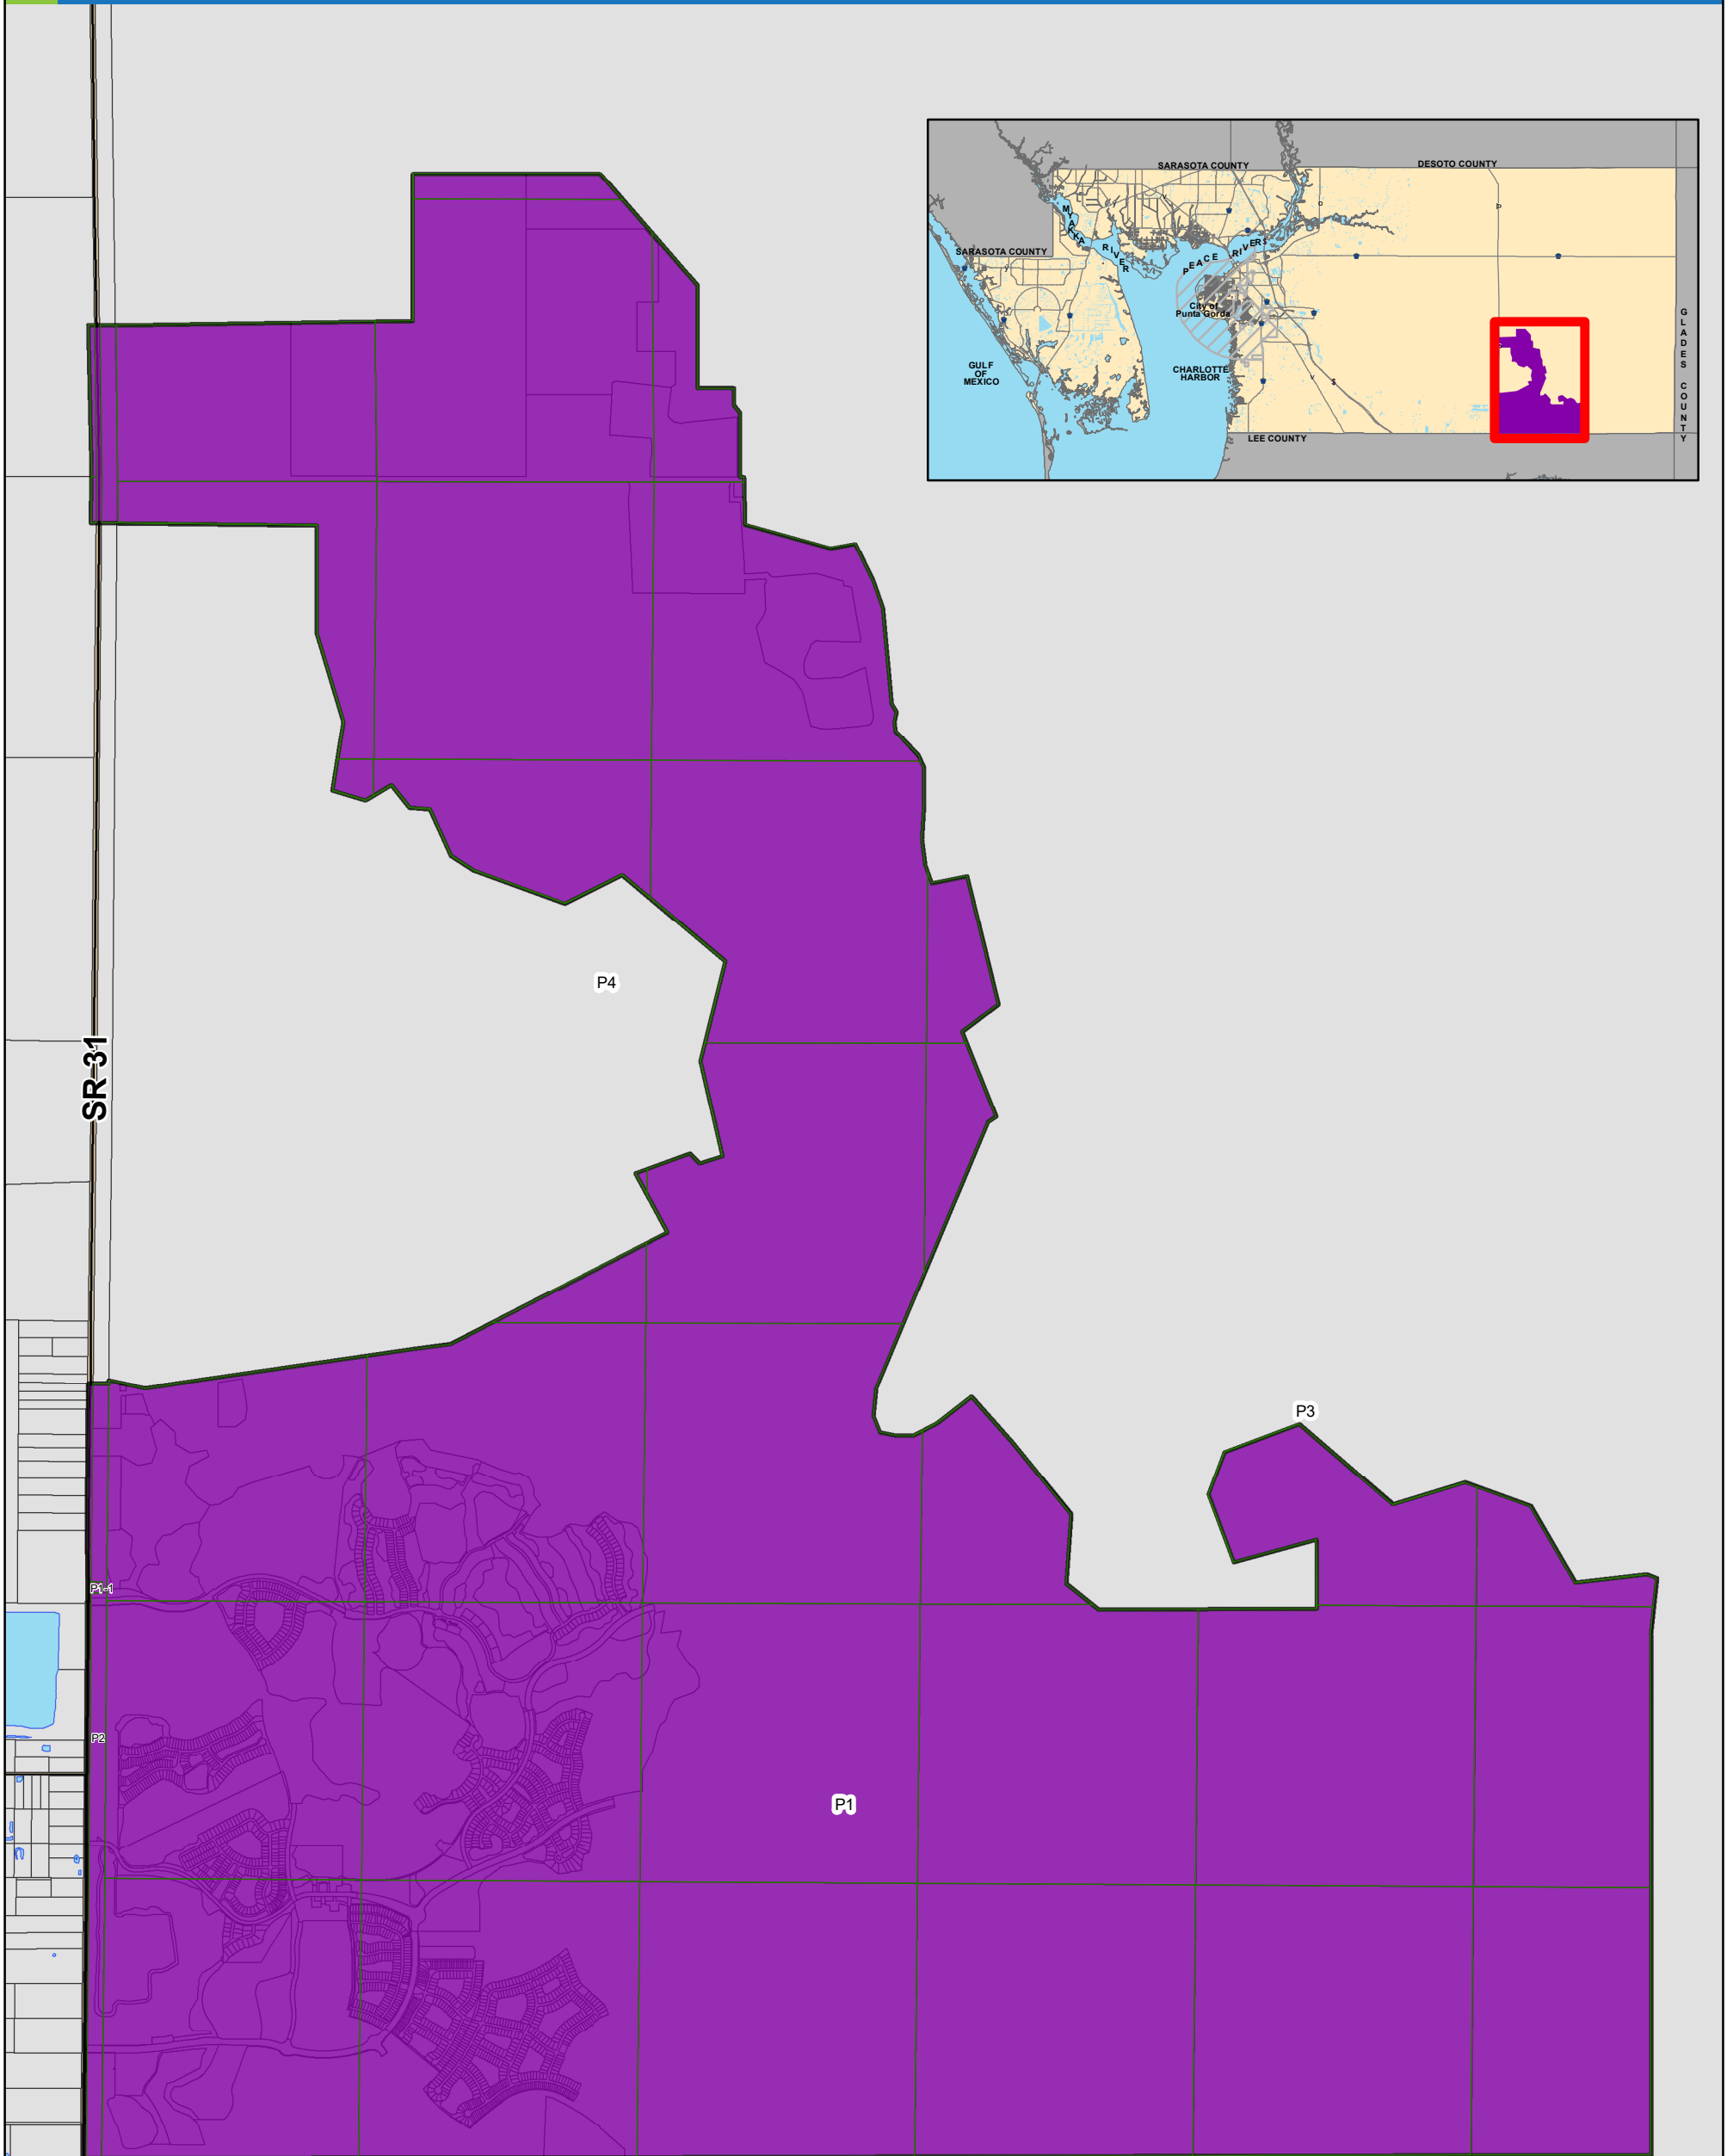

CHARLOTTE COUNTY

Babcock DRI

LEE COUNTY

Stateplane Projection
Datum: NAD83
Units: Feet

Source: Community Development

Metadata available upon request

To view this map digitally visit:

<https://www.charlottecountyfl.gov/core/fileparse.php/152/urll/babcock-dri.pdf>

Or view via QR code:

(Not To Scale)