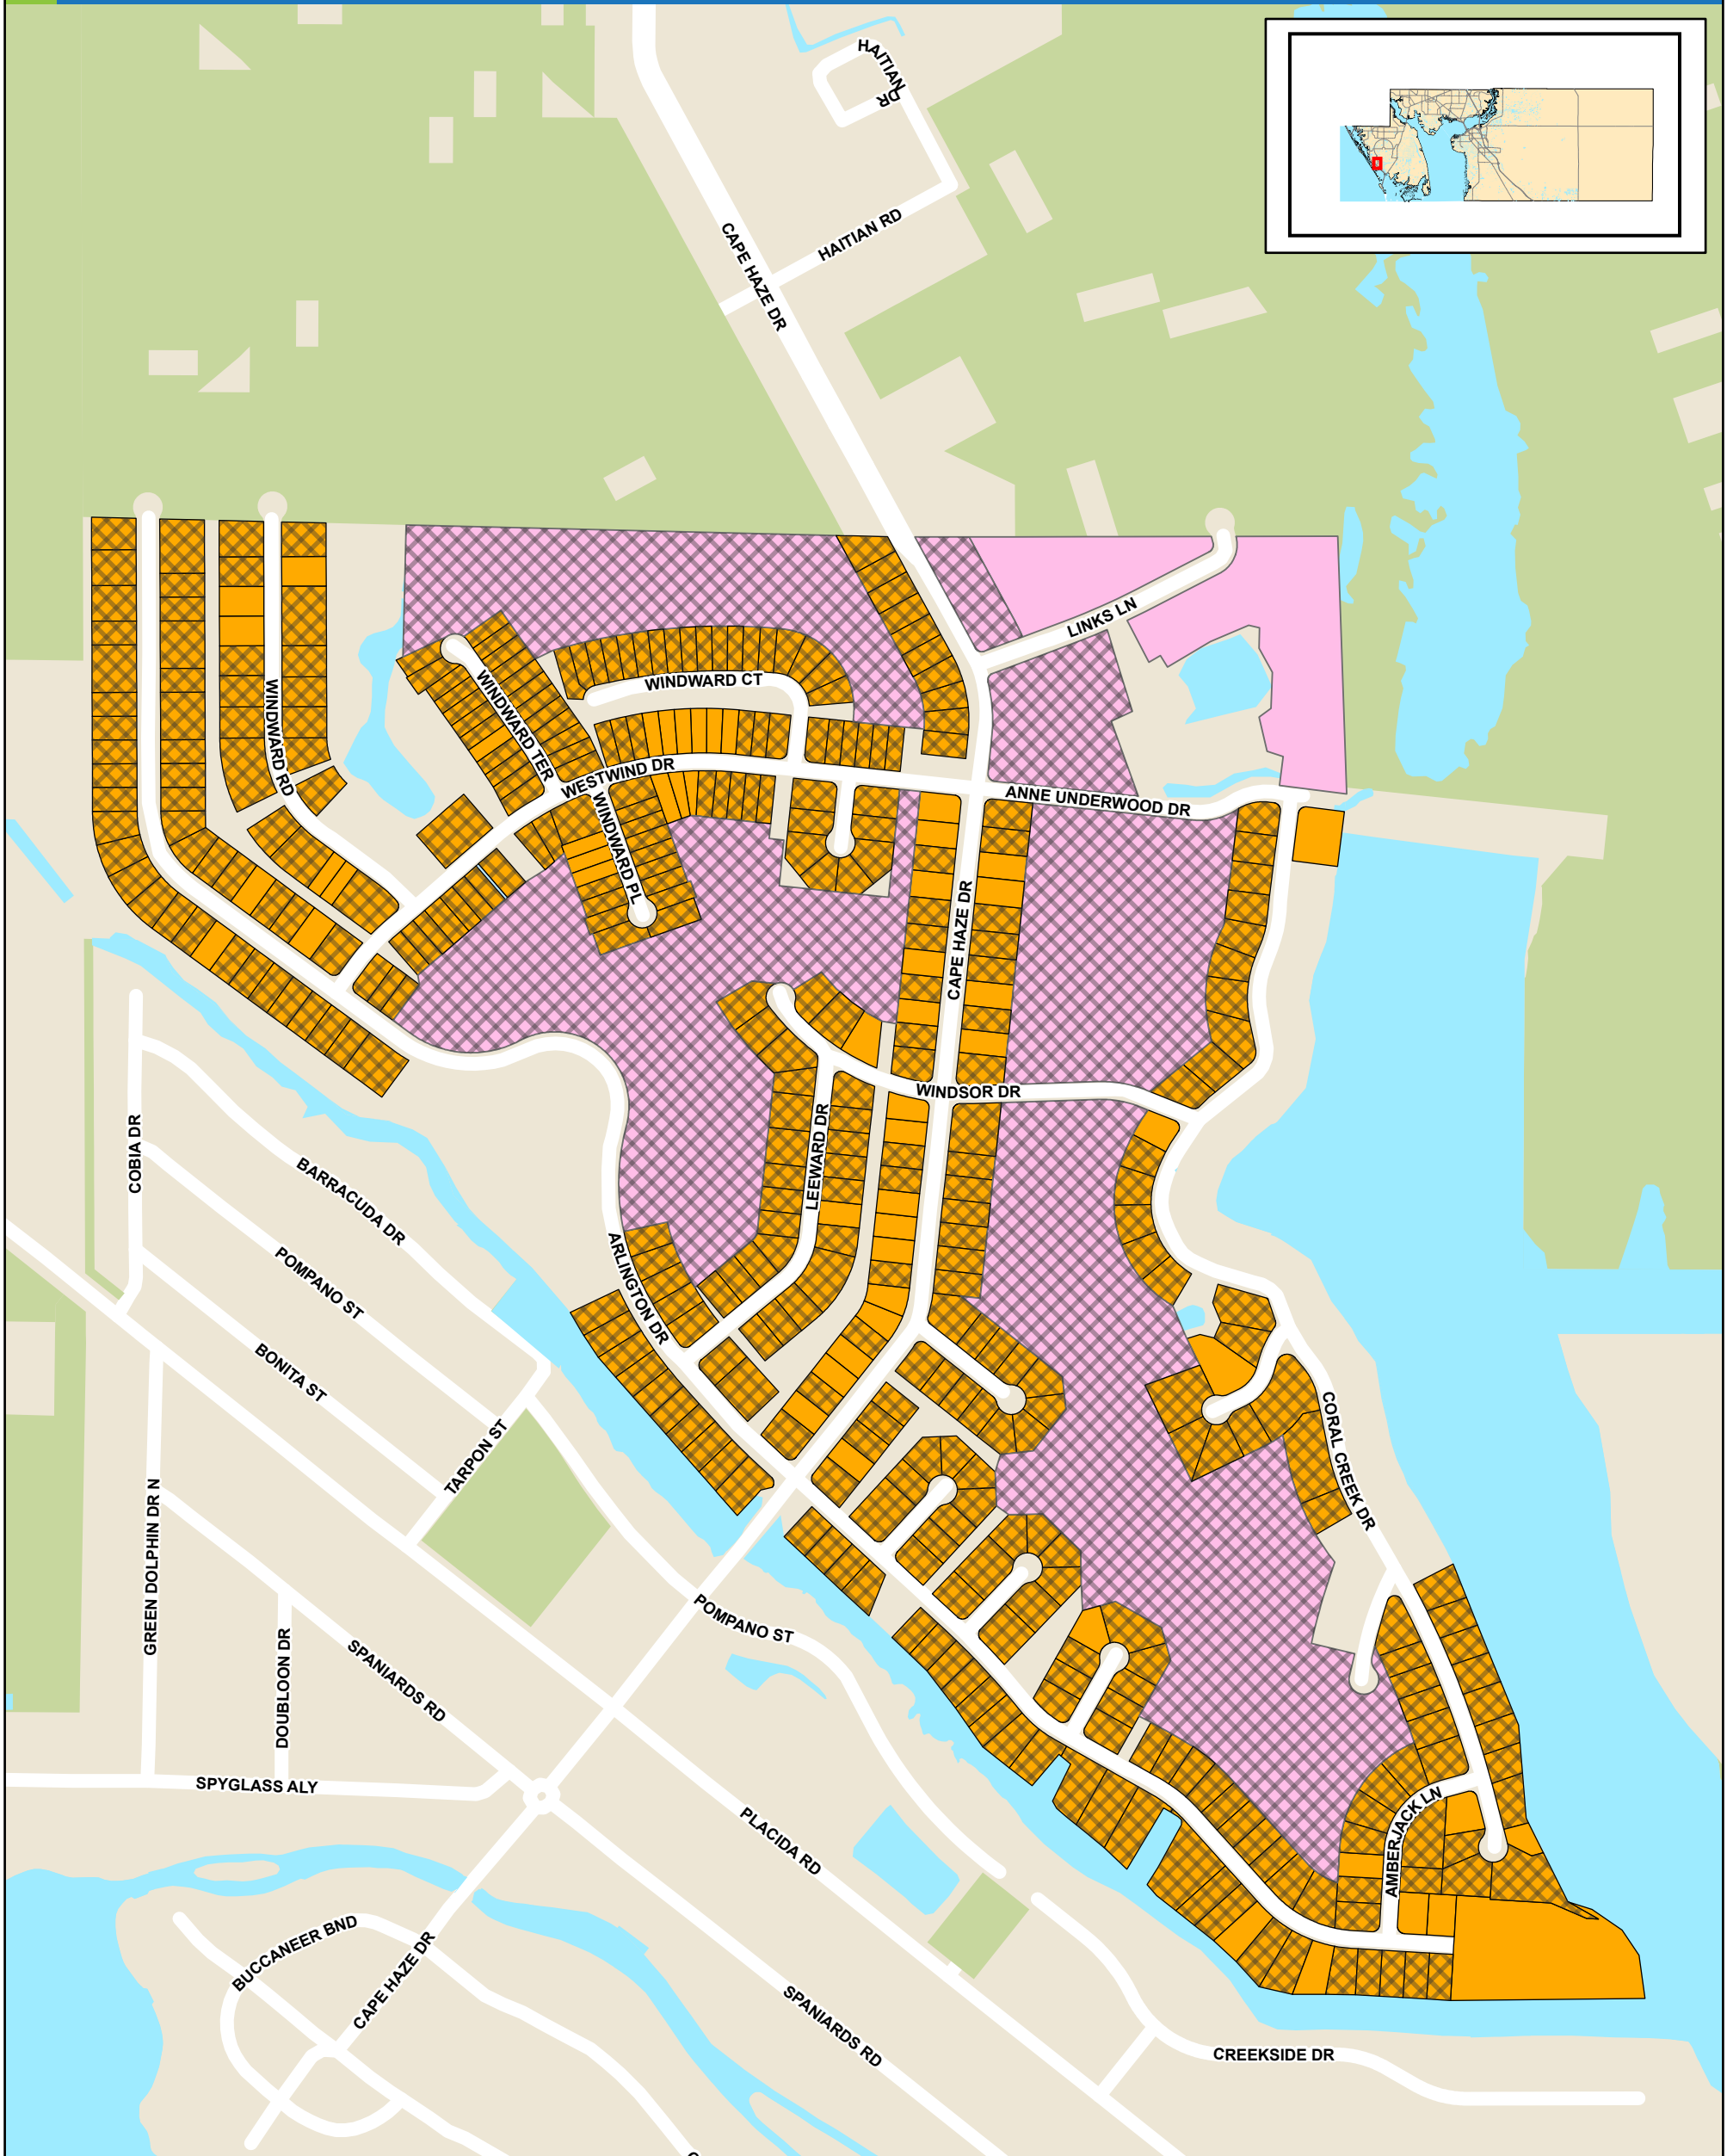

# CHARLOTTE COUNTY

## Subdivision of Cape Haze Windward

Stateplane Projection Datum: NAD83 Units: Feet	 Developed	 Agricultural
Source: Community Development, Property Appraiser	 Residential	 Government Complex
Metadata available upon request	 Commercial	

(NOT TO SCALE)