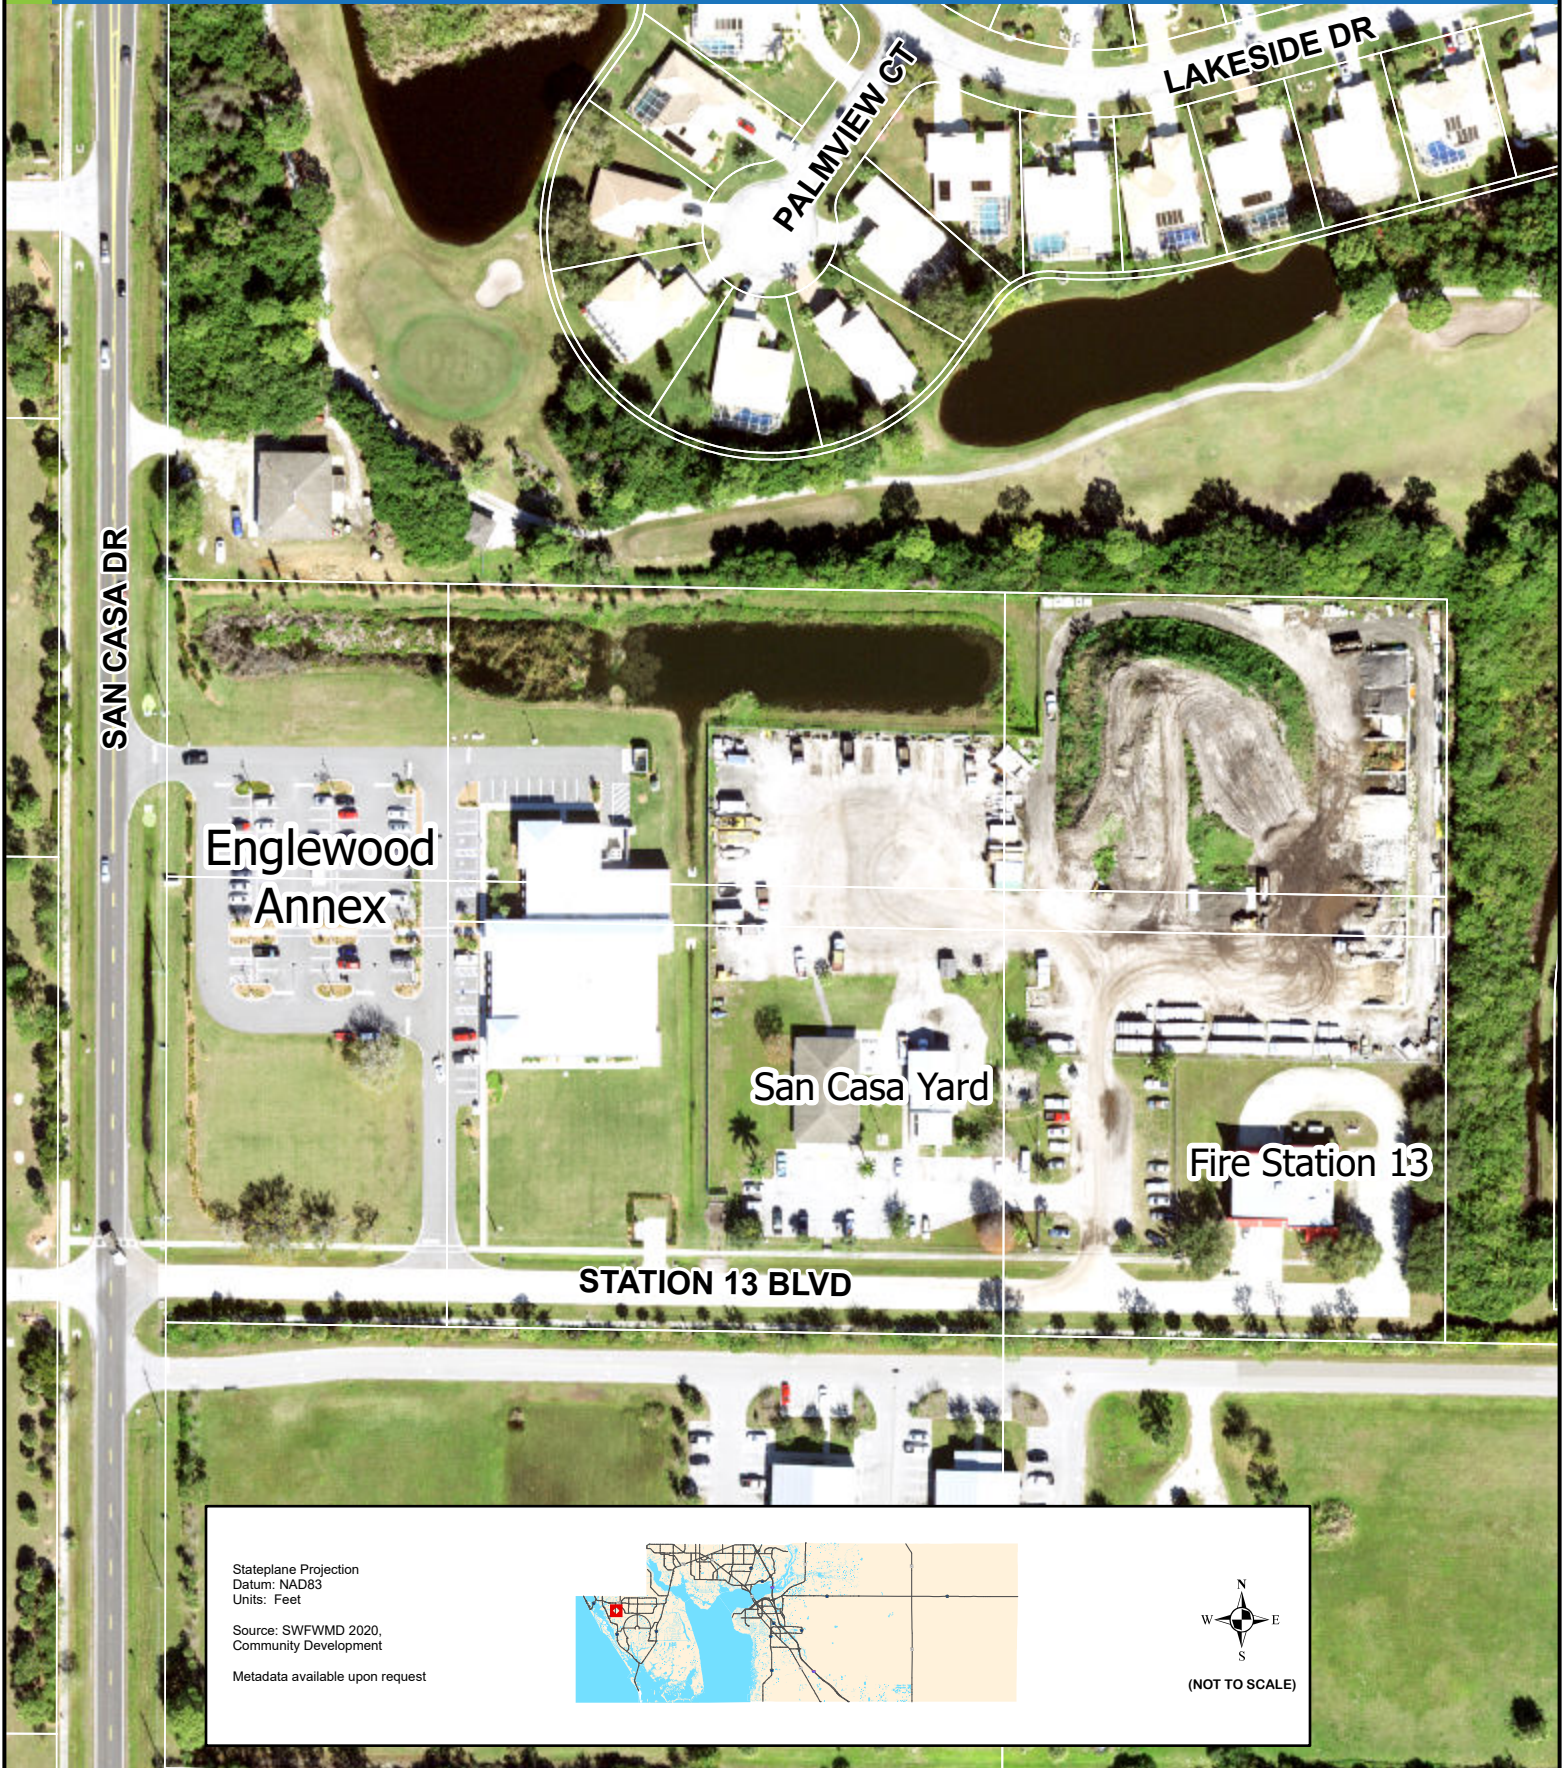

CHARLOTTE COUNTY

Englewood Annex

CHARLOTTE COUNTY
Community Development

Englewood
Annex

San Casa Yard

Fire Station 13

STATION 13 BLVD

Stateplane Projection
Datum: NAD83
Units: Feet

Source: SWFWMD 2020,
Community Development

Metadata available upon request