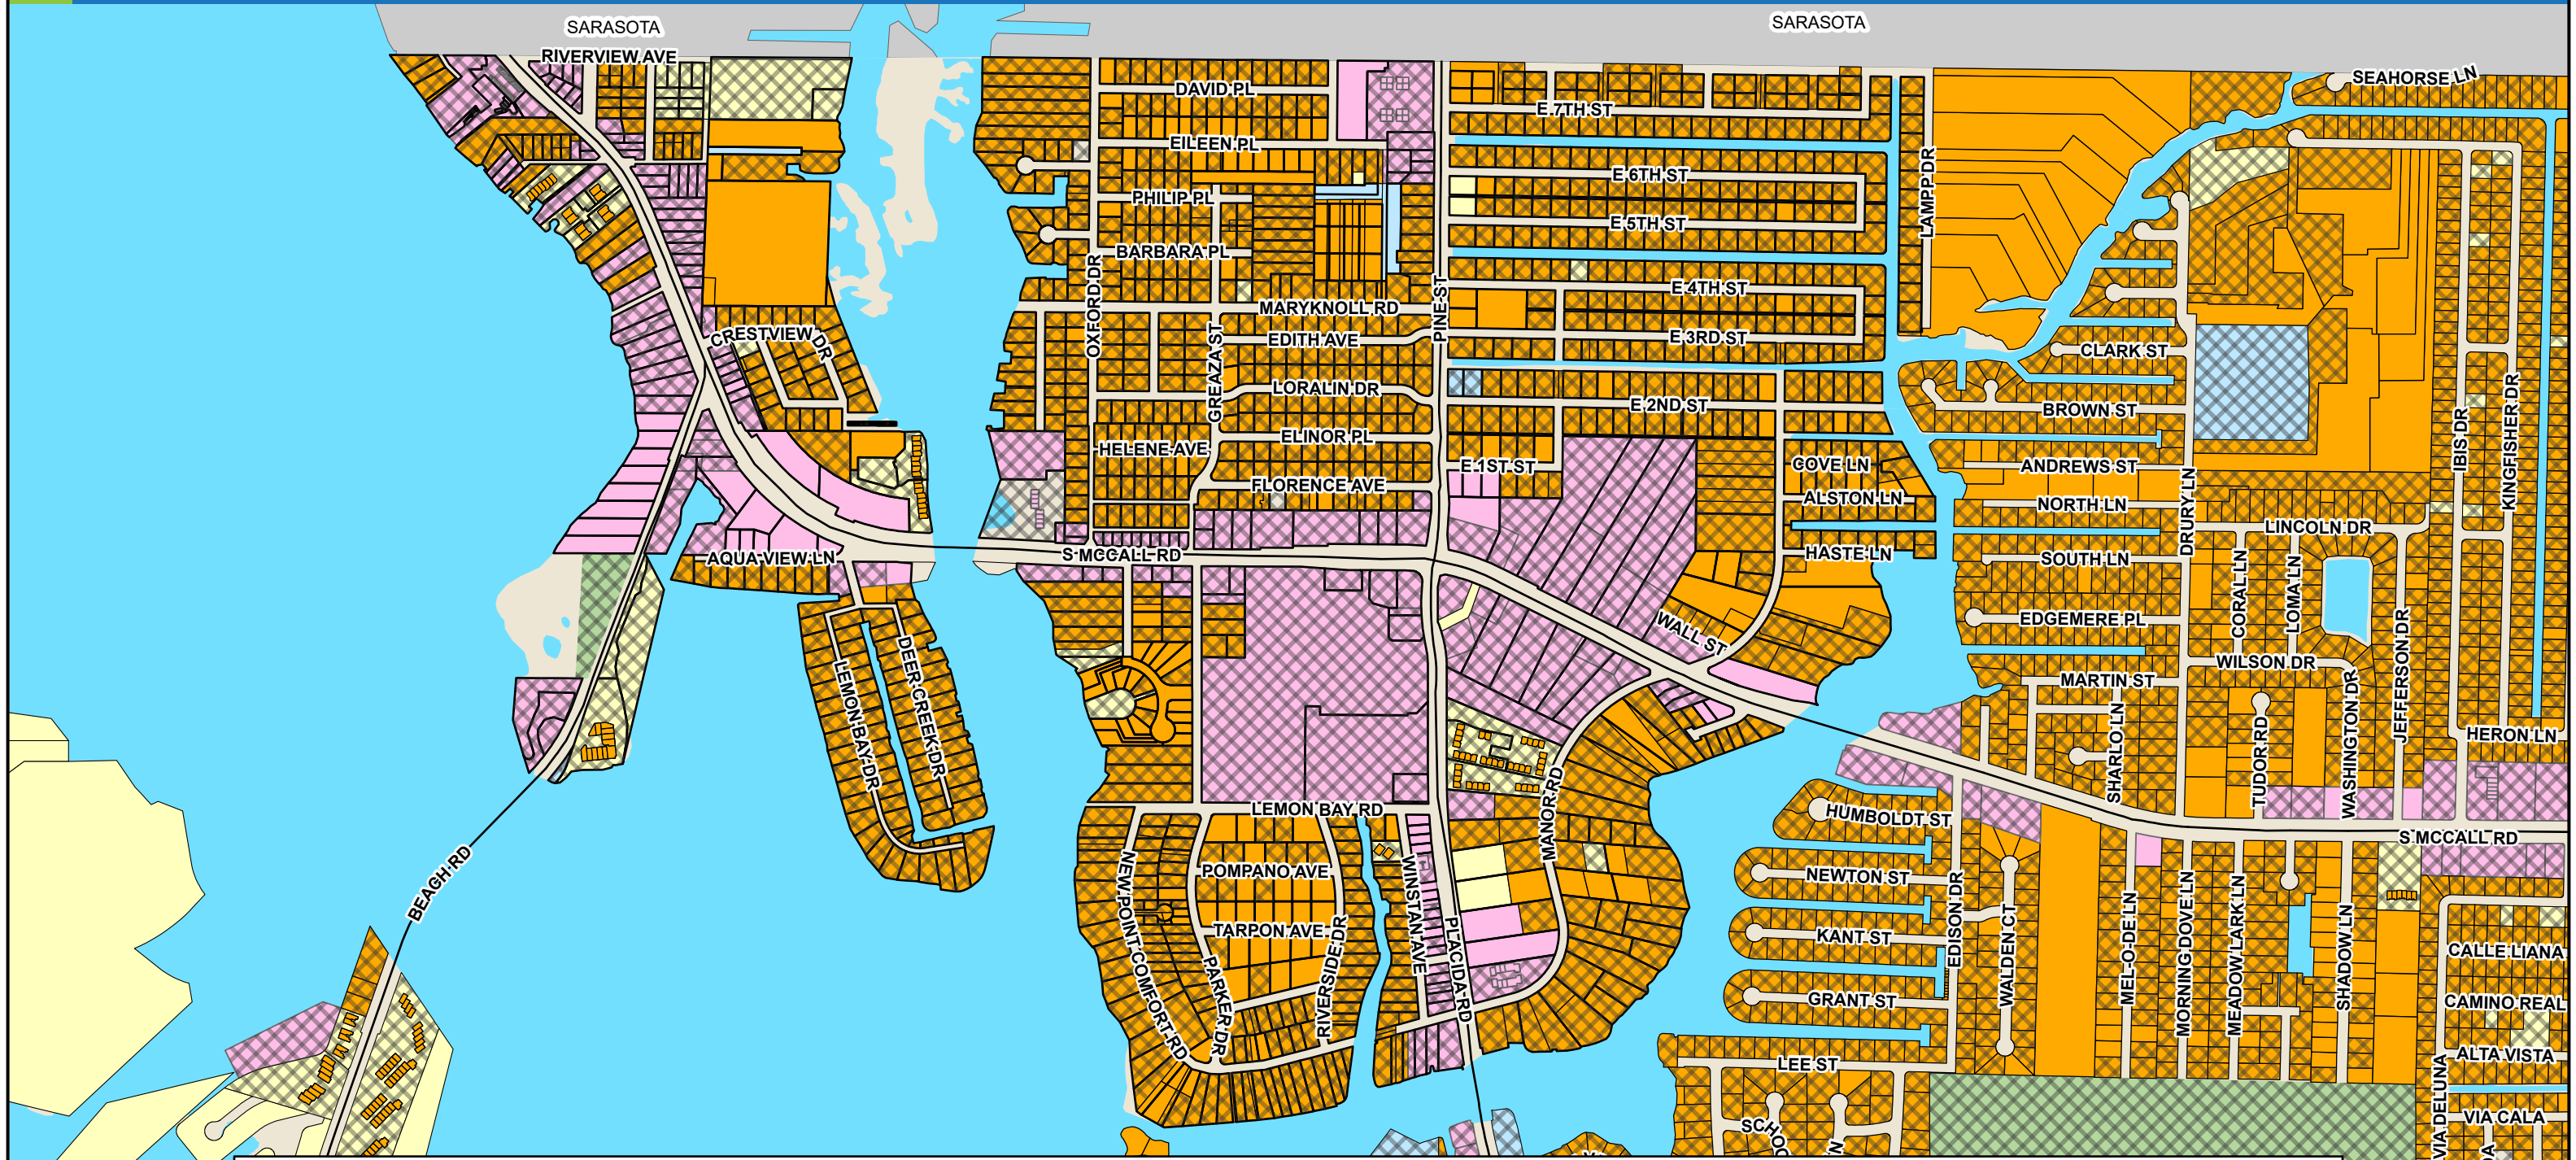

# CHARLOTTE COUNTY

## Englewood Revitalization Area

Stateplane Projection  
Datum: NAD83  
Units: Feet

Source: Community Development,  
Property Appraiser

Metadata available upon request

-  **Developed**
-  **Commercial**
-  **Miscellaneous**
-  **Residential**
-  **Agricultural**
-  **Government Complex**

This map is a representation of compiled public information. It is believed to be an accurate and true depiction for the stated purpose, but Charlotte County and its employees make no warranties, implied or otherwise, to the accuracy, or completeness. We therefore do not accept any responsibilities as to its use. This is not a survey or is it to be used for design. Reflected Dimensions are for Informational purposes only and may have been rounded to the nearest tenth. For precise dimensions, please refer to recorded plats and related documents.