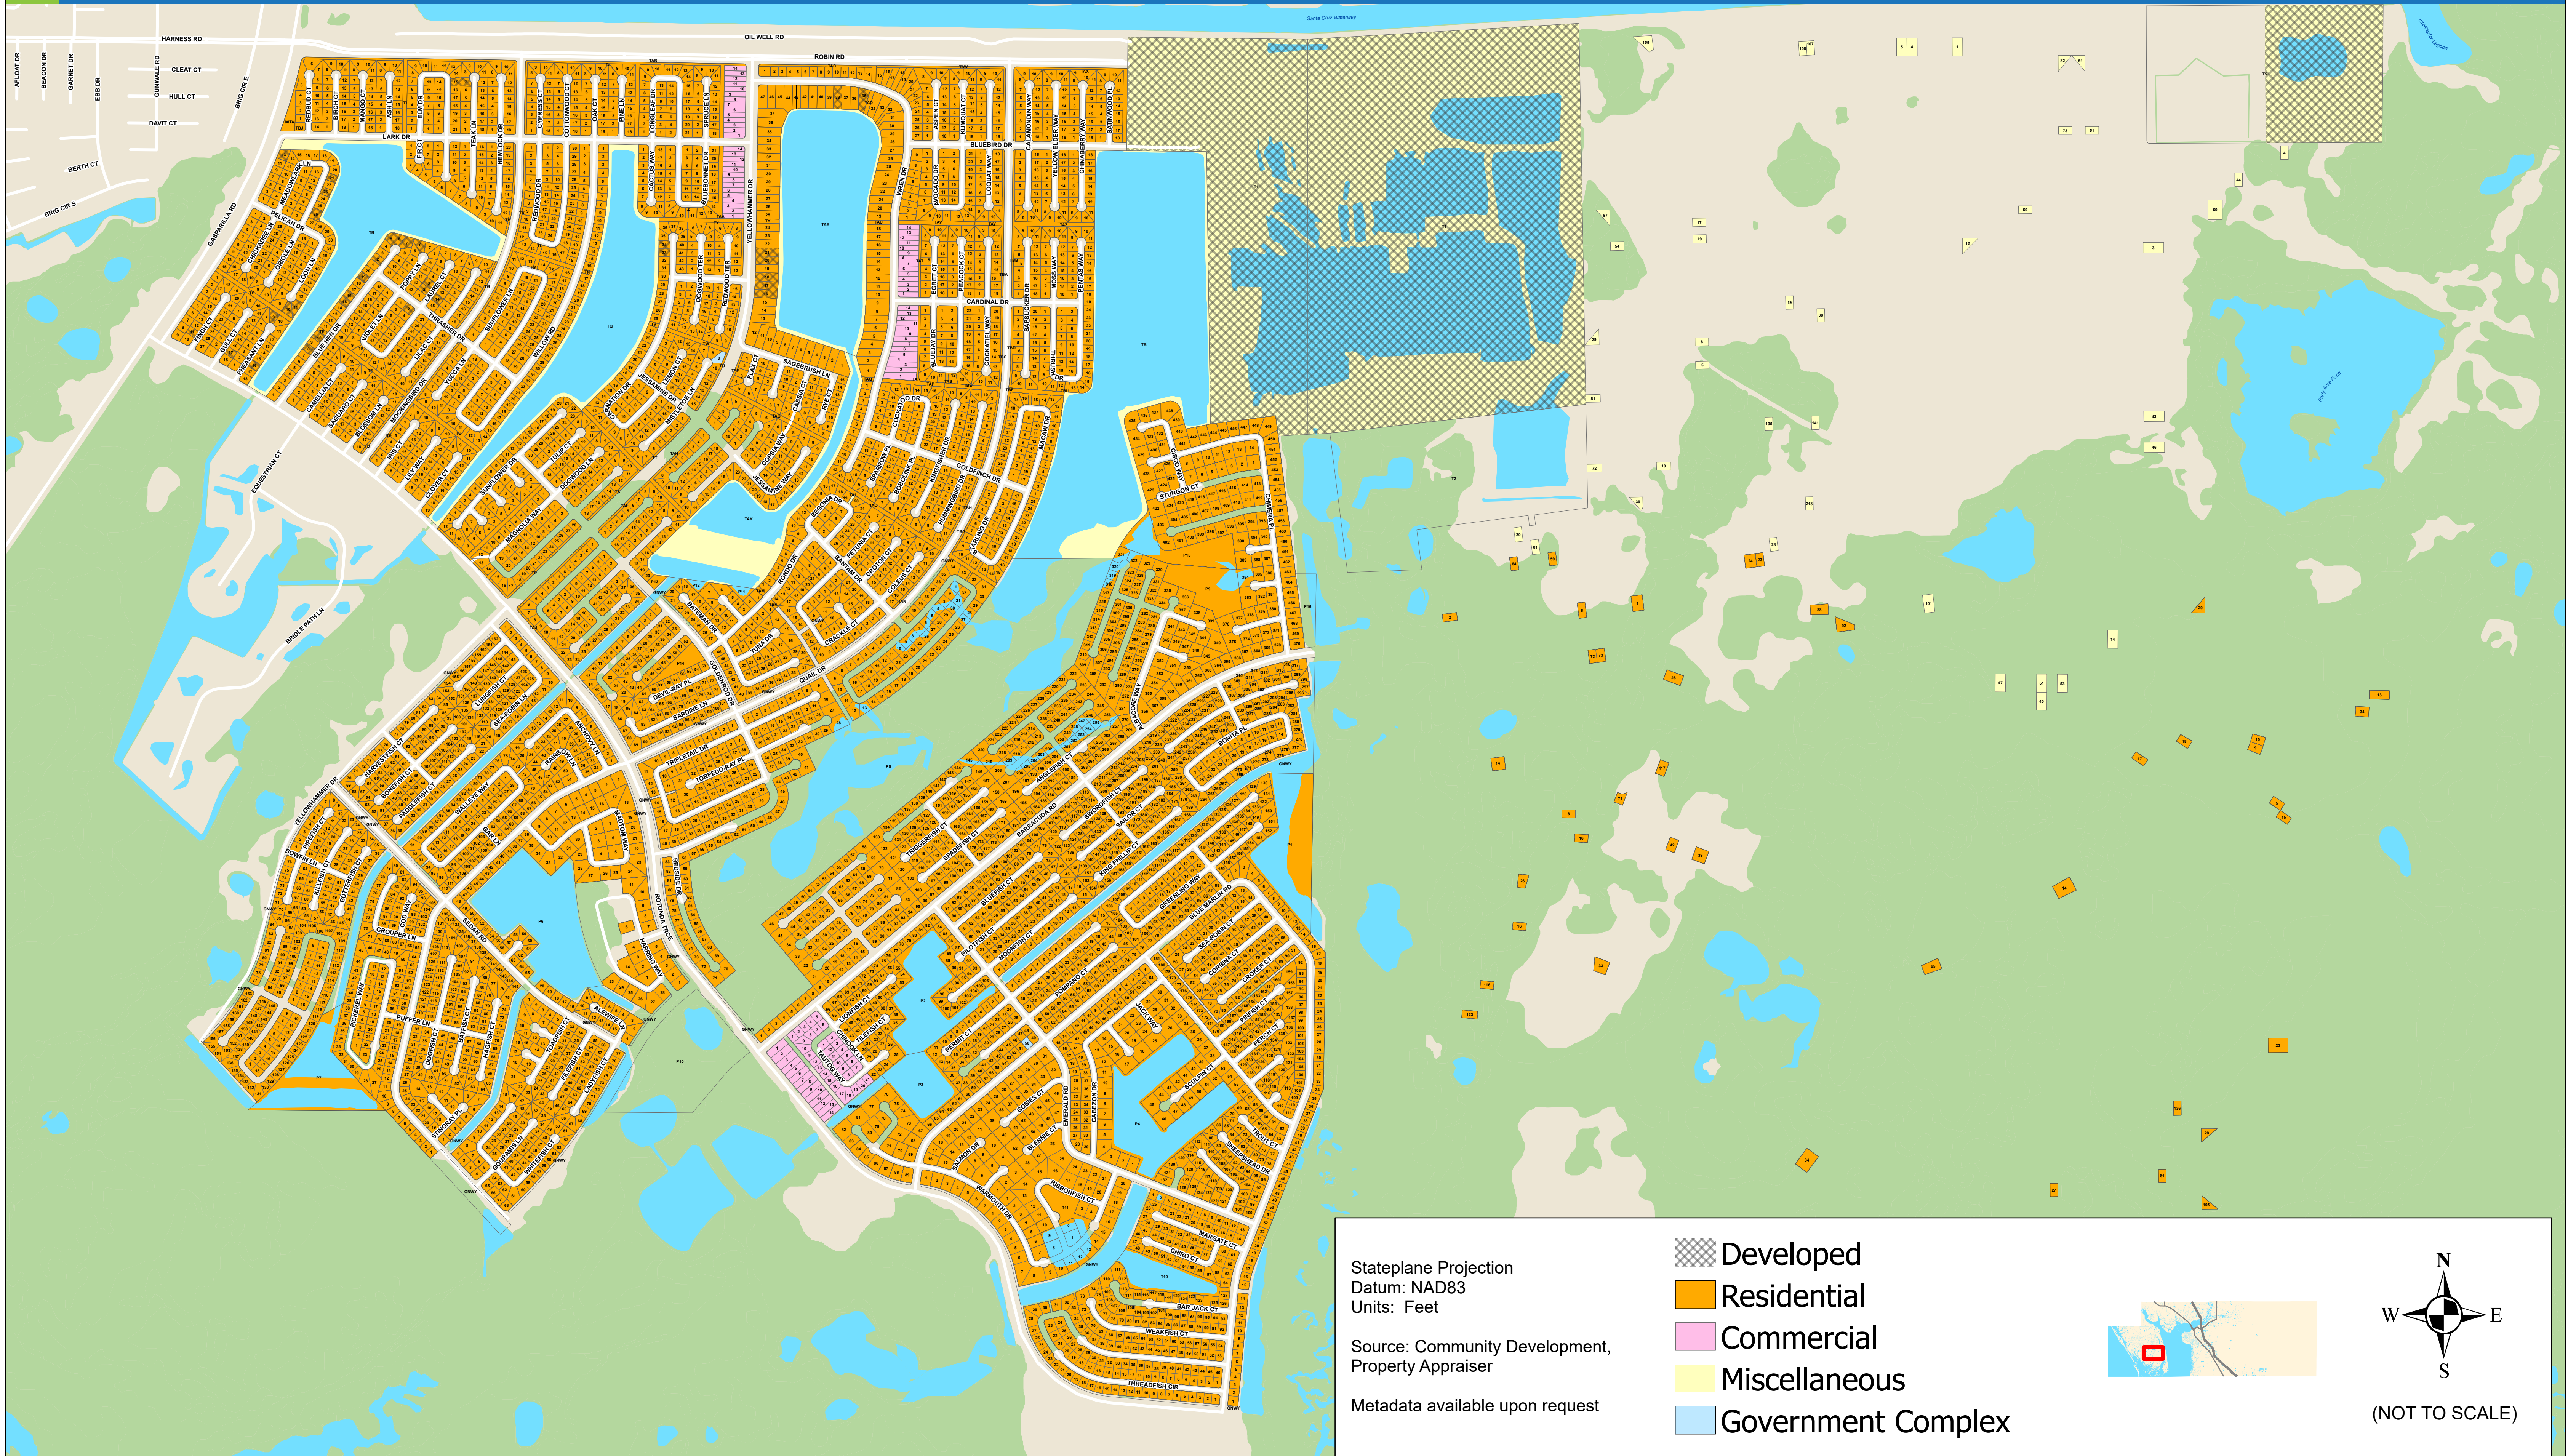

CHARLOTTE COUNTY

Subdivisions of Rotonda Meadows/Springs/Villas

This map is a representation of compiled public information. It is believed to be an accurate and true depiction for the stated purpose, but Charlotte County and its employees make no guaranties, implied or otherwise, to the accuracy, or completeness. We therefore do not accept any responsibilities as to its use. This is not a survey or is it to be used for design. Reflected Dimensions are for Informational purposes only and may have been rounded to the nearest tenth. For precise dimensions, please refer to recorded plats and related documents.