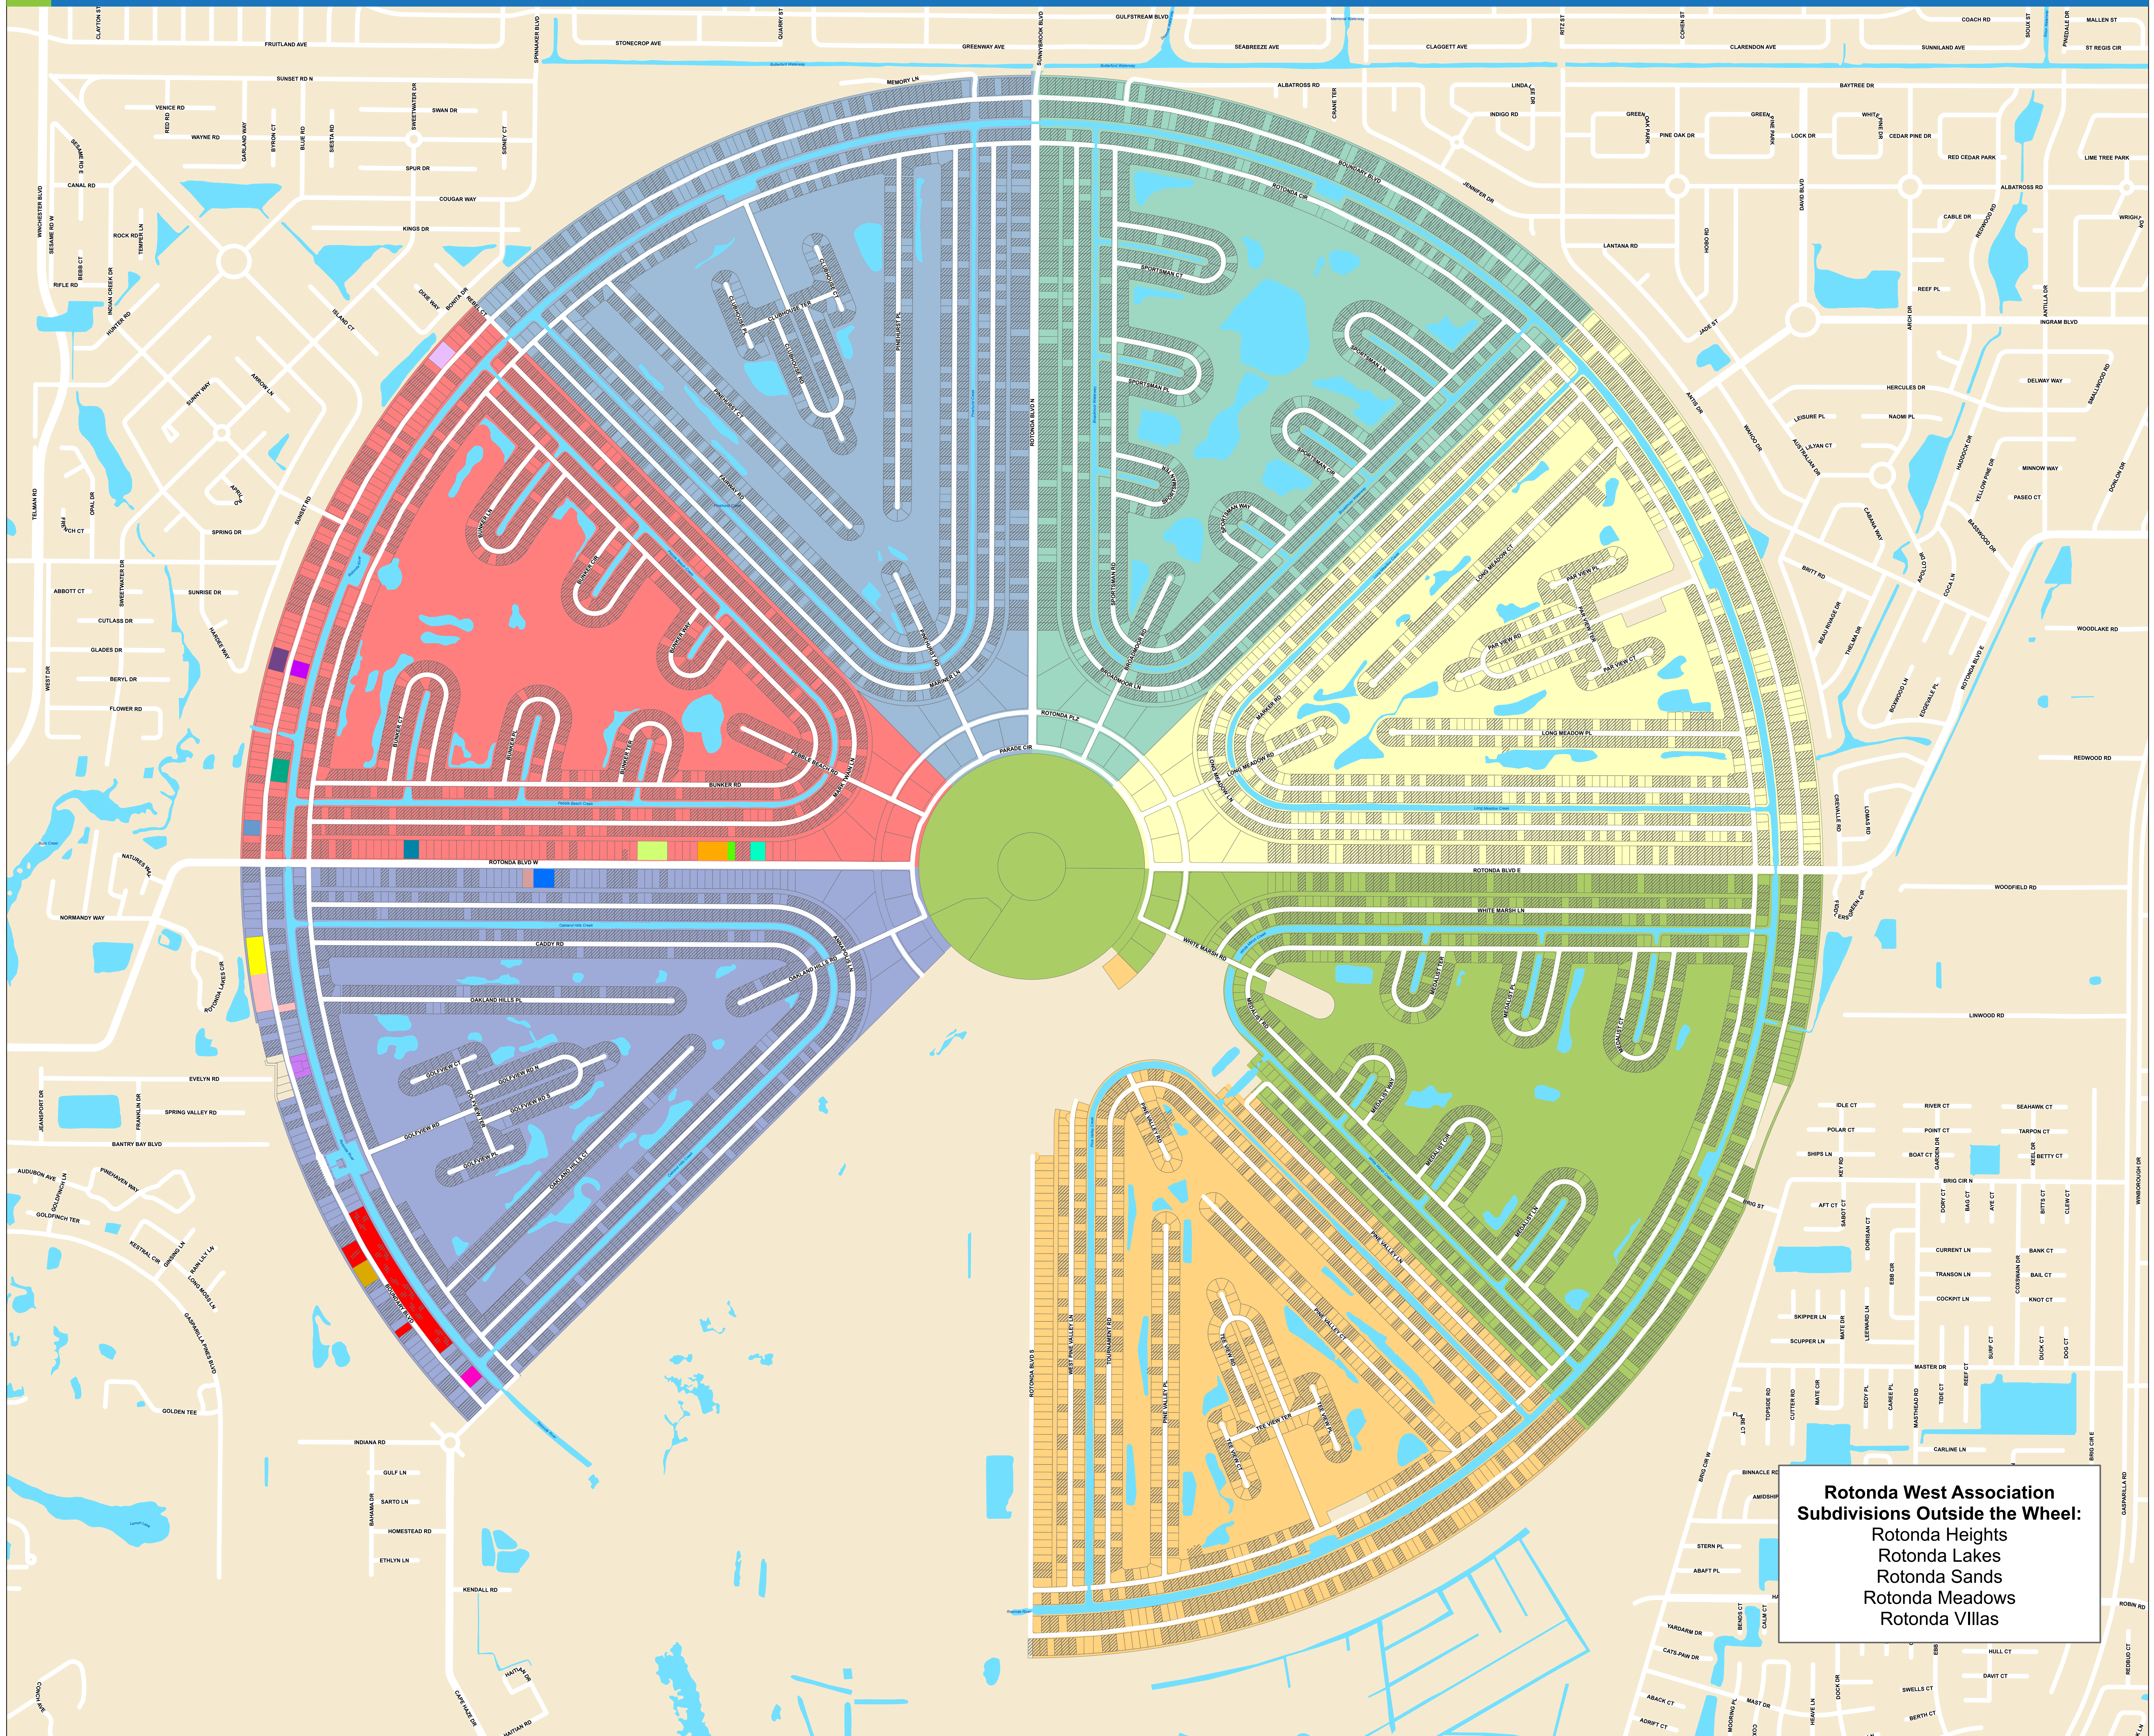

# CHARLOTTE COUNTY

## Subdivisions within Rotonda Wheel

**Rotonda West Association Subdivisions Outside the Wheel:**  
 Rotonda Heights  
 Rotonda Lakes  
 Rotonda Sands  
 Rotonda Meadows  
 Rotonda Villas

Stateplane Projection Datum: NAD83 Units: Feet	Developed Properties	Fiddlers Green Riverview	Siesta Palms	Rotonda West - Oakland Hills
Source: Community Development, Property Appraiser CCGIS	Al Lago Villages	Knotts Landing	Sunset House	Rotonda West - Pebble Beach
Metadata available upon request	Boulevard West of Rotonda	Lemon Tree	Sunset Village Of Rotonda West	Rotonda West - Pinehurst
	The Clubhouse	Rendez-Vous	Villas of Rotonda	Rotonda West - Pine Valley
	The Chatham	Rotonda Manor	Wrigley Villas Condominium	Rotonda West - White Marsh
	Dragonfly Condominium	Rotonda River	Rotonda West - Broadmoor	
	El Sombrero Village	River House	Rotonda West - Long Meadow	