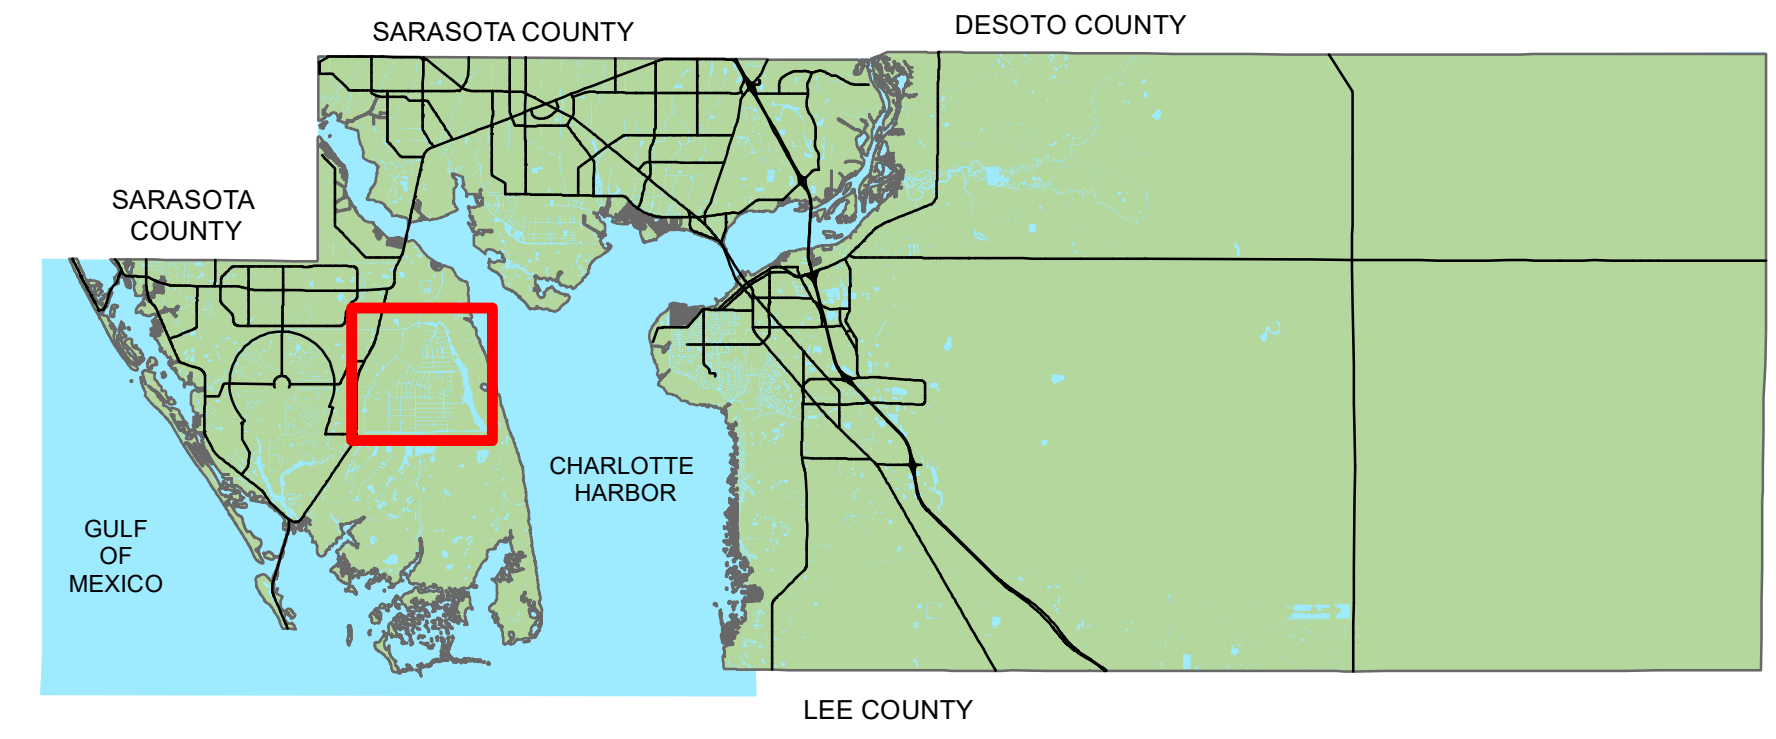

- Blueway Trails Launch Site
- Blueway Trails

Stateplane 13 Projection
Datum: NAD 83
Units: Feet
Source: Charlotte County Community Development
DOR: SWFWMD, Parks and Natural Resources
Metadata available upon request.

(Not To Scale)