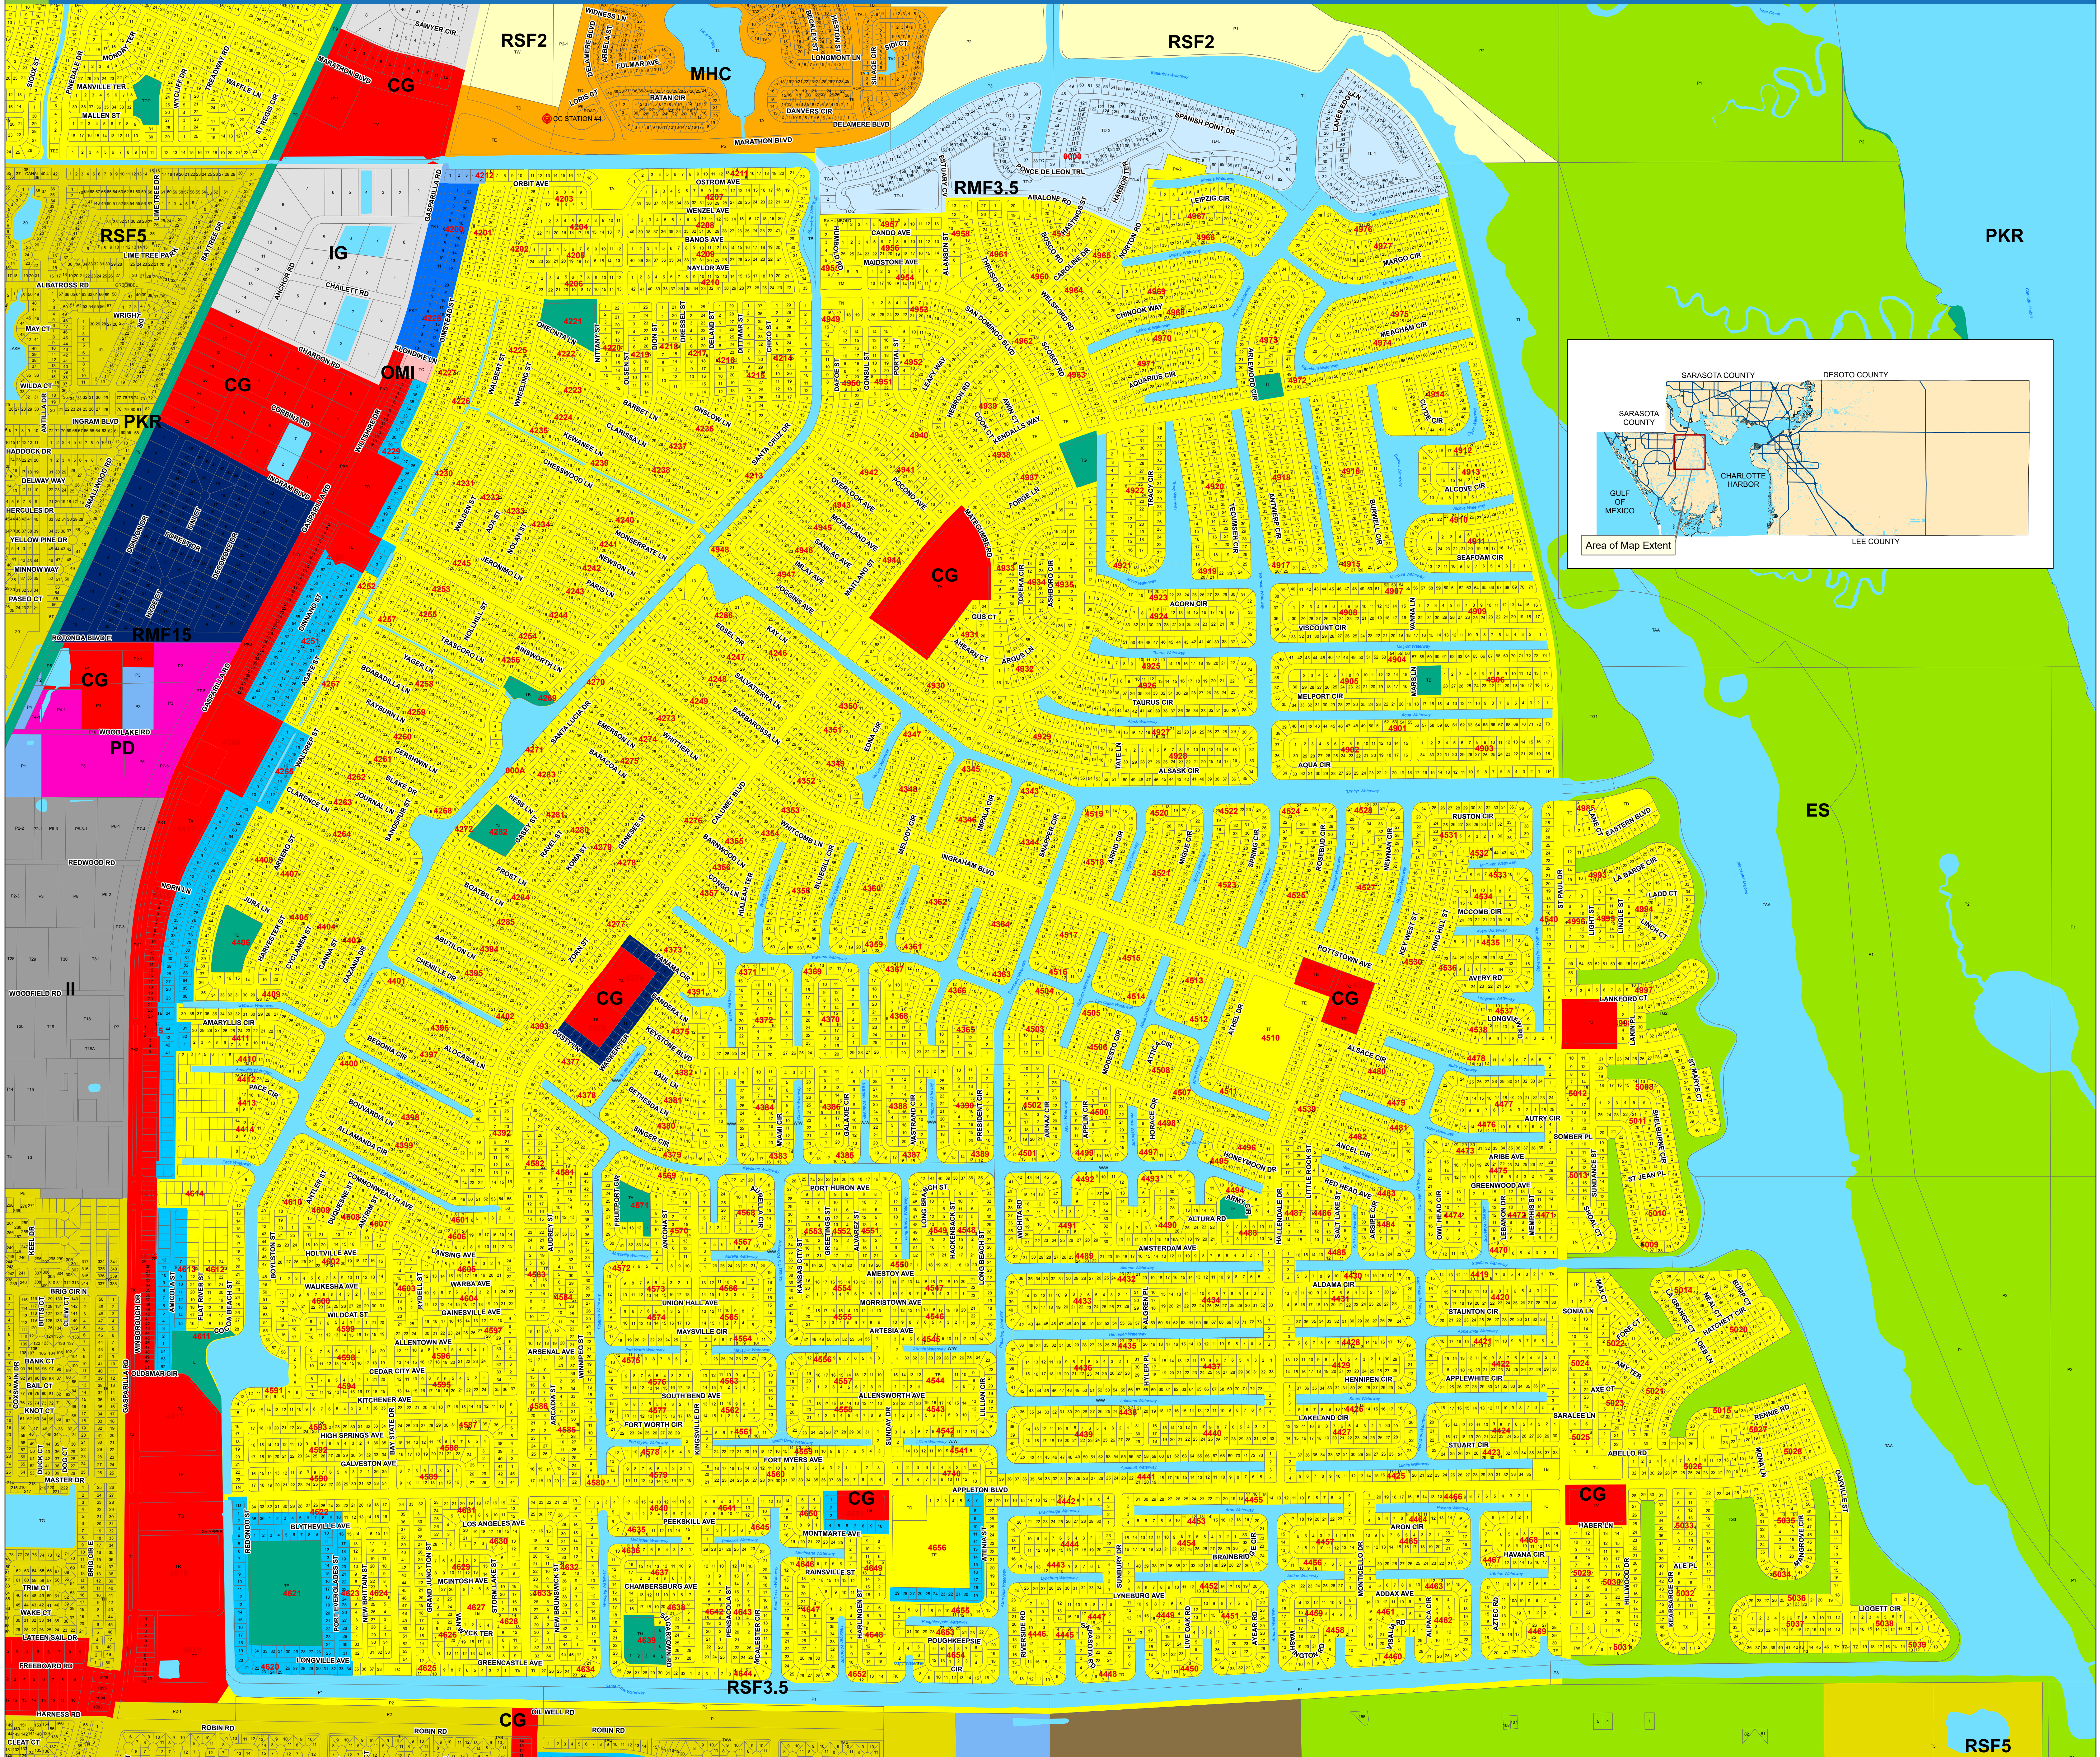

CHARLOTTE COUNTY

South Gulf Cove Subdivision Zoning Districts

Stateplane Projection
Datum: NAD83
Units: Feet

Source: Community Development,
Property Appraiser, CCGIS

Metadata available upon request

Legend								
CG	IG	MHC	PKR	RE1	RMF12	RMF3.5	RSF2	RSF5
ES	II	OMI	PD	RMF10	RMF15	RMF5	RSF3.5