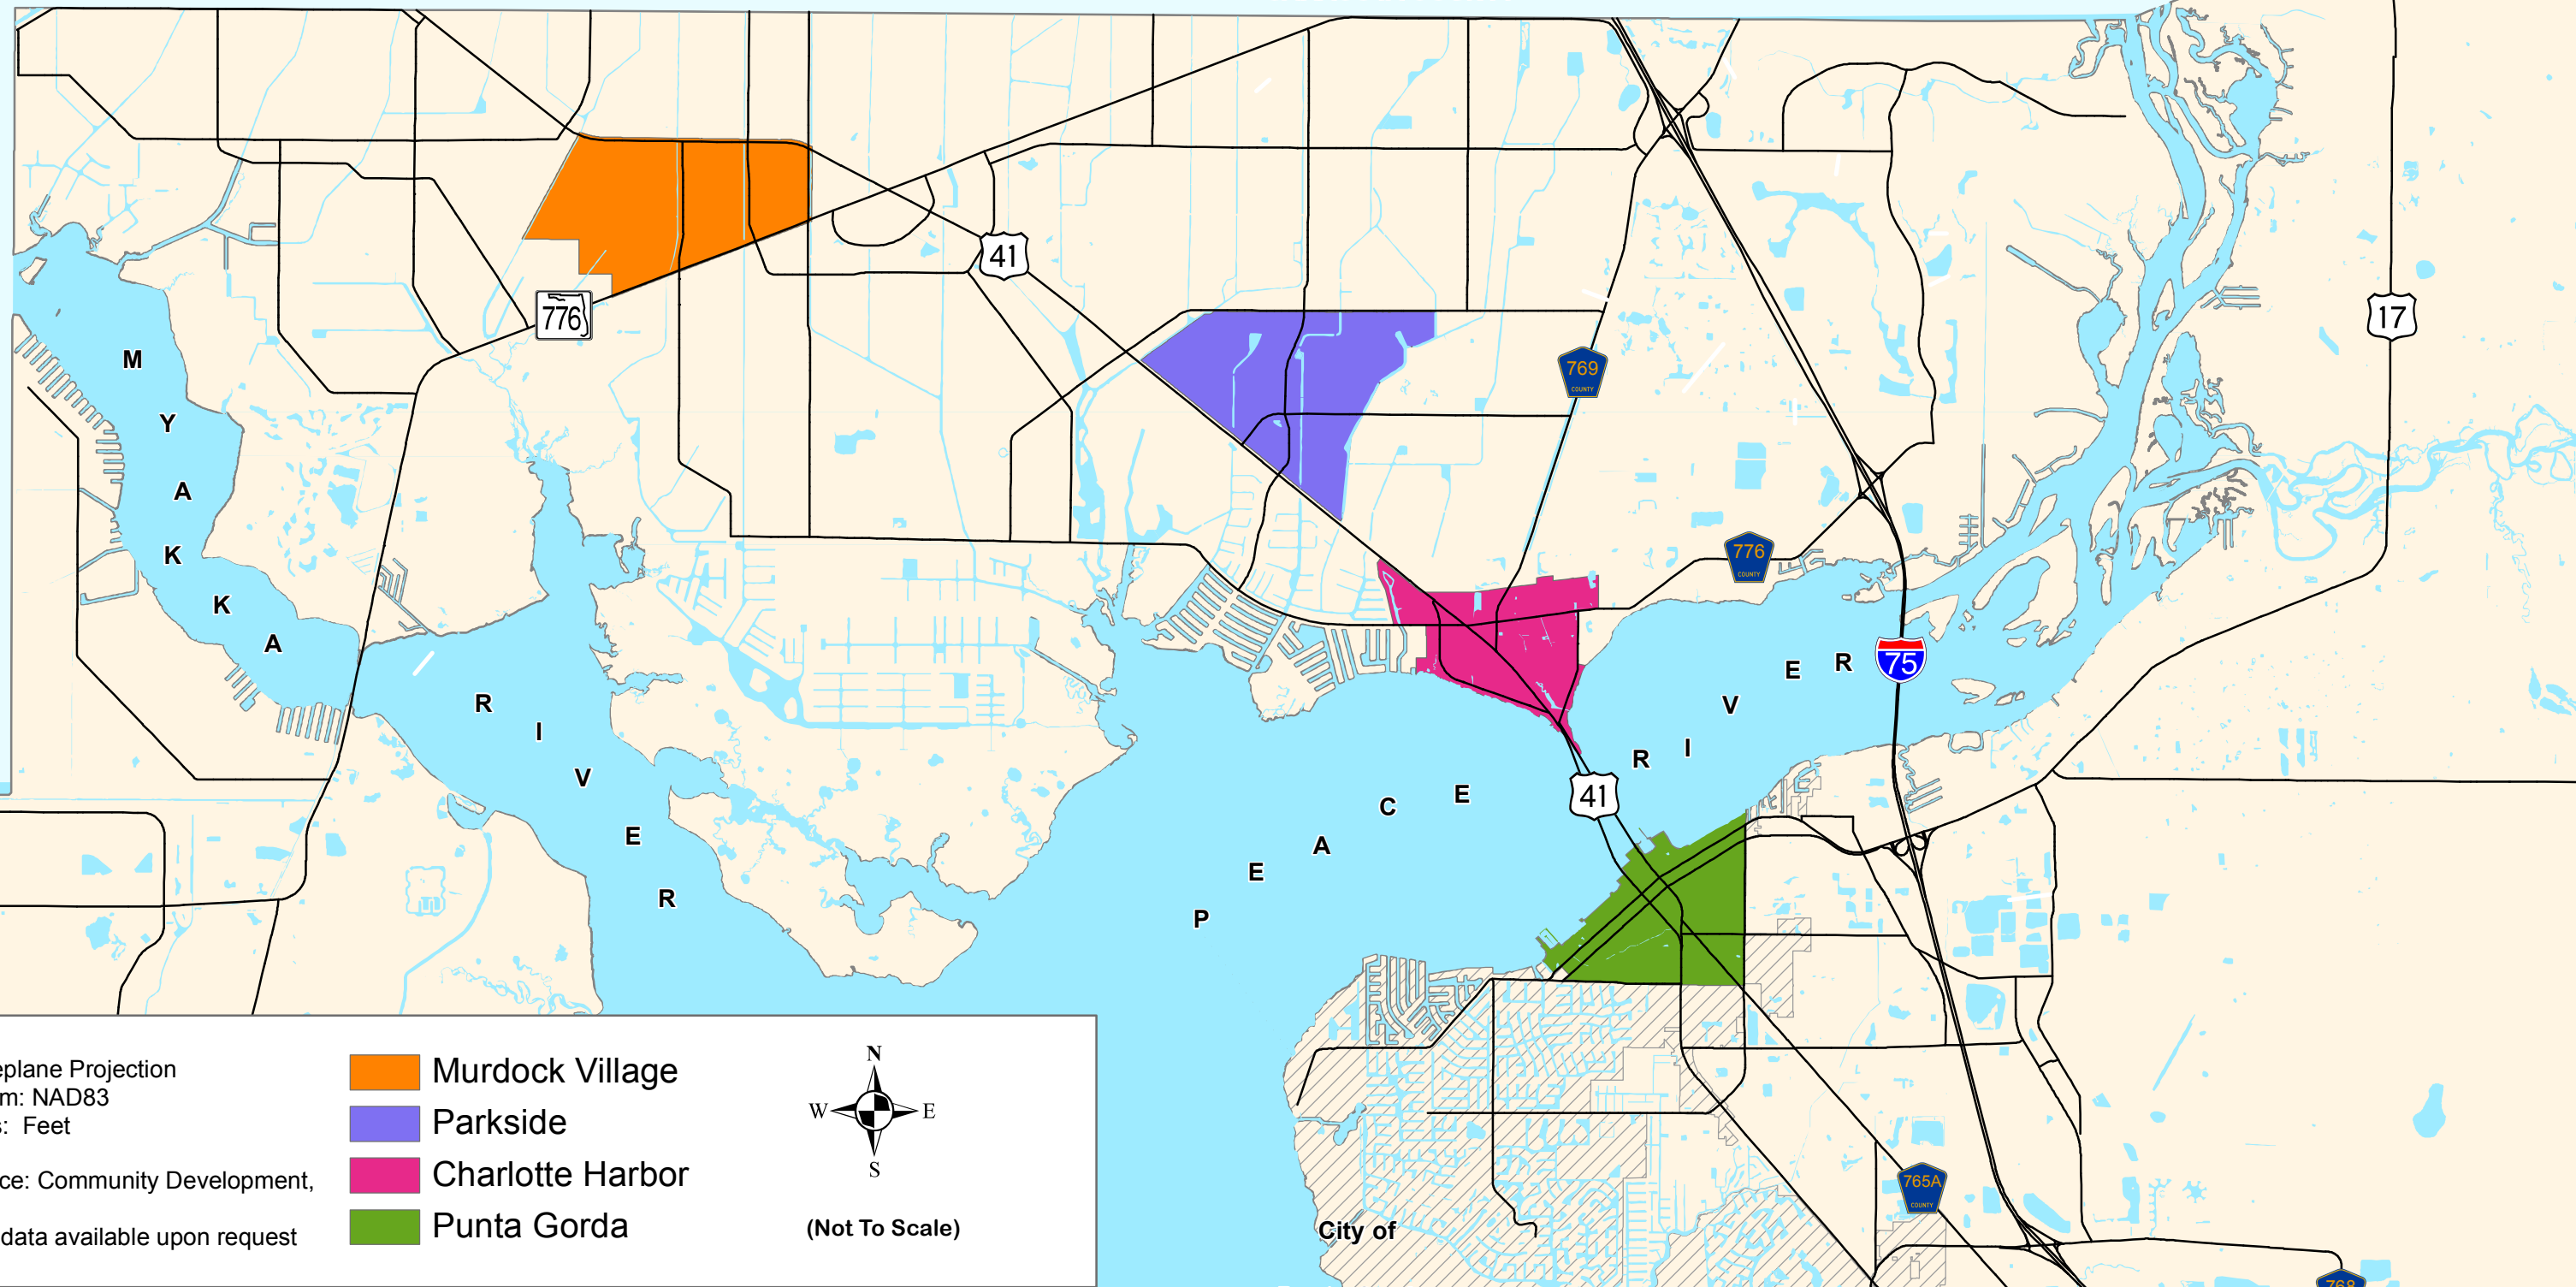

Land Information Section

CHARLOTTE COUNTY

Future Land Use Map Series

Map #26: Community Redevelopment Areas

SARASOTA COUNTY

Stateplane Projection
Datum: NAD83
Units: Feet

Source: Community Development,

Metadata available upon request

- Murdock Village
- Parkside
- Charlotte Harbor
- Punta Gorda

(Not To Scale)