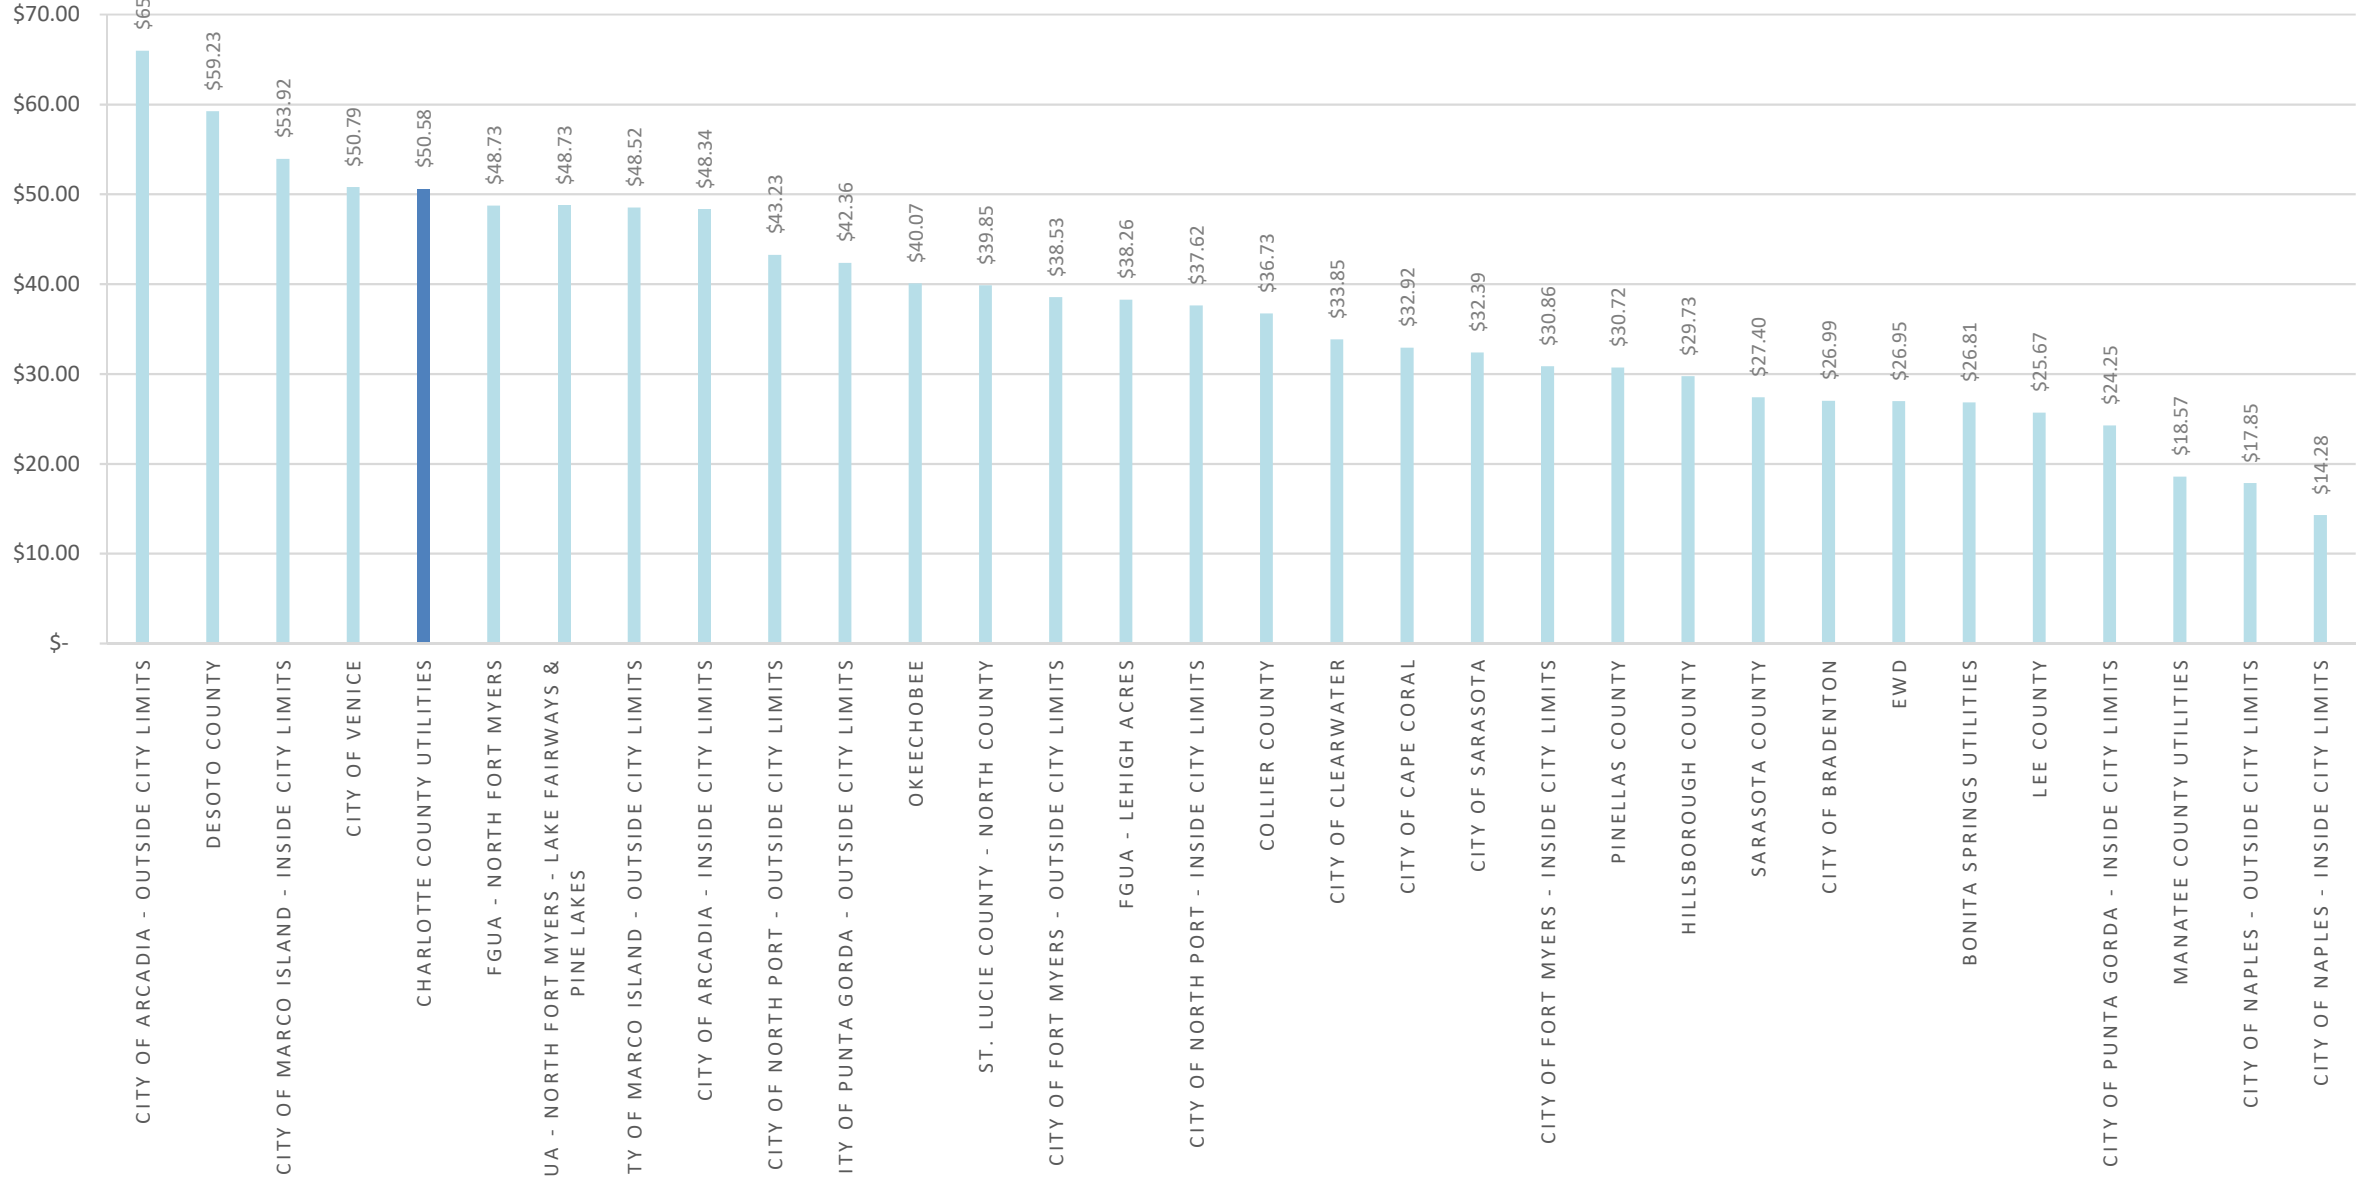

TYPICAL WATER CHARGE FOR RESIDENTIAL WATER CUSTOMERS USING 4K

TYPICAL SEWER CHARGE FOR RESIDENTIAL SEWER CUSTOMERS USING 4K

TYPICAL CHARGE FOR RESIDENTIAL WATER & SEWER CUSTOMERS USING 4K