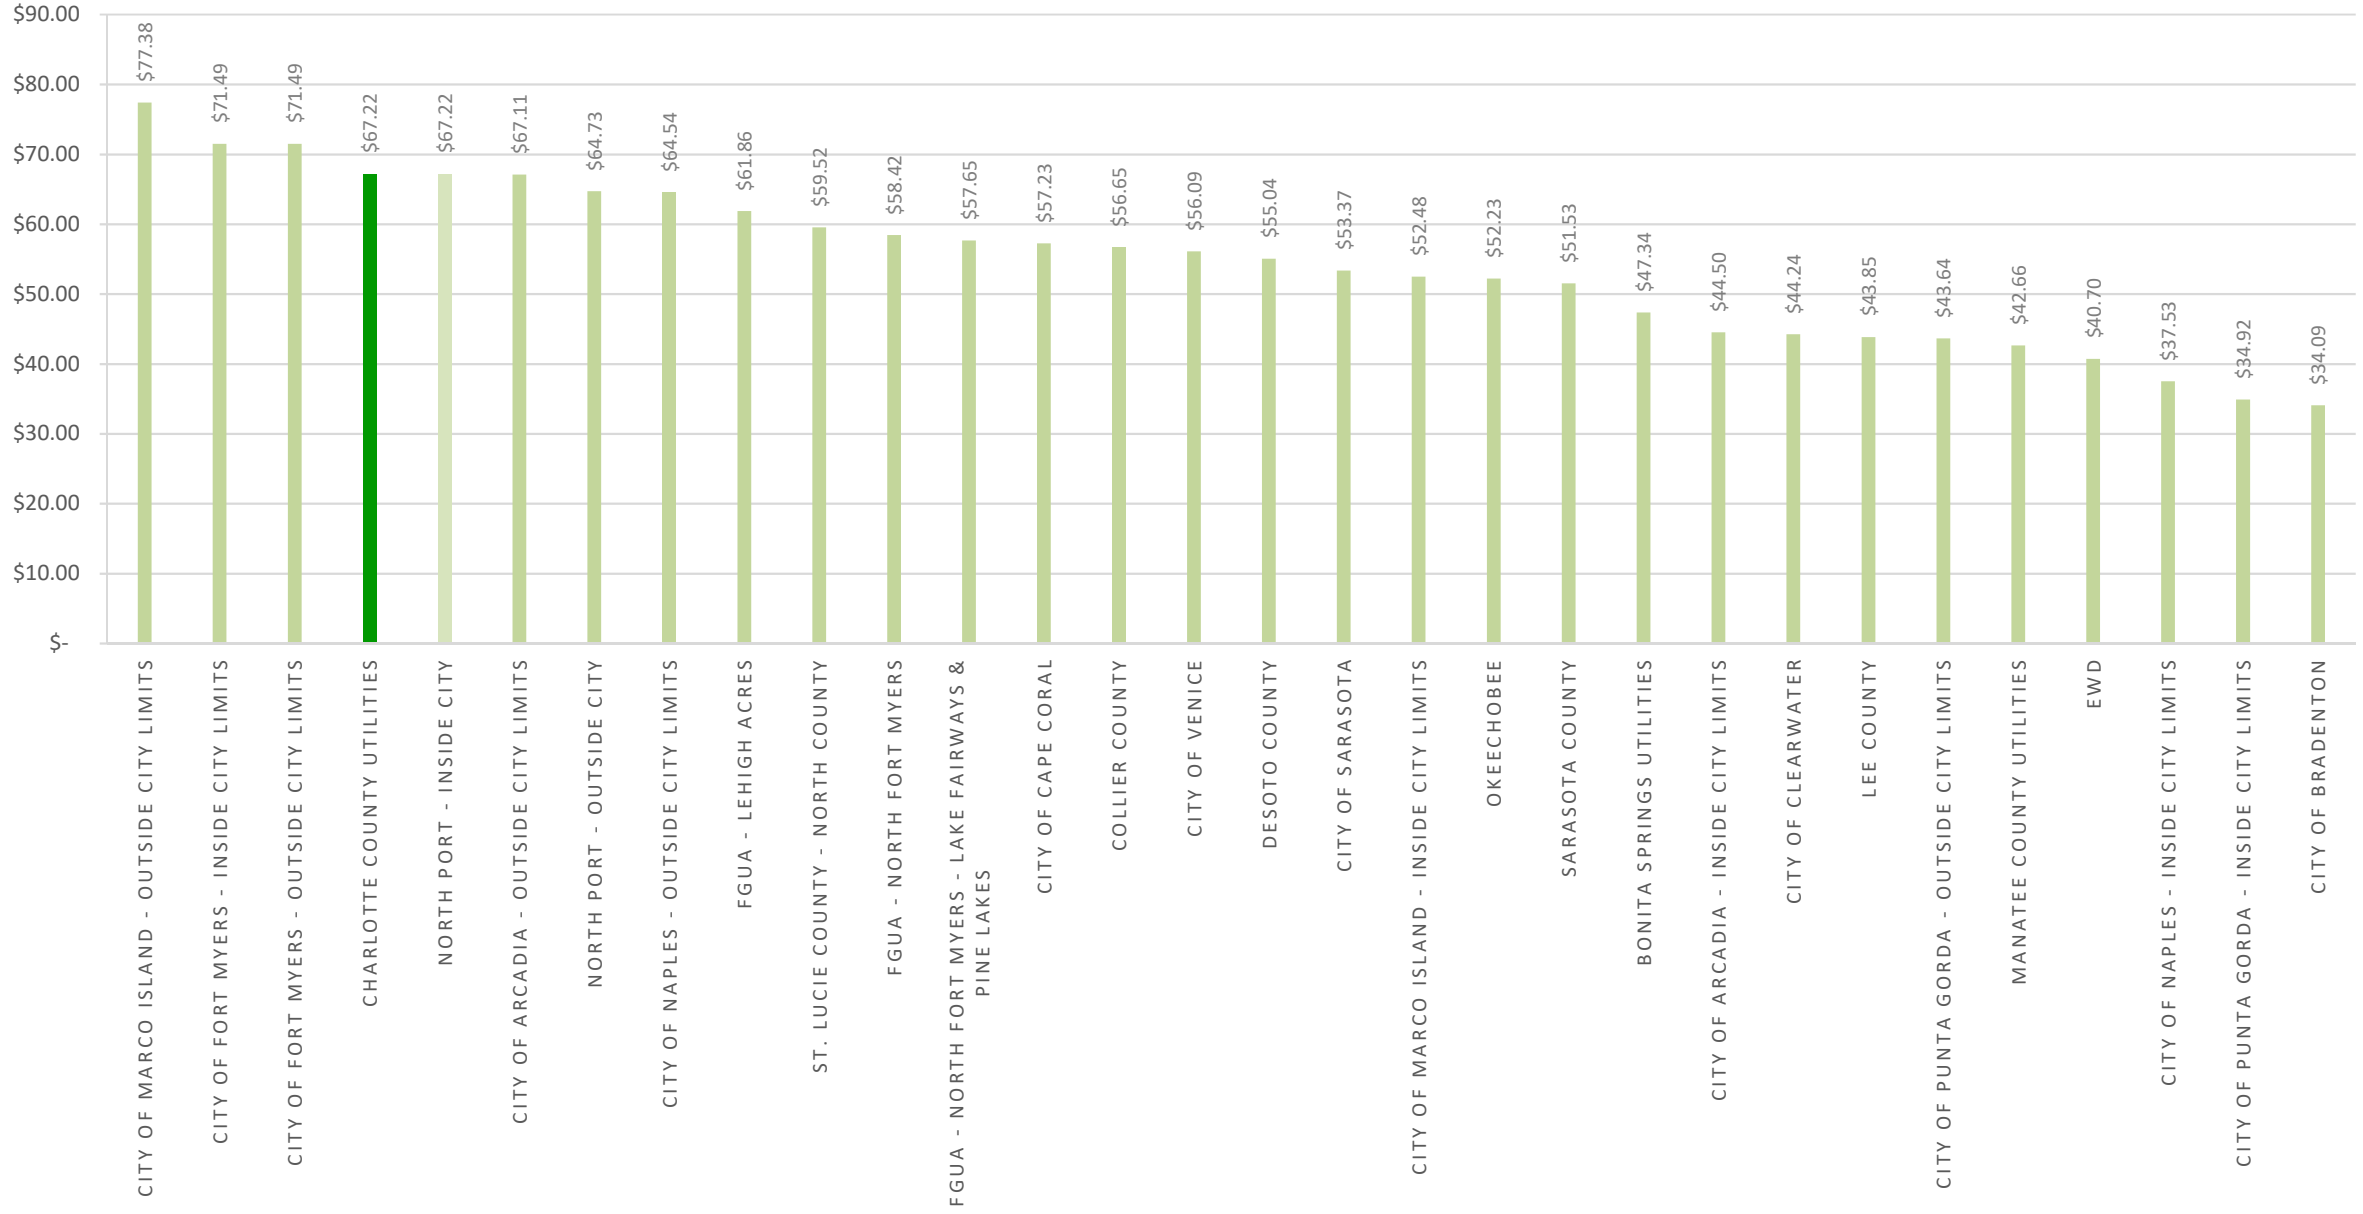

TYPICAL WATER CHARGE FOR RESIDENTIAL WATER CUSTOMERS USING 4K

TYPICAL SEWER CHARGE FOR RESIDENTIAL SEWER CUSTOMERS USING 4K

TYPICAL CHARGE FOR RESIDENTIAL WATER & SEWER CUSTOMERS USING 4K