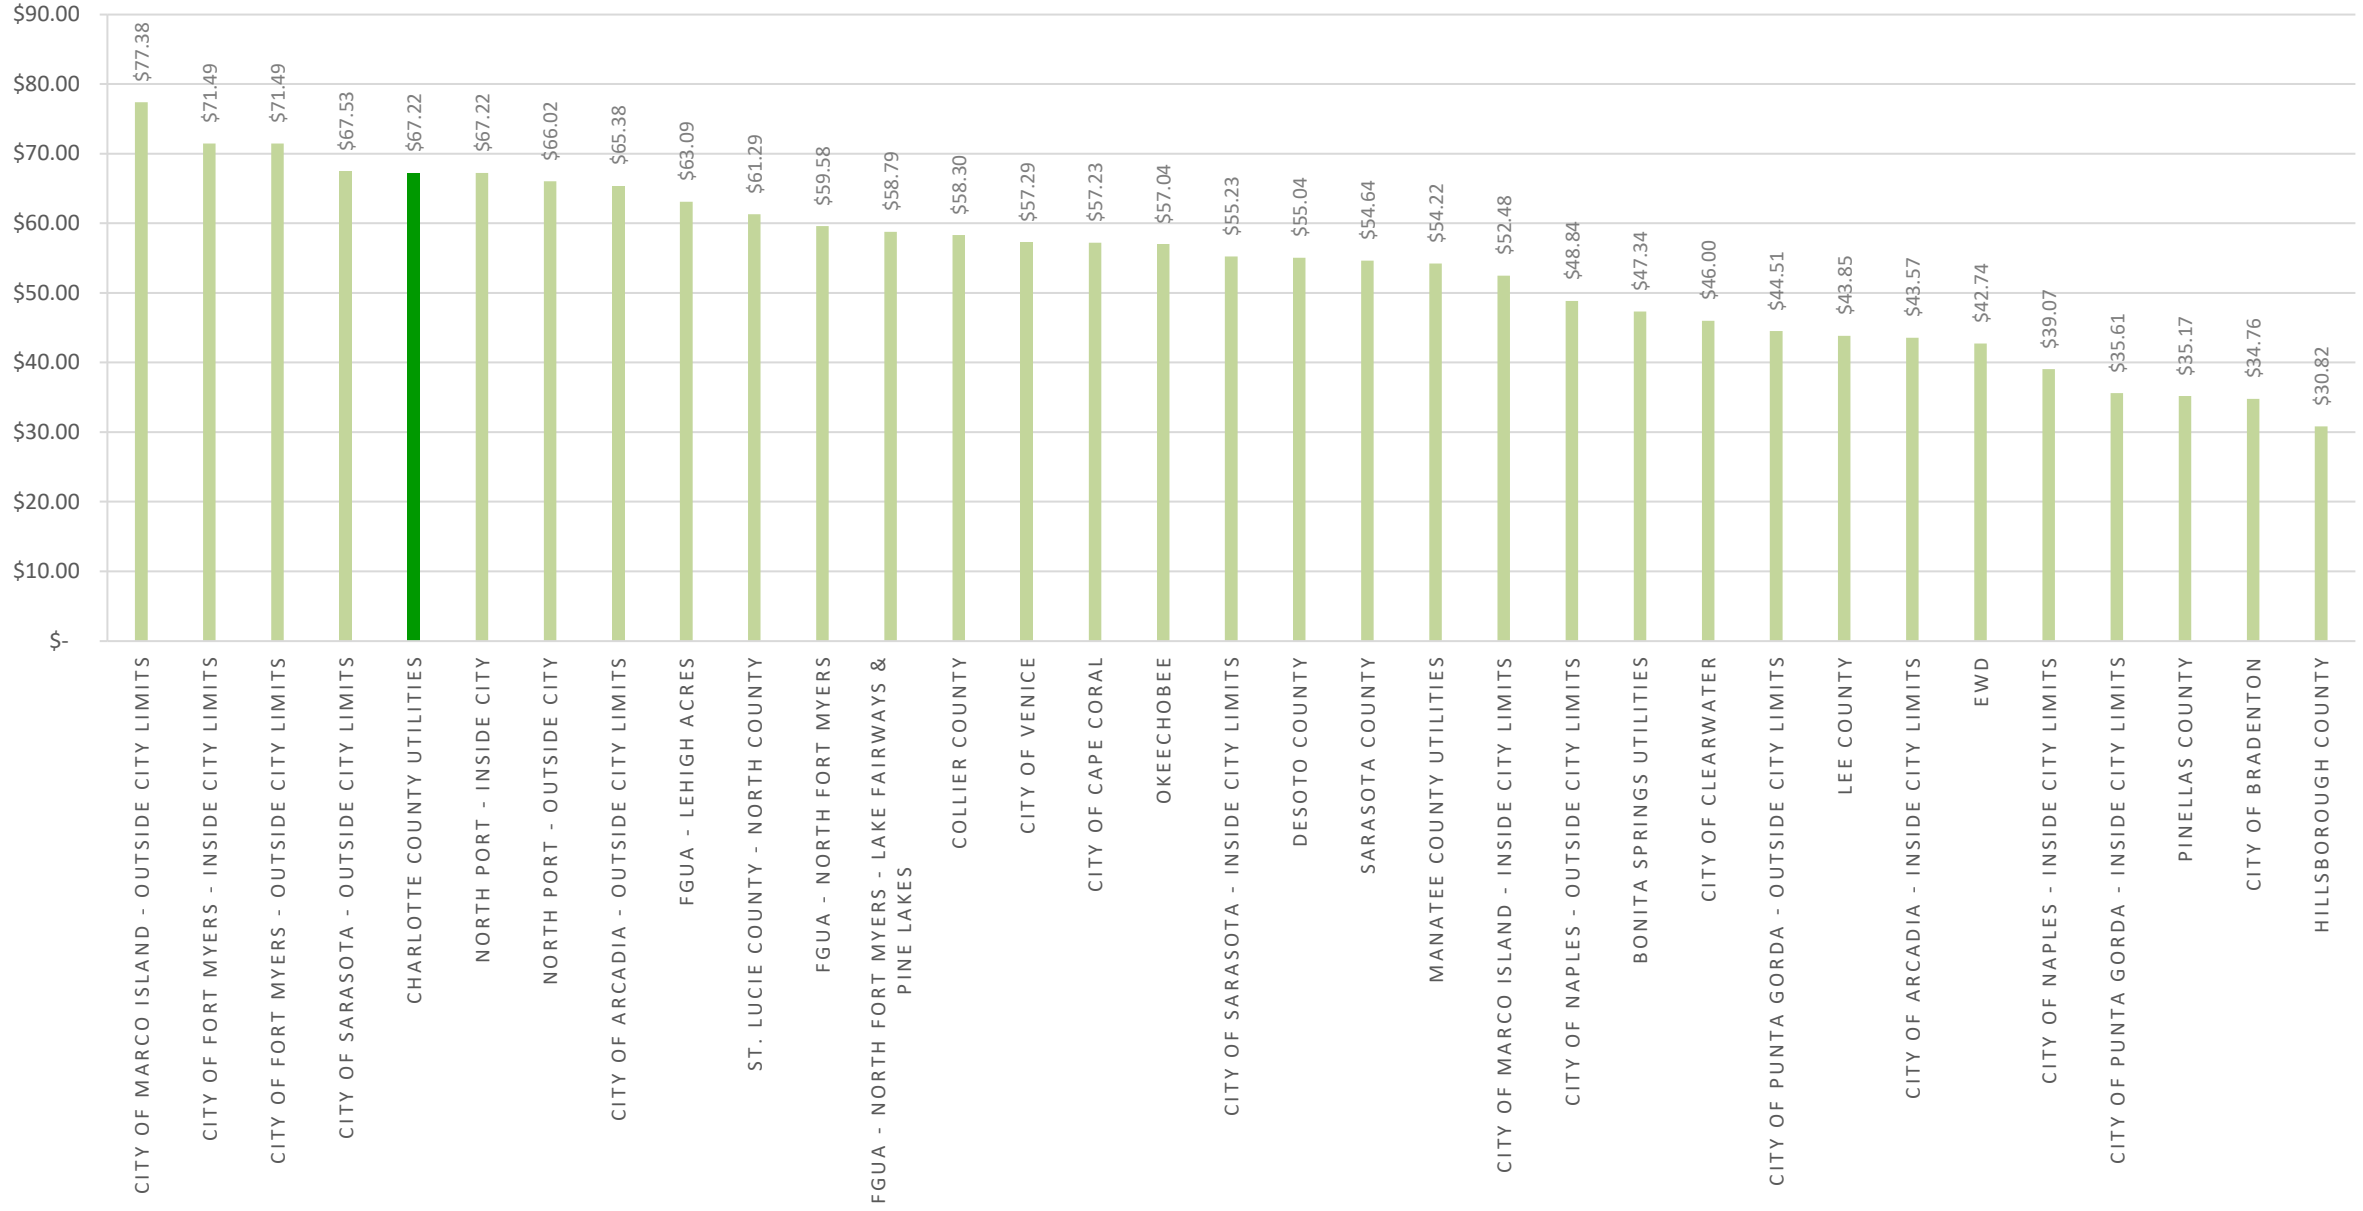

TYPICAL WATER CHARGE FOR RESIDENTIAL WATER CUSTOMERS USING 4K

TYPICAL SEWER CHARGE FOR RESIDENTIAL SEWER CUSTOMERS USING 4K

TYPICAL CHARGE FOR RESIDENTIAL WATER & SEWER CUSTOMERS USING 4K