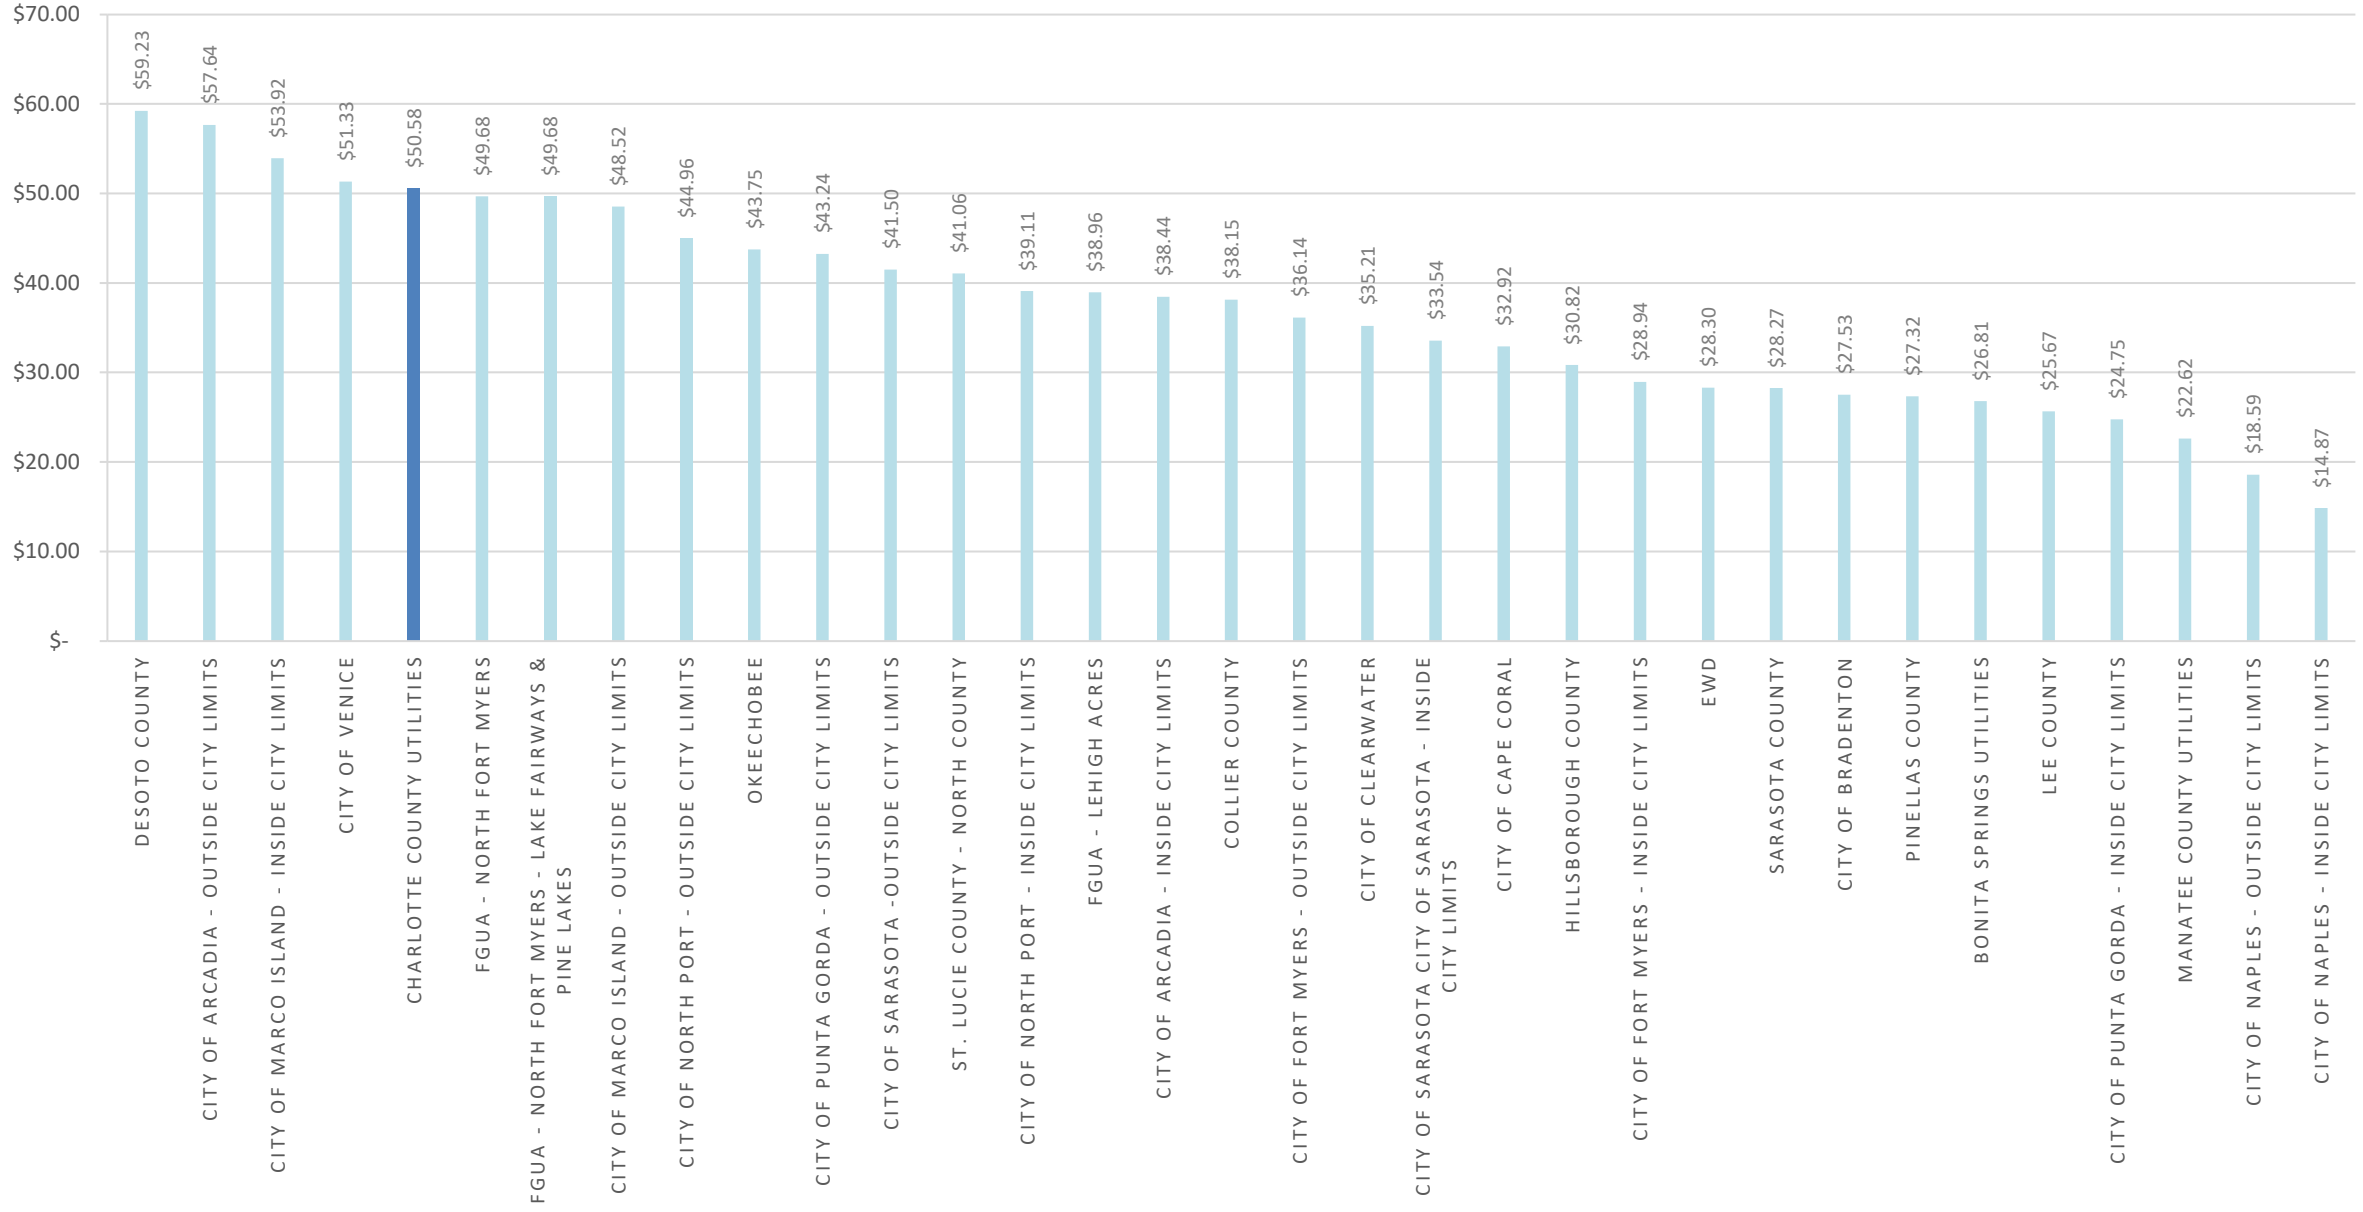

TYPICAL WATER CHARGE FOR RESIDENTIAL WATER CUSTOMERS USING 4K

TYPICAL SEWER CHARGE FOR RESIDENTIAL SEWER CUSTOMERS USING 4K

TYPICAL CHARGE FOR RESIDENTIAL WATER & SEWER CUSTOMERS USING 4K