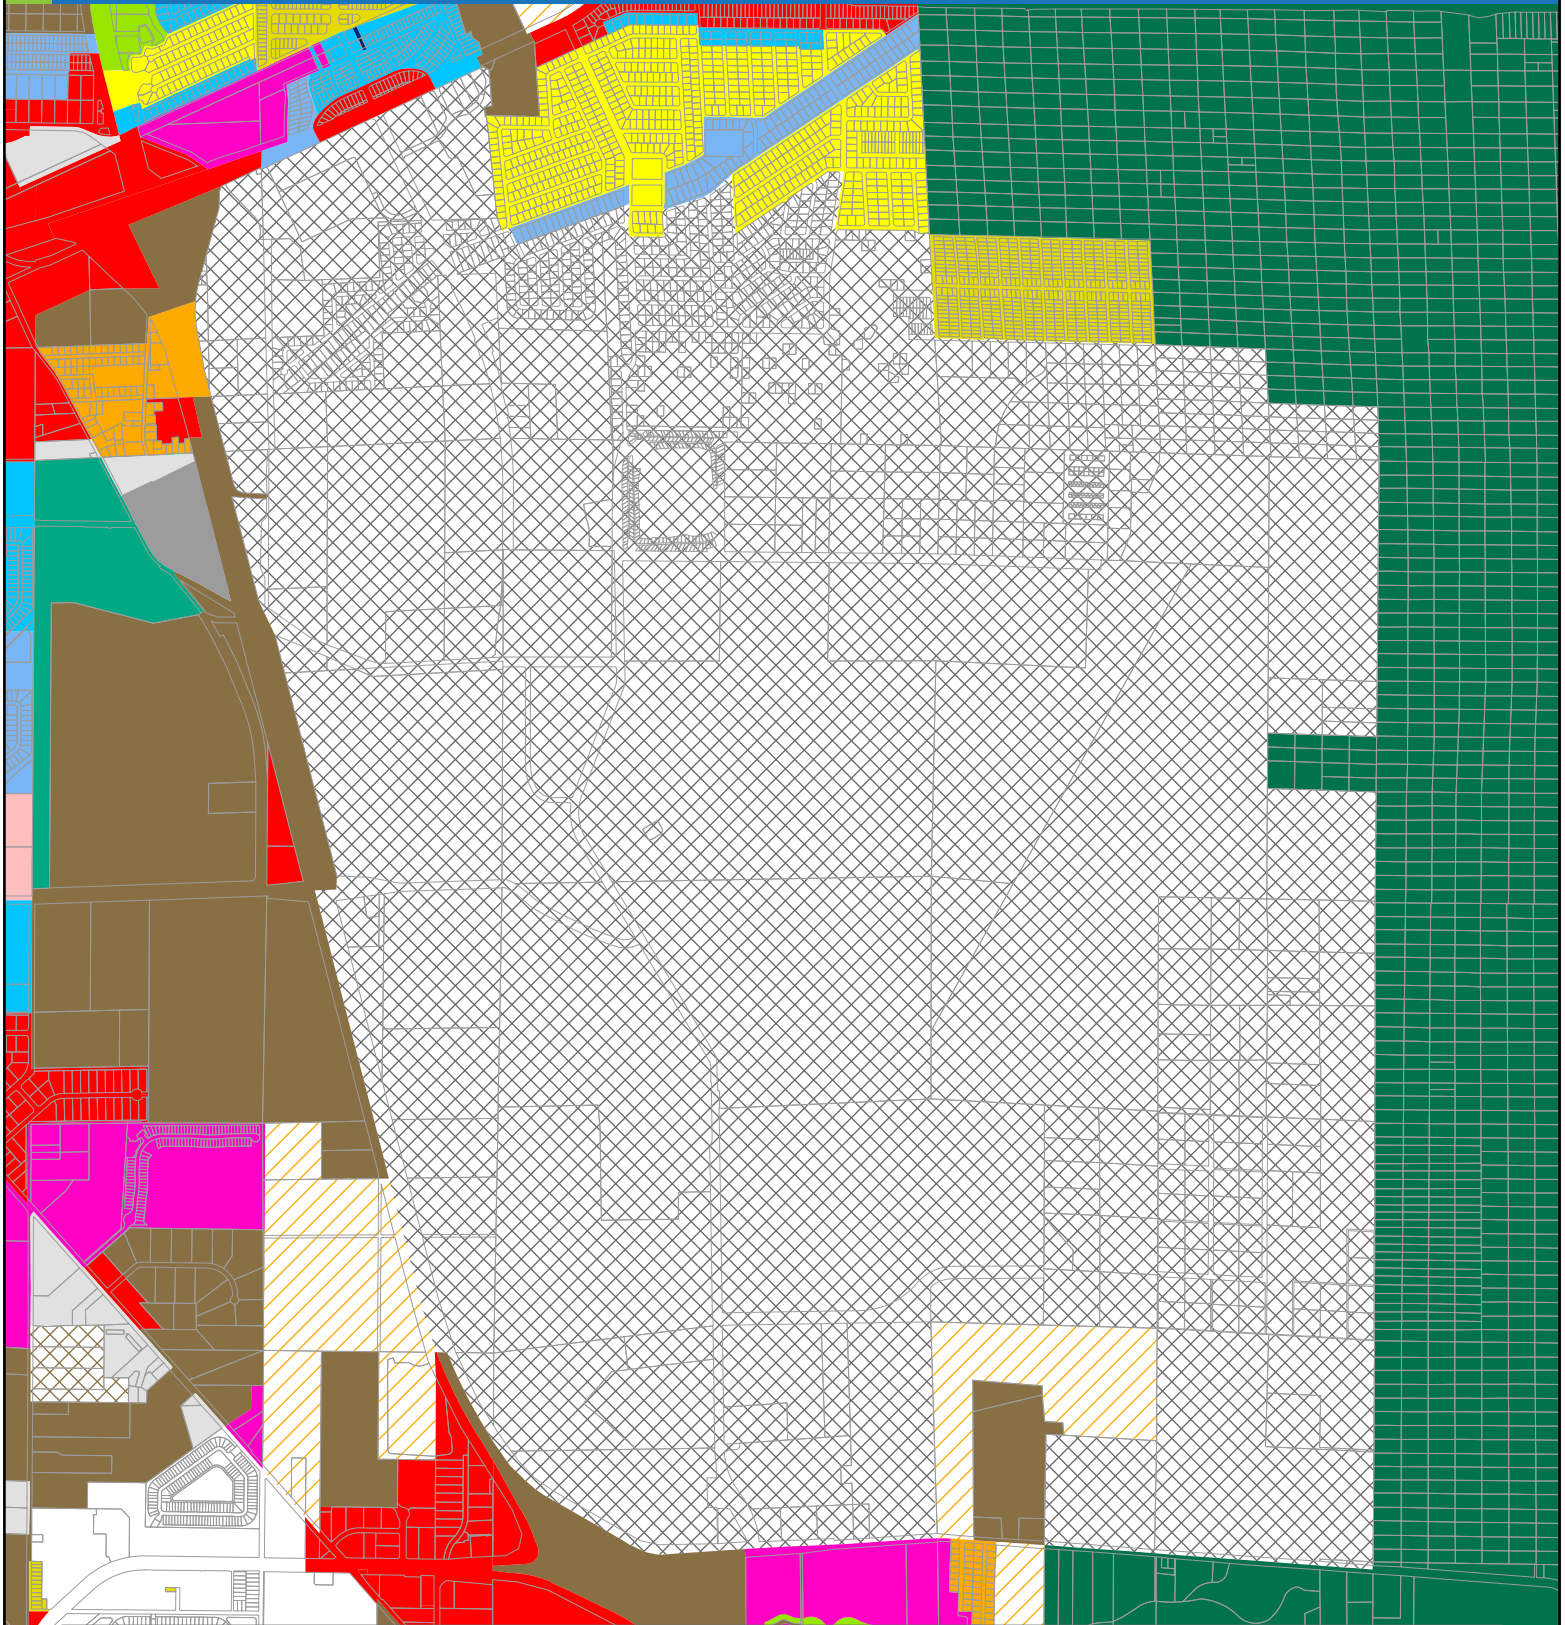

CHARLOTTE COUNTY

Zoning Districts Surrounding the Airport

CHARLOTTE COUNTY
Community Development

Stateplane Projection
Datum: NAD83
Units: Feet

Source: Community Development
Metadata available upon request

AG	MHP	RMF5	RMF15	CG	ECAP	PD
ES	RSF3.5	RMF10	RE1	CT	IG	PKR
MHC	RSF5	RMF12	RE5	OMI	II	

(Not To Scale)