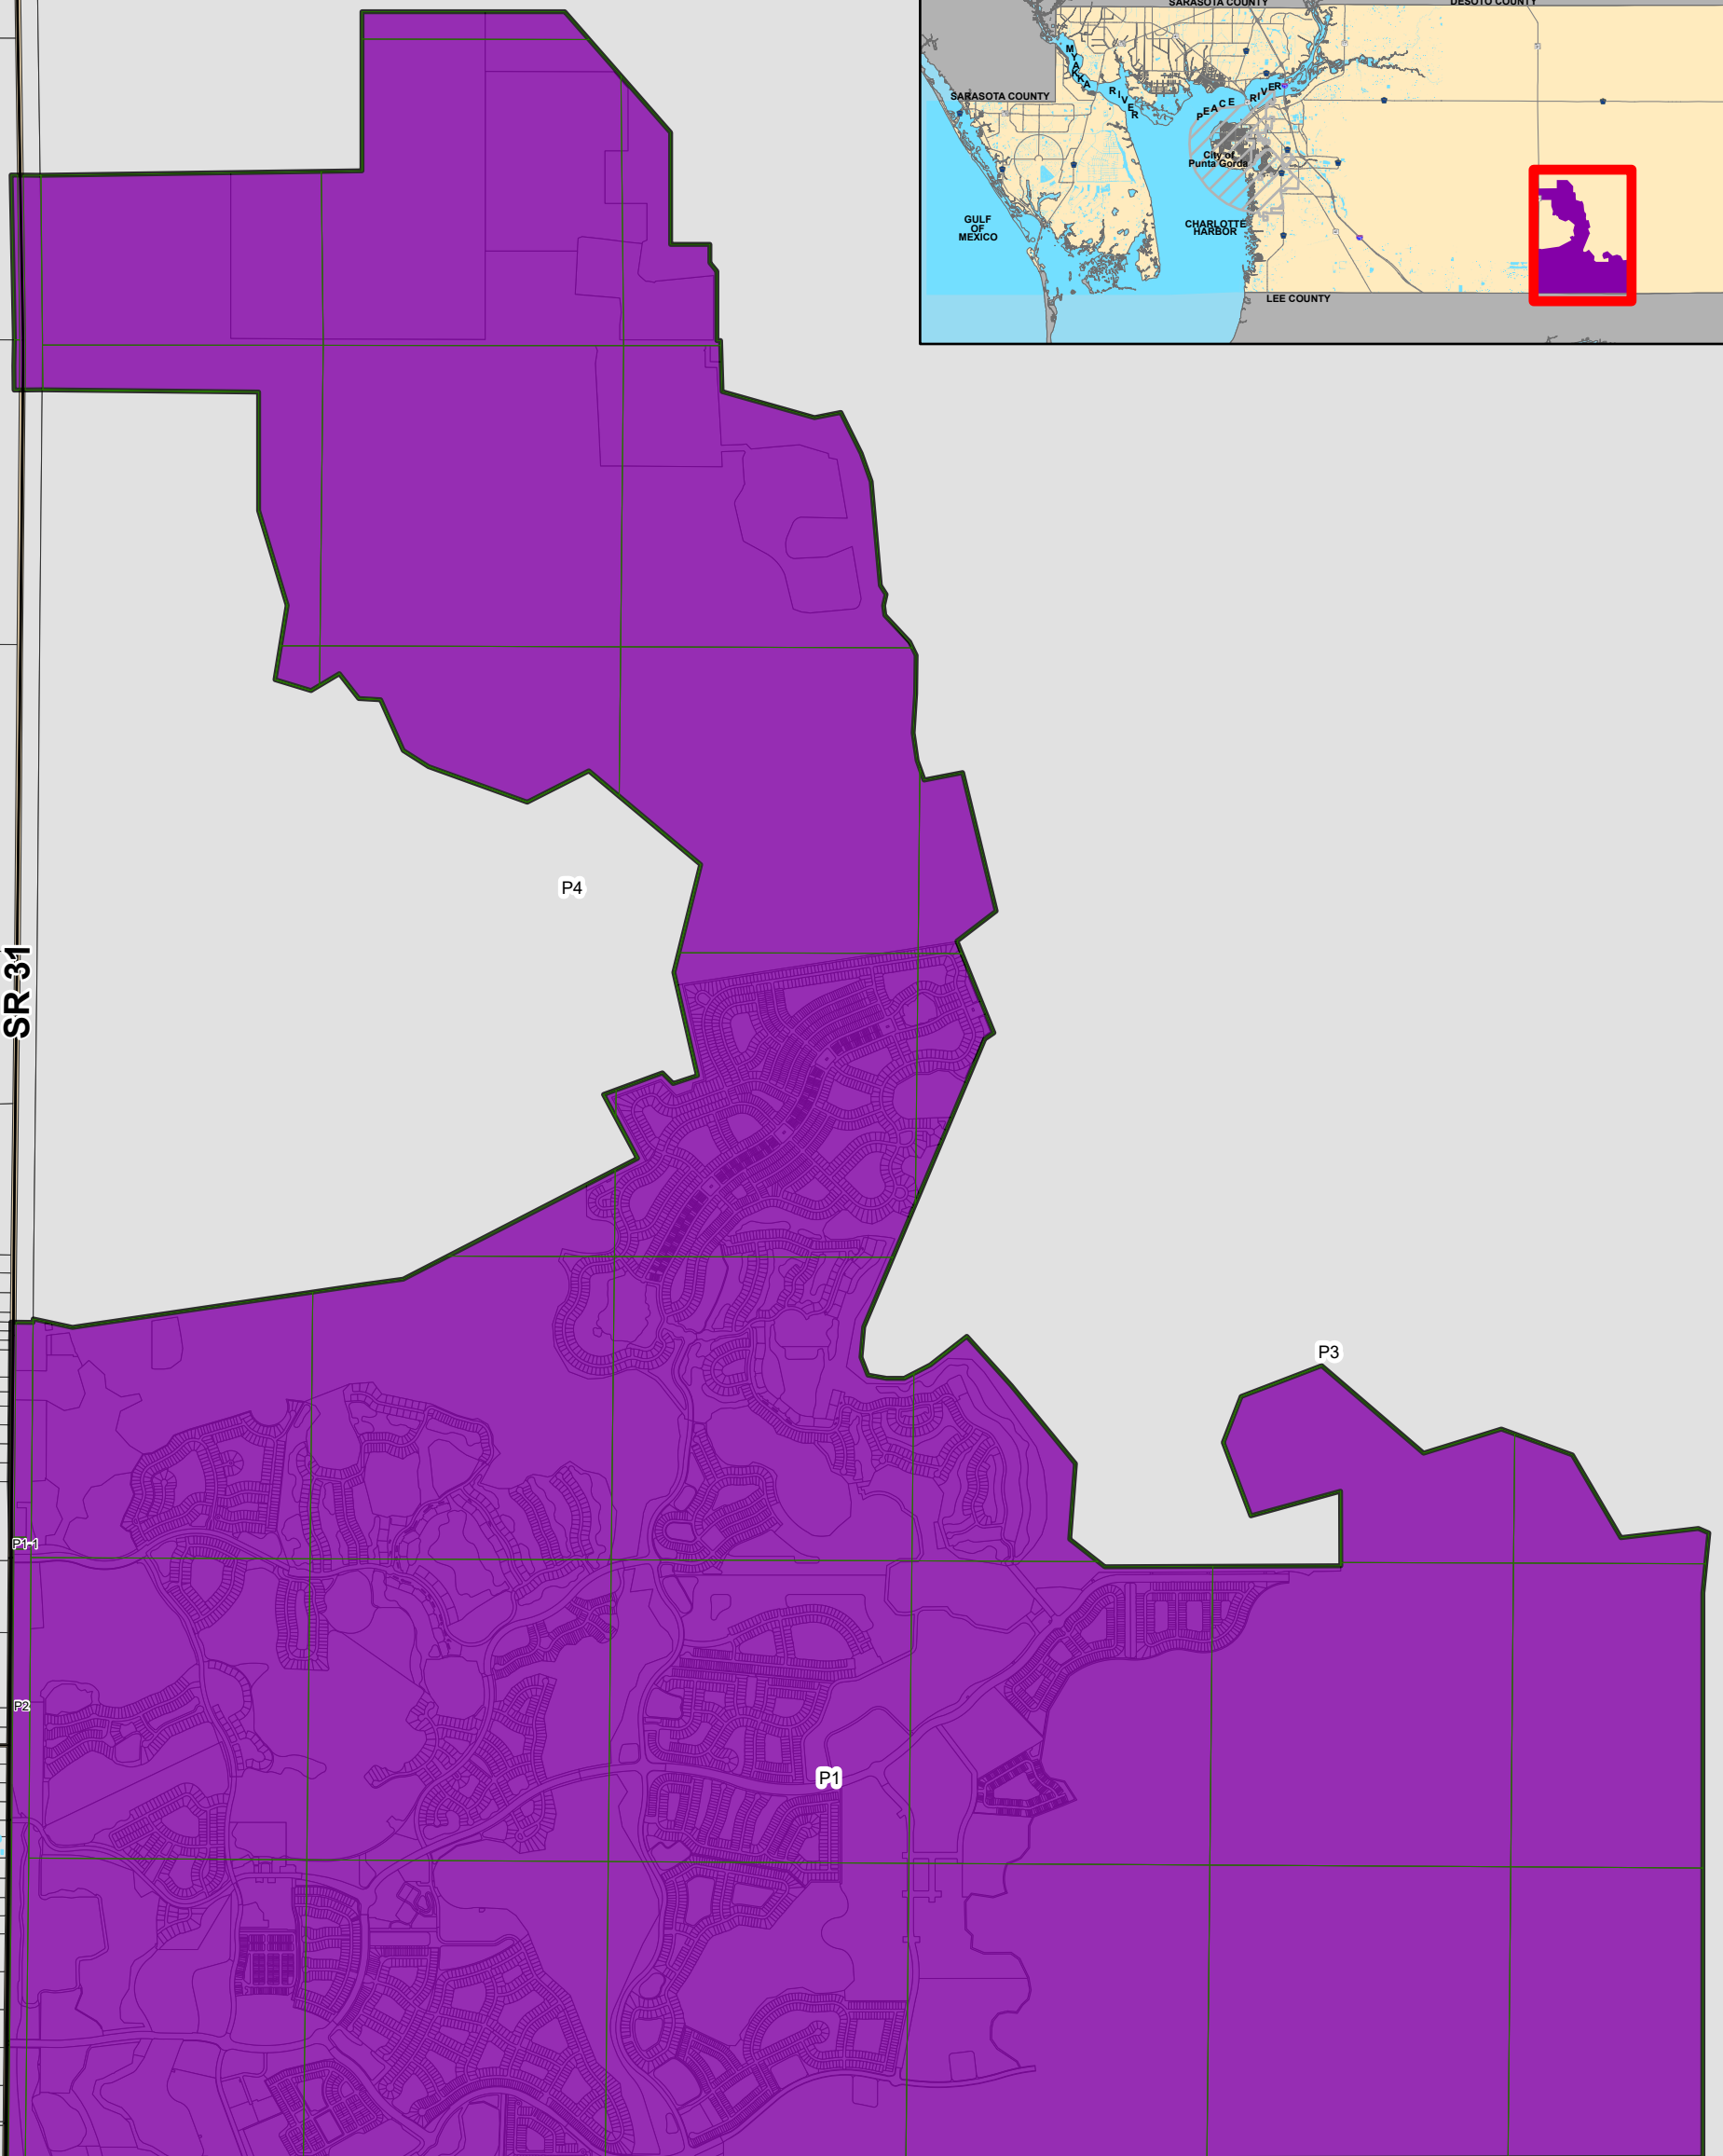

# CHARLOTTE COUNTY

Babcock DRI

LEE COUNTY

Stateplane Projection  
Datum: NAD83  
Units: Feet

Source: Community Development

Metadata available upon request

(Not To Scale)