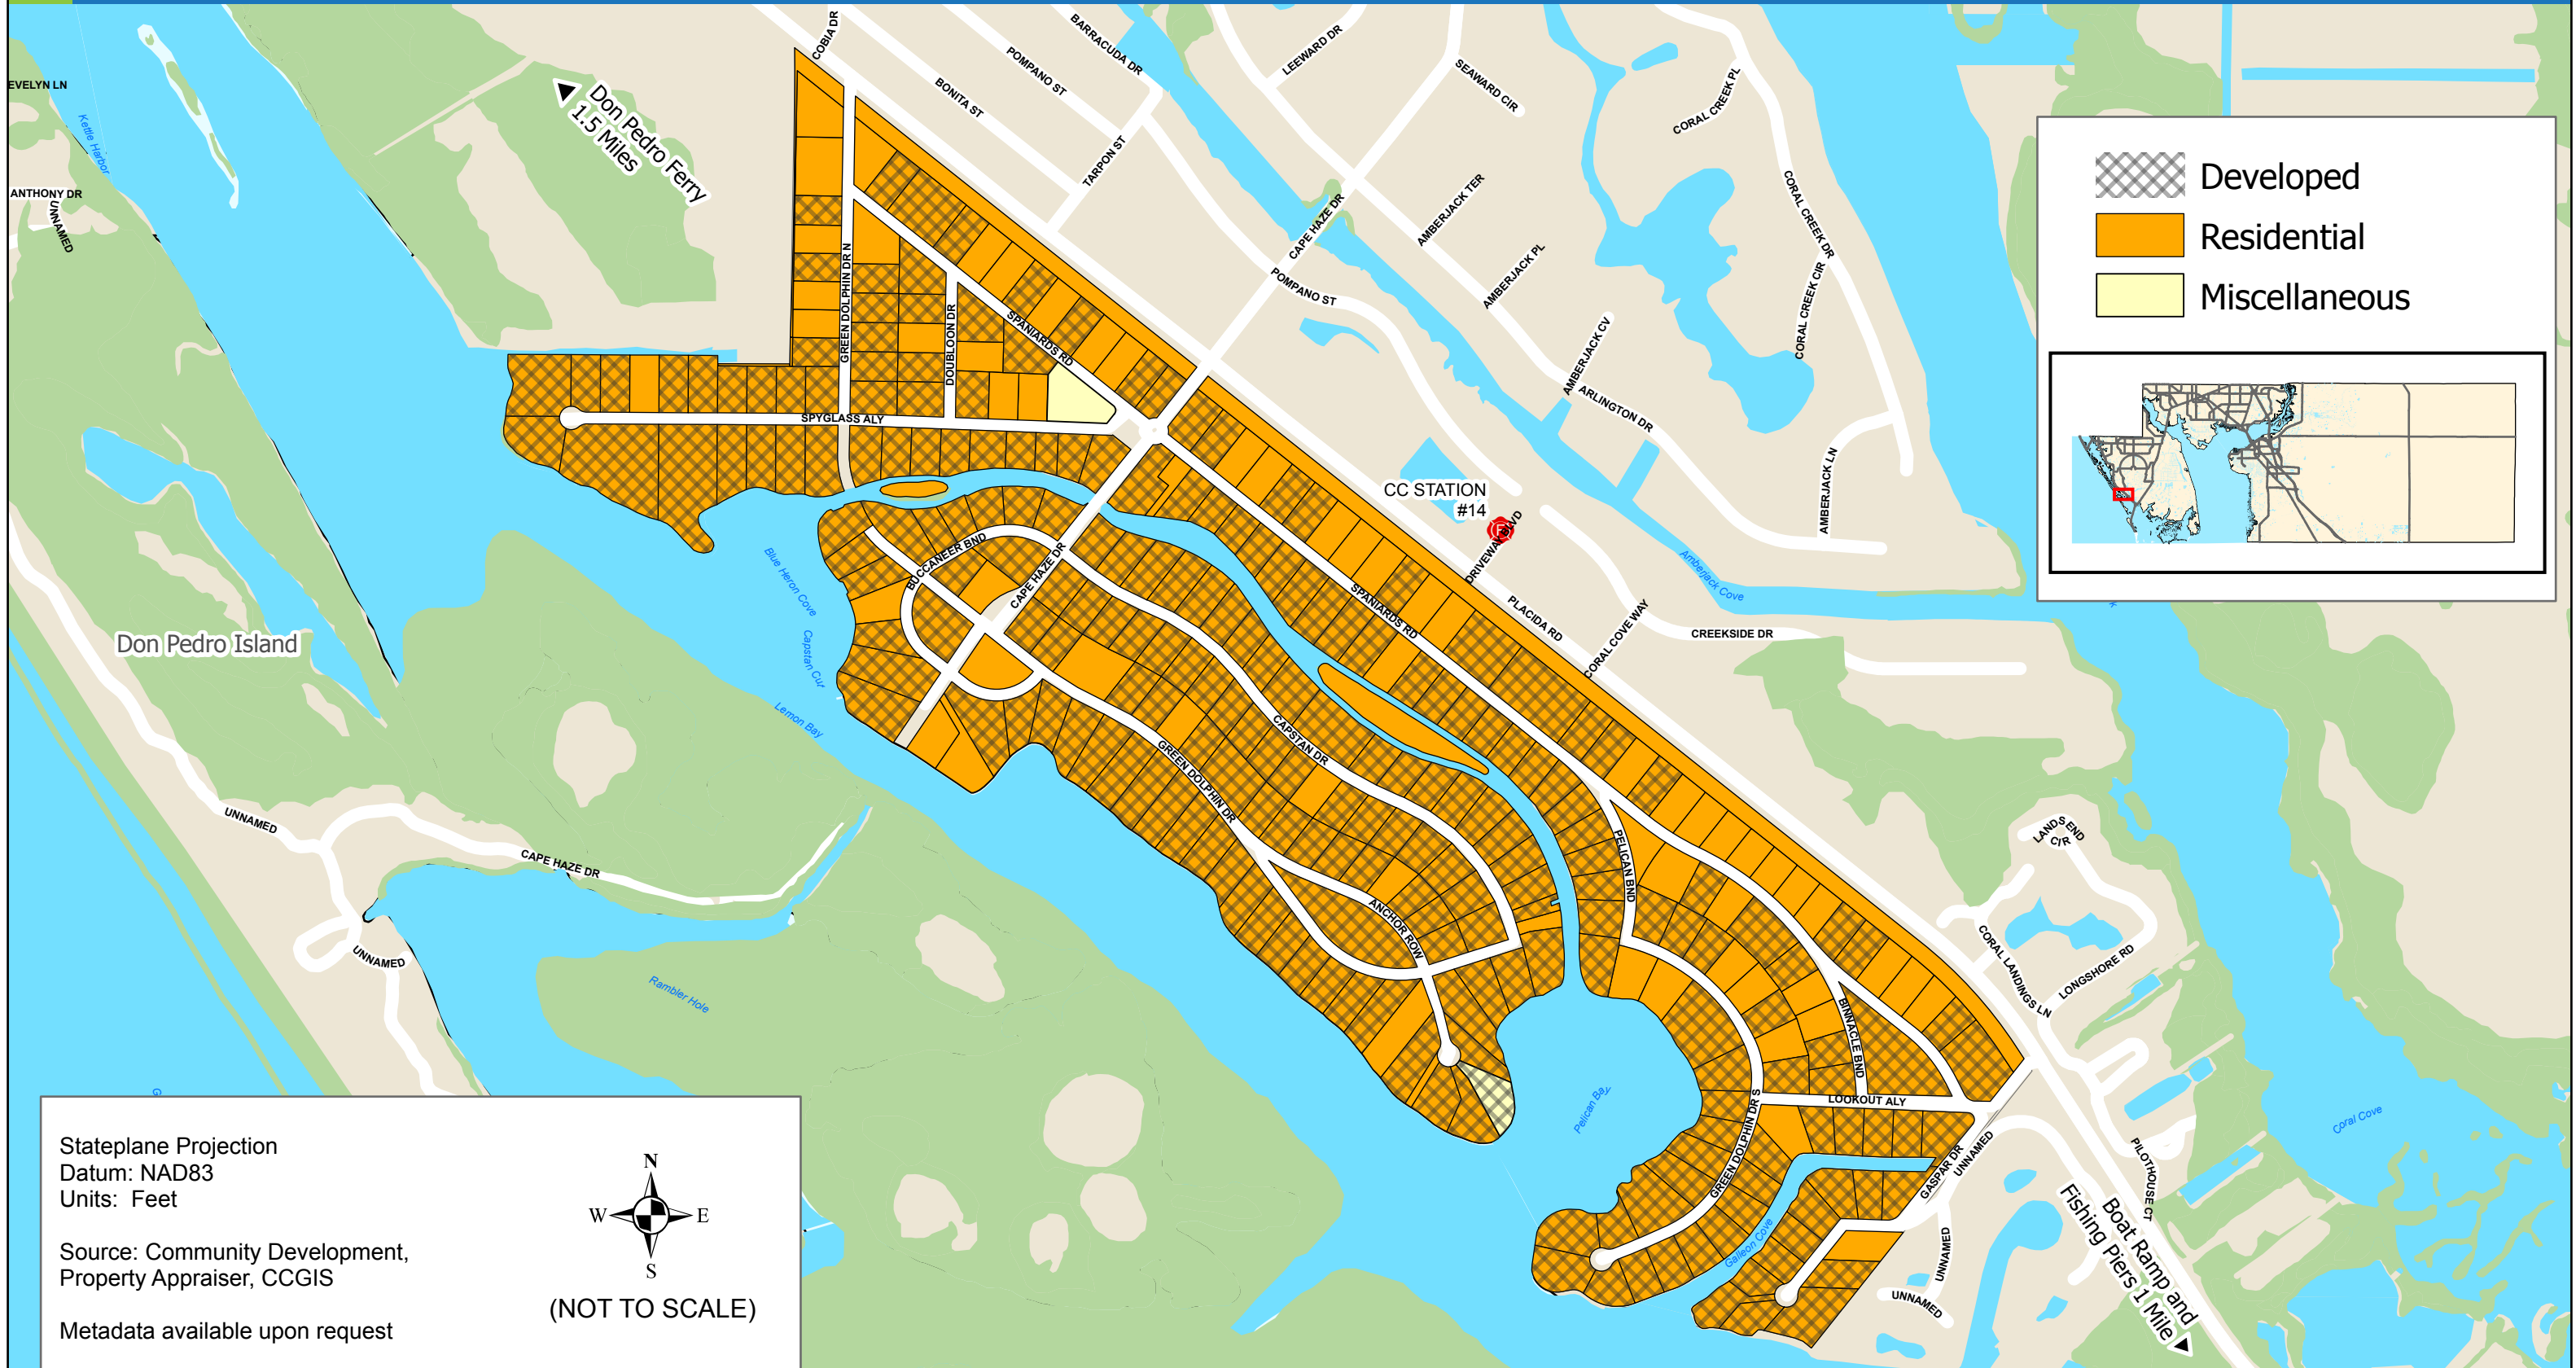

# CHARLOTTE COUNTY

Subdivision of Cape Haze

Stateplane Projection  
Datum: NAD83  
Units: Feet

Source: Community Development,  
Property Appraiser, CCGIS

Metadata available upon request