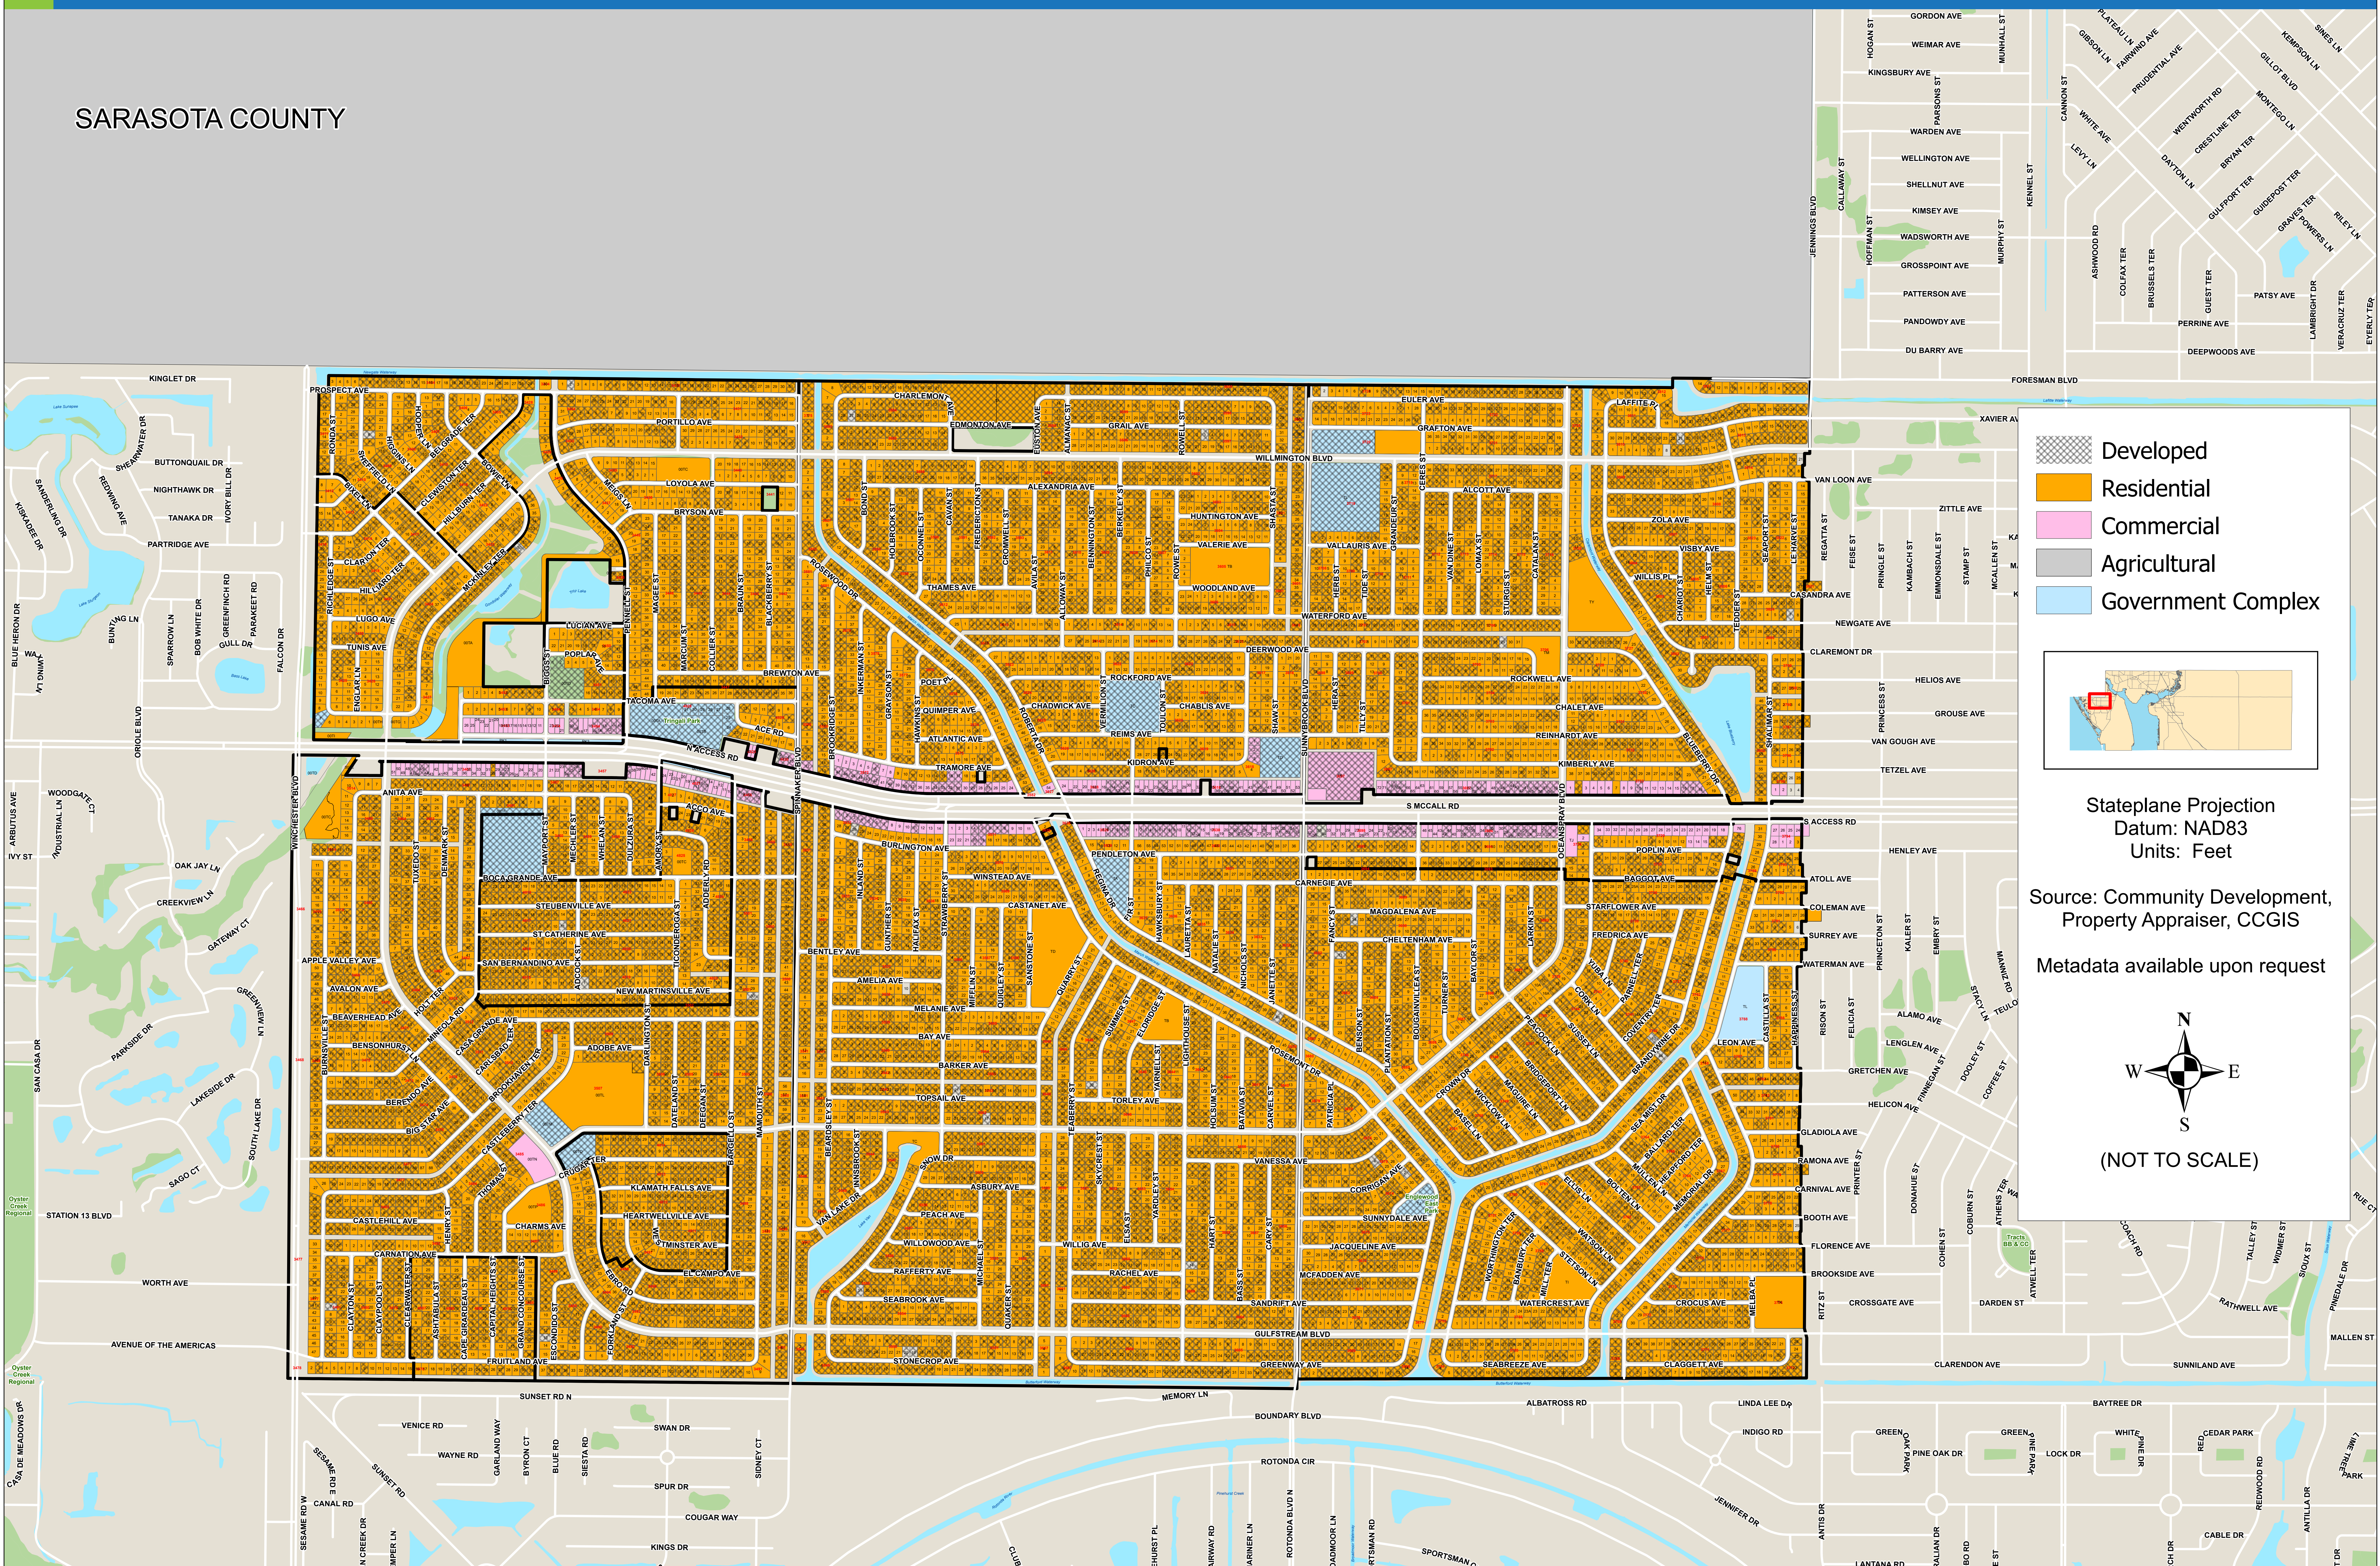

CHARLOTTE COUNTY

Port Charlotte Sections 62, 63, 64, 65, 69, 73, 74 and 84

CHARLOTTE COUNTY
Community Development

SARASOTA COUNTY

- Developed
- Residential
- Commercial
- Agricultural
- Government Complex

Stateplane Projection
Datum: NAD83
Units: Feet

Source: Community Development,
Property Appraiser, CCGIS

Metadata available upon request

(NOT TO SCALE)