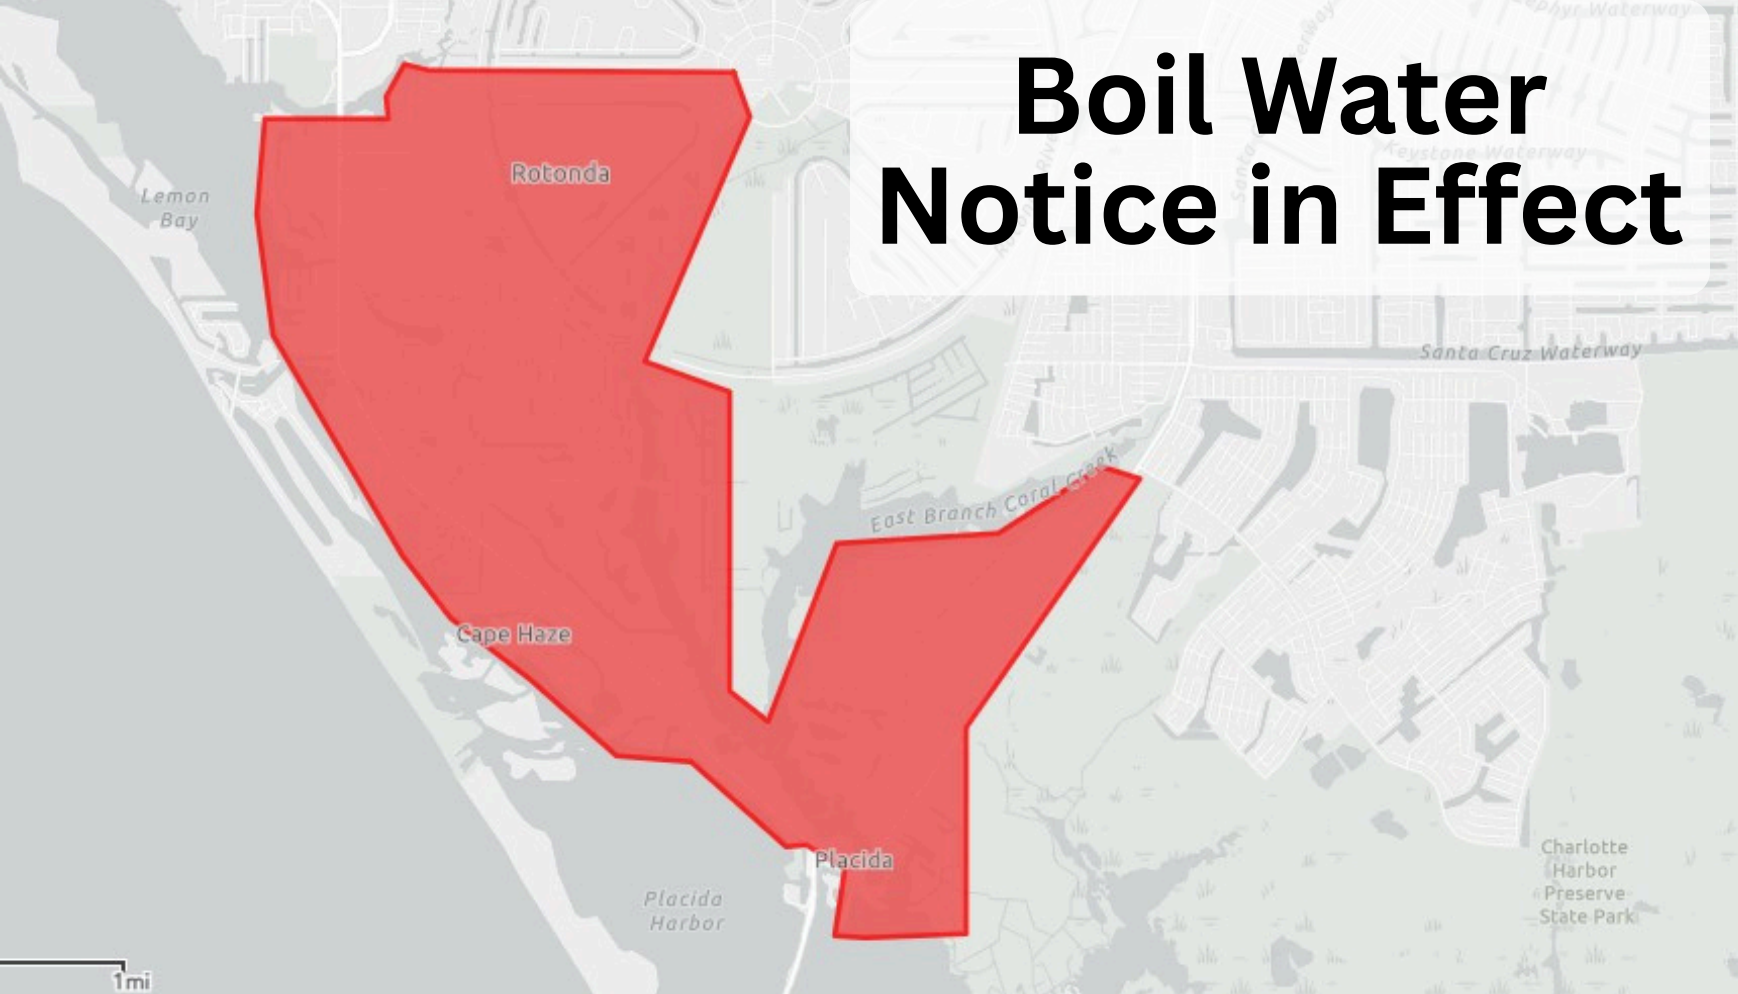

# Boil Water Notice in Effect

Rotonda

Lemon Bay

Cape Haze

Placida

East Branch Coral Creek

Santa Cruz Waterway

Placida Harbor